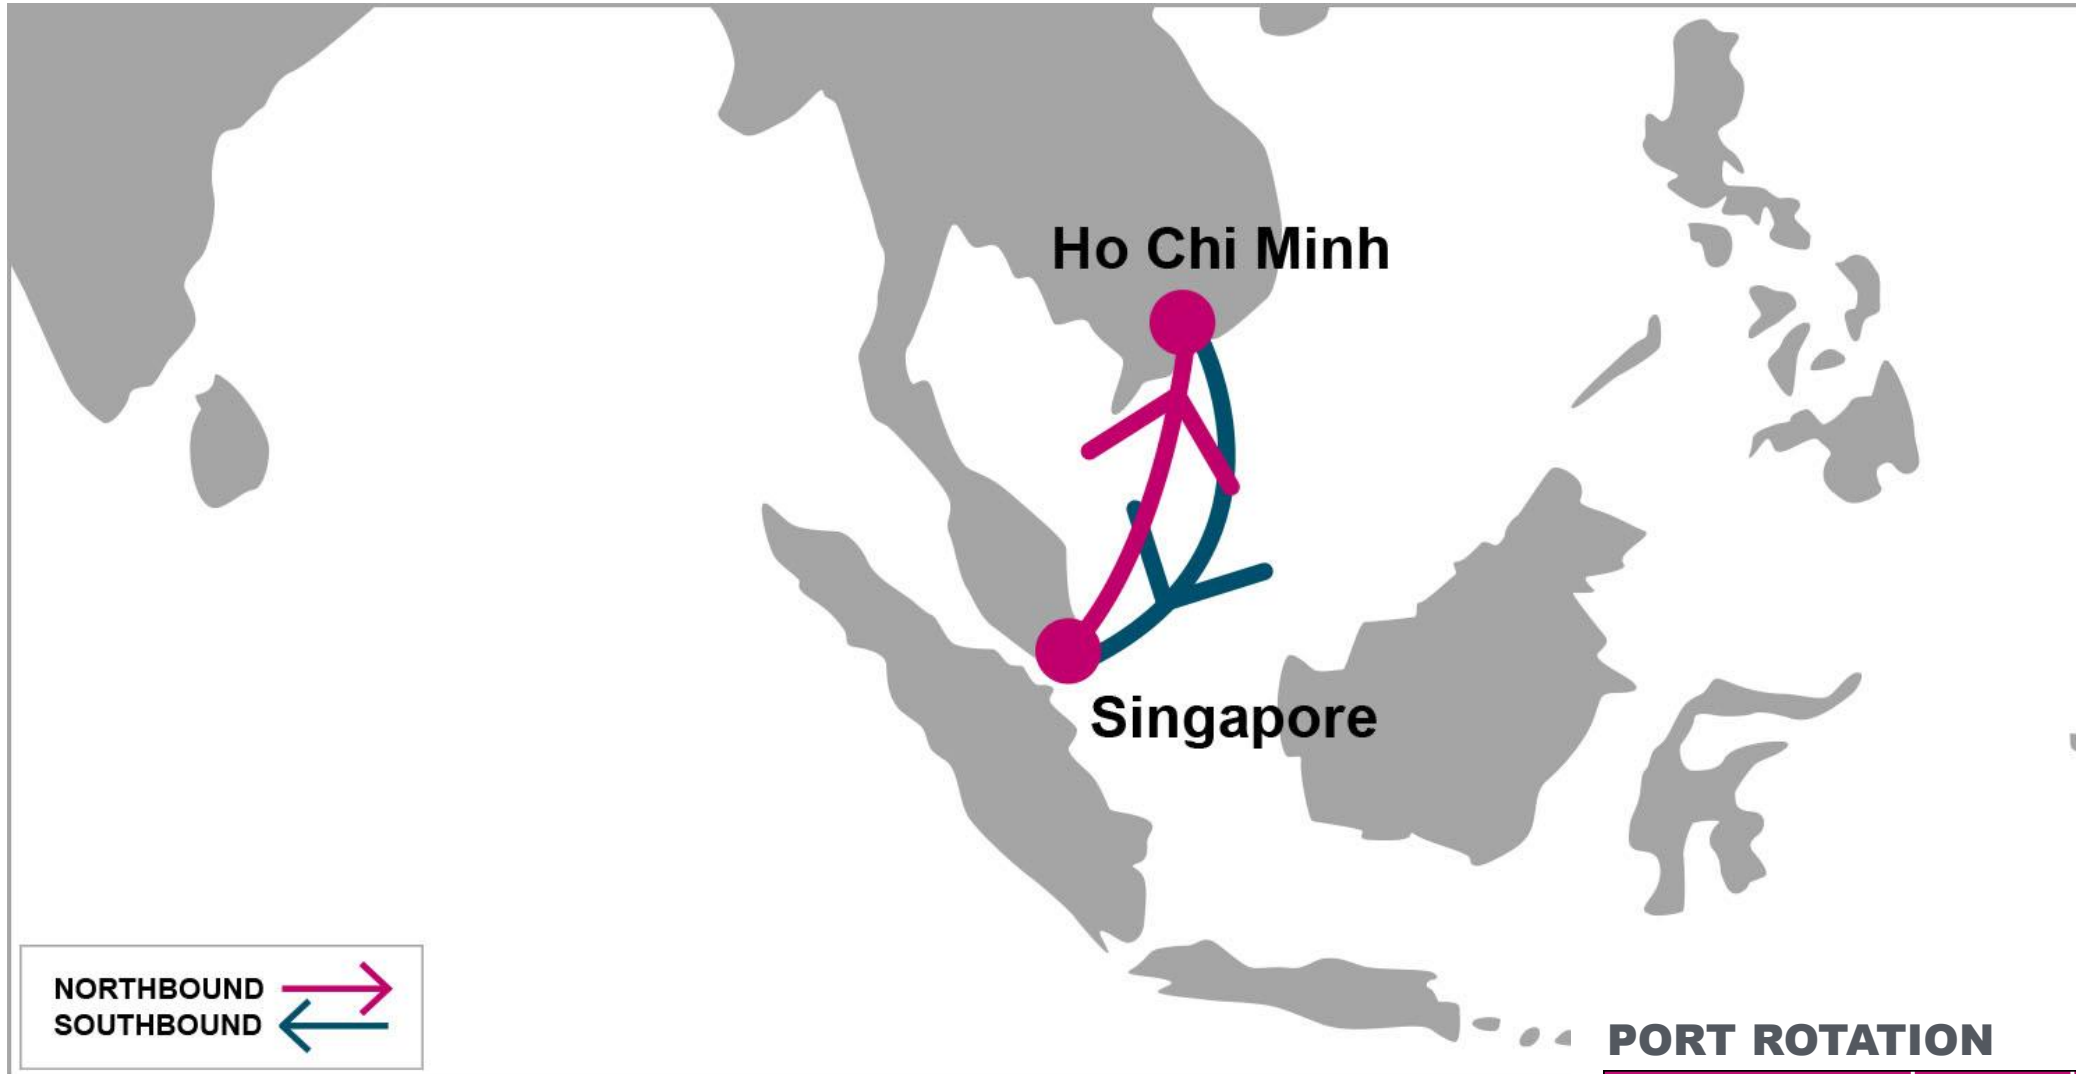

For more information, please click [here](#)

N/B	SGN	SGN	S/B	SIN
SIN	1	1	SGN	2
			SGN	1

KEY TRANSIT TABLE - UNLOCODE PORT NAME & COUNTRY NAME

SIN: Singapore, Singapore | **SGN:** Ho Chi Minh, Vietnam

PORT ROTATION

(Terminals are subject to change)

ORIGIN	ETA/ETD	TERMINAL
Singapore	WED/THU	PSA Singapore
Ho Chi Minh	SAT/SUN	VICT
Ho Chi Minh	SUN/MON	Cat Lai Terminal
Singapore	WED/THU	PSA Singapore
Turnaround days: 7		

NOTE: Transit times and port rotation are as of now and subject to change