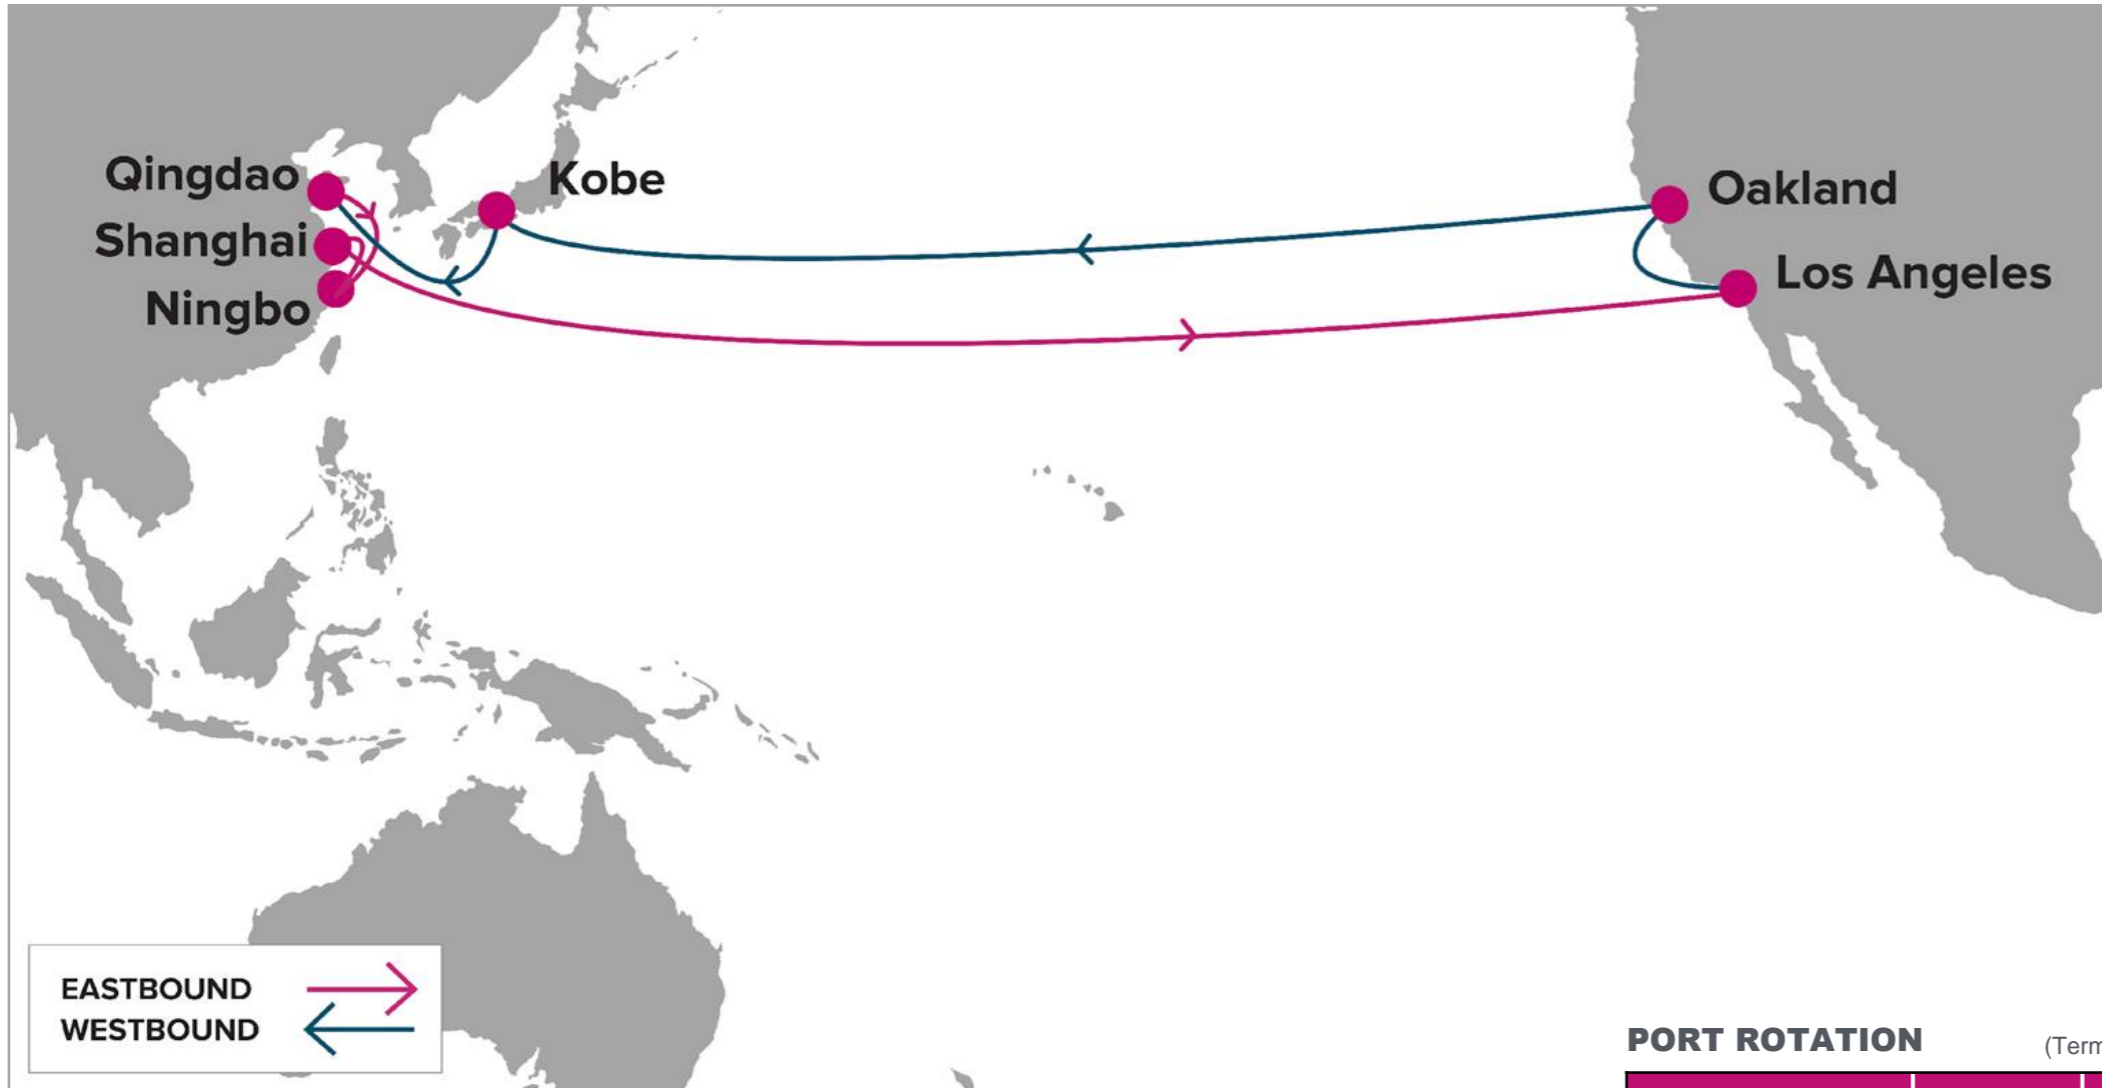

For more information, please click [here](#)

TPEB	LAX	OAK	TPWB	UKB	TAO	NGB	SHA
TAO	21	27	LAX	18	21	25	27
NBO	18	24	OAK	15	18	22	24
SHA	16	22					

PORT ROTATION

(Terminals are subject to change)

ORIGIN	ETA/ETD	TERMINAL
Qingdao	THU/SAT	Qingdao New Qianwan Container Terminal (QQCT)
Ningbo	MON/TUE	Ningbo Beilun Second Container Terminals
Shanghai	WED/THU	Shangdong Container Terminal SIPGSD - YS4
Los Angeles	SAT/THU	TraPac Container Terminal
Oakland	FRI/SUN	TraPac Container Terminal
Kobe	MON/TUE	Kobe International Container Terminal
Qingdao	THU/SAT	Qingdao New Qianwan Container Terminal (QQCT)
Turnaround days: 49		

KEY TRANSIT TABLE - UNLOCODE PORT NAME & COUNTRY NAME

TAO: Qingdao, China | **NBO:** Ningbo, China | **SHA:** Shanghai, China | **LAX:** Los Angeles, USA | **OAK:** Oakland, USA | **UKB:** Kobe, Japan

NOTE: Transit times and port rotation are as of now and subject to change