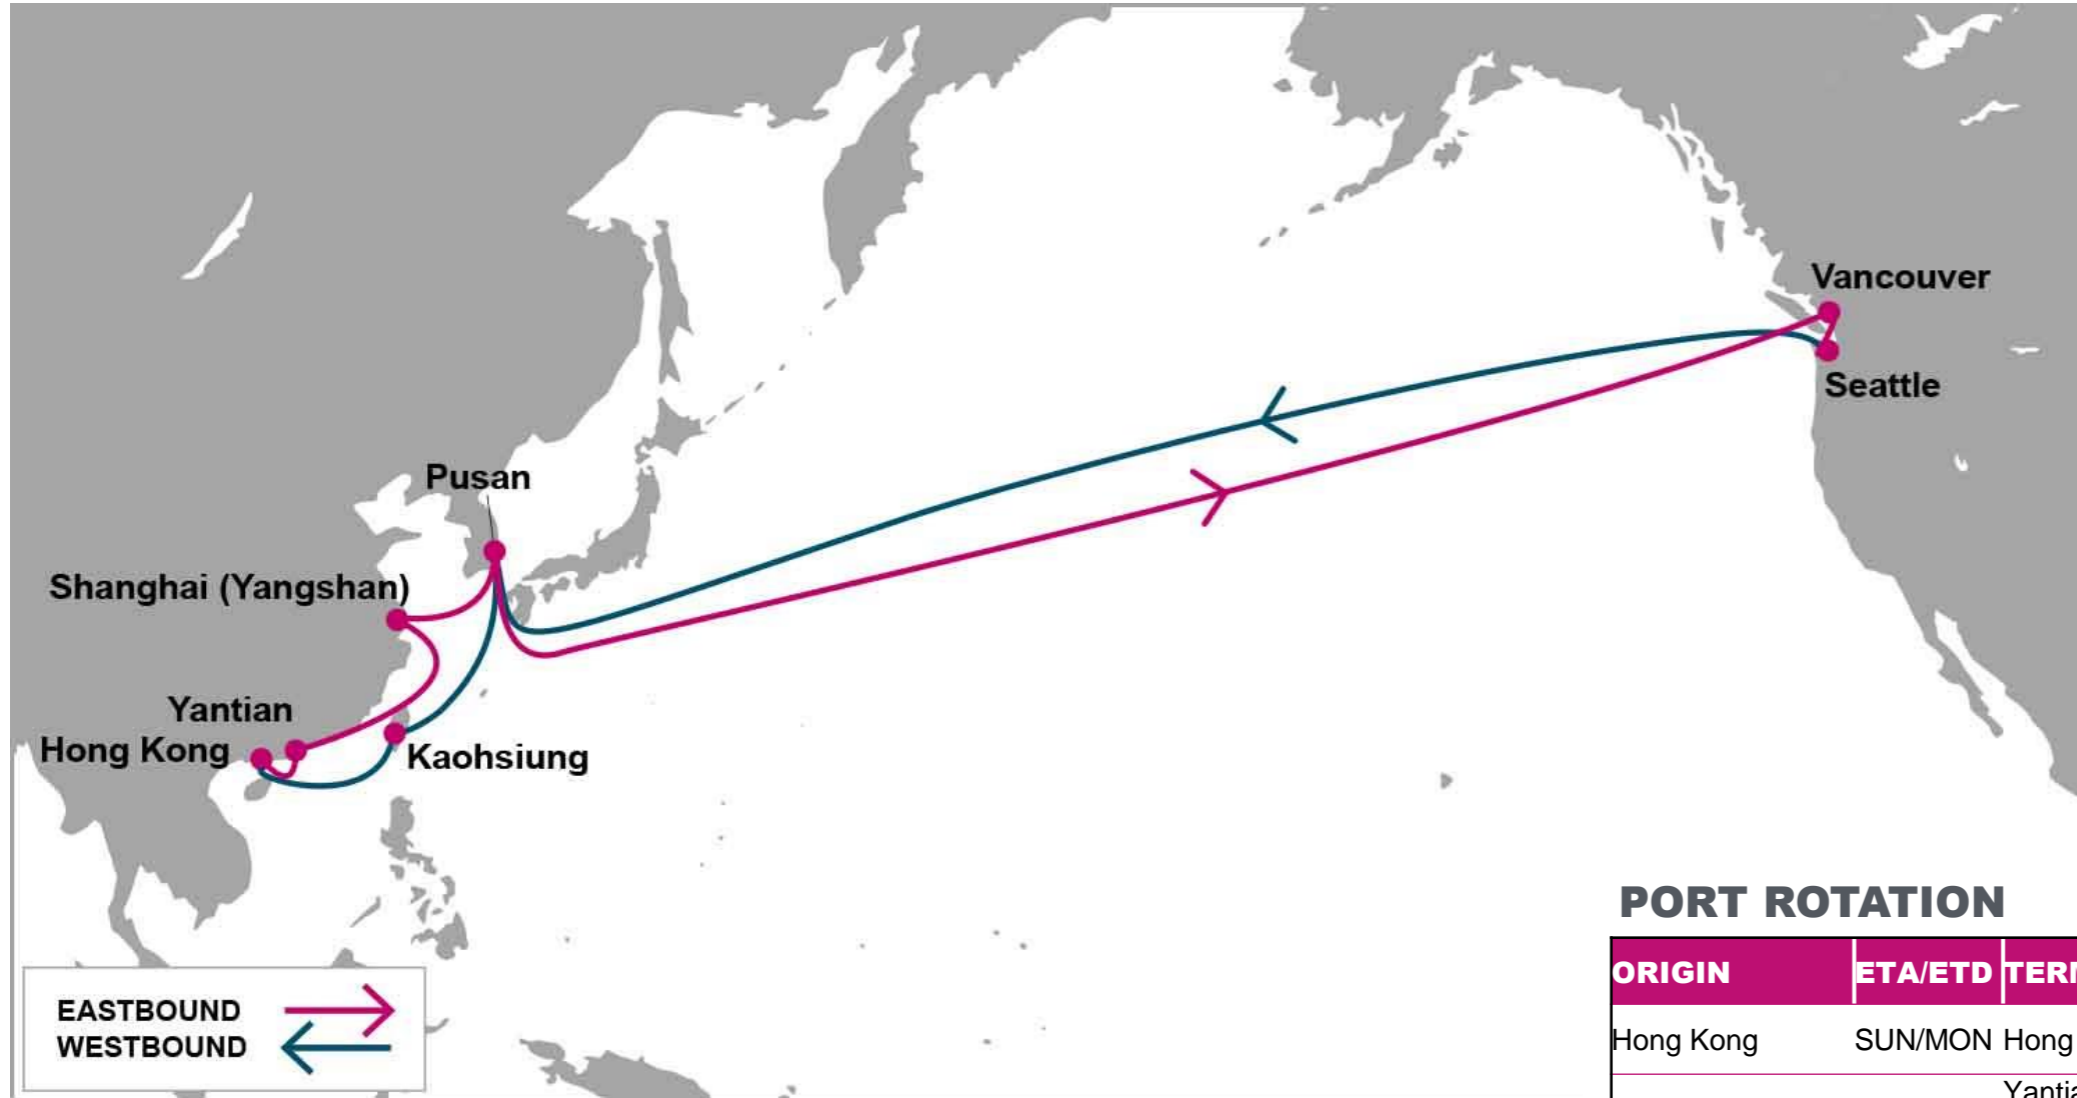

For more information, please click [here](#)

PORT ROTATION

(Terminals are subject to change)

ORIGIN	ETA/ETD	TERMINAL
Hong Kong	SUN/MON	Hong Kong Seaport Alliance (HKSPA)
Yantian	MON/TUE	Yantian International Container Terminal (YICT)
Shanghai	THU/FRI	SIPG Yangshan Phase IV
Pusan	SAT/SUN	Hanjin New Port Company terminal (HJNC)
Vancouver	FRI/TUE	GCT Deltaport
Seattle	TUE/FRI	SSA Seattle T-18
Pusan	SUN/MON	Hyundai Pusan New-port Terminal (HPNT)
Kaohsiung	FRI/FRI	Kao Ming Container Terminal (KMCT)
Hong Kong	SUN/MON	Hong Kong Seaport Alliance (HKSPA)
Turnaround days:	49	

TPEB	VAN	SEA	TPWB	PUS	KHH	HKG	YTN	SHA
HKG	18	22	VAN	19	24	26	27	30
YTN	17	21	SEA	16	21	23	24	27
YSA	14	18						
PUS	12	16						
KHH	21	25						

KEY TRANSIT TABLE - UNLOCODE PORT NAME & COUNTRY NAME

HKG: Hong Kong, China | **YTN:** Yantian, China | **YSA:** Yangshan, China | **KHH:** Kaohsiung, Tiawan | **PUS:** Pusan, South Korea | **VAN:** Vancouver, Canada | **SEA:** Seattle, USA

NOTE: Transit times and port rotation are as of now and subject to change