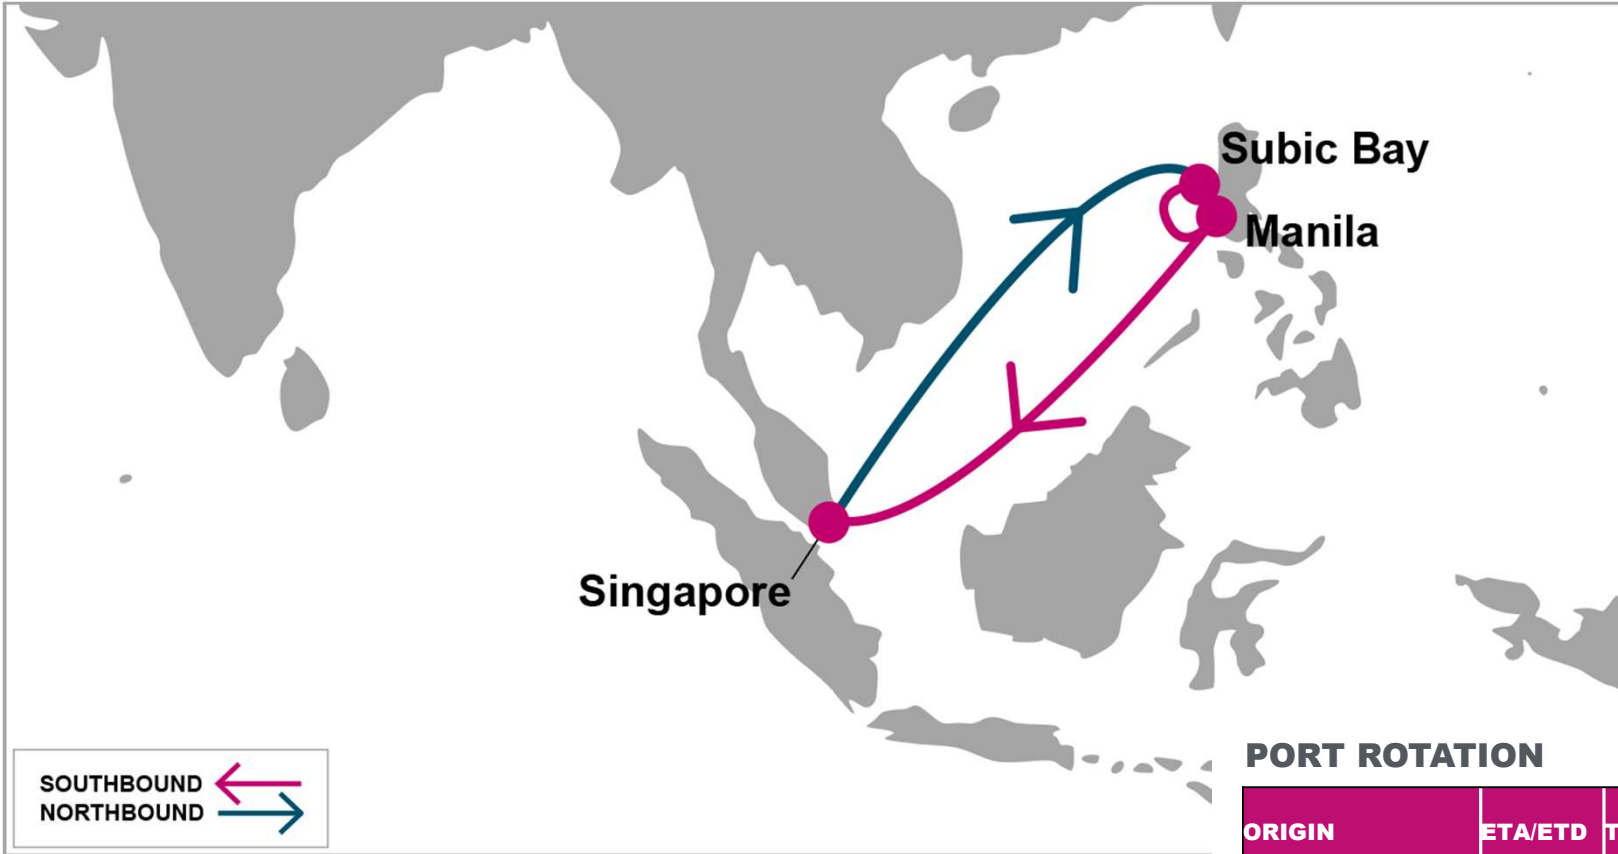

For more information, please click [here](#)

PORT ROTATION

(Terminals are subject to change)

ORIGIN	ETA/ETD	TERMINAL
Singapore	TUE/WED	PSA Singapore
Subic Bay	MON/MON	Subic Bay Terminal
Manila	MON/THU	Manila International Ctnr Port
Singapore	TUE/WED	PSA Singapore
Turnaround days: 14		

S/B	SIN	SFS	N/B	SFS	MNL
SFS	8	14	SIN	5	5
MNL	5	11			

KEY TRANSIT TABLE - UNLOCODE PORT NAME & COUNTRY NAME

SFS: Subic Bay, Philippines | **MNL:** Manila, Philippines | **SIN:** Singapore, Singapore | **PKG:** Port Kelang, Malaysia

NOTE: Transit times and port rotation are as of now and subject to change