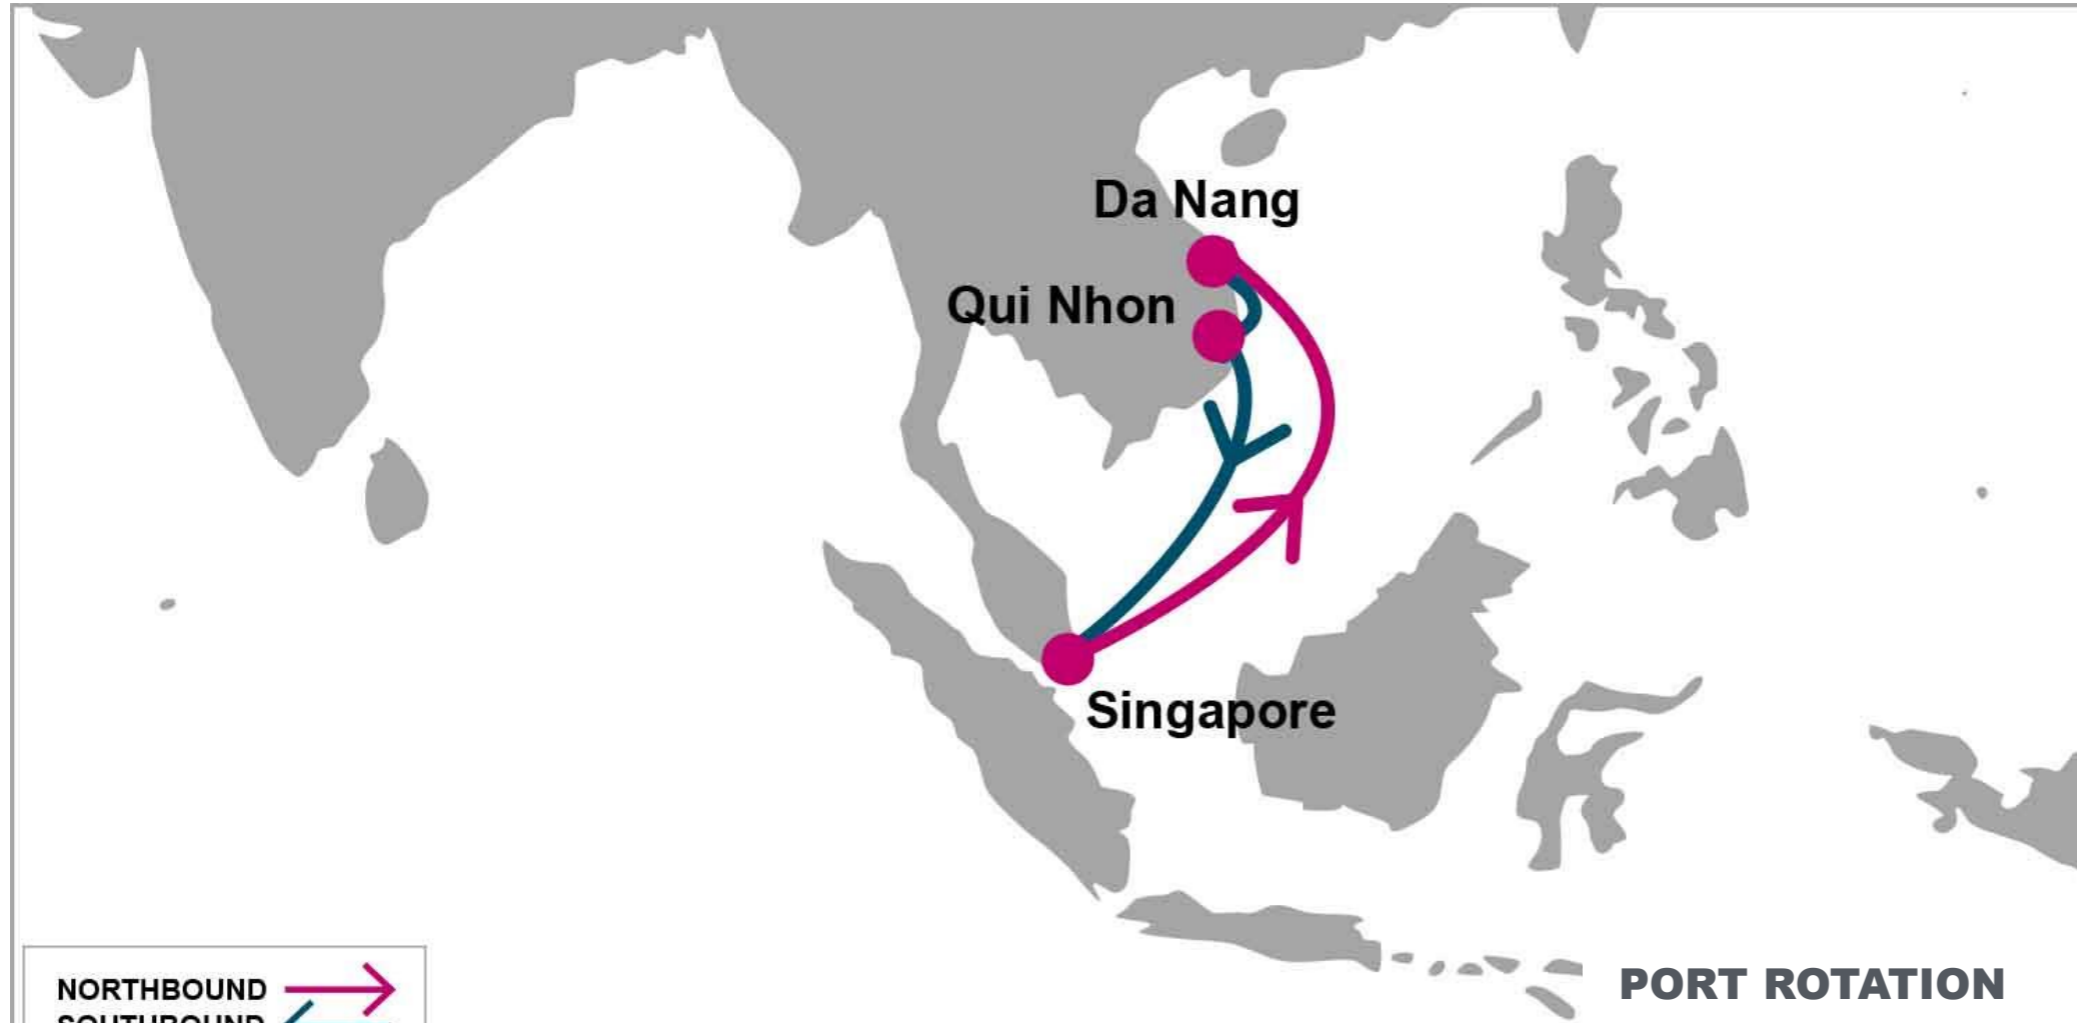

For more information, please click [here](#)

PORT ROTATION

(Terminals are subject to change)

N/B	DAD	S/B	UIH	SIN
SIN	3	DAD	1	5
		UIH		3

ORIGIN	ETA/ETD	TERMINAL
Singapore	TUE/WED	PSA Singapore
Da Nang	SAT/SUN	Tien Sa
Qui Nhon	MON/TUE	Qui Nhon Port
Singapore	FRI/FRI	PSA Singapore
Turnaround days: 14		

KEY TRANSIT TABLE - UNLOCODE PORT NAME & COUNTRY NAME

SIN: Singapore, Singapore | **DAD:** Da Nang, Vietnam | **UIH:** Qui Nhon, Vietnam