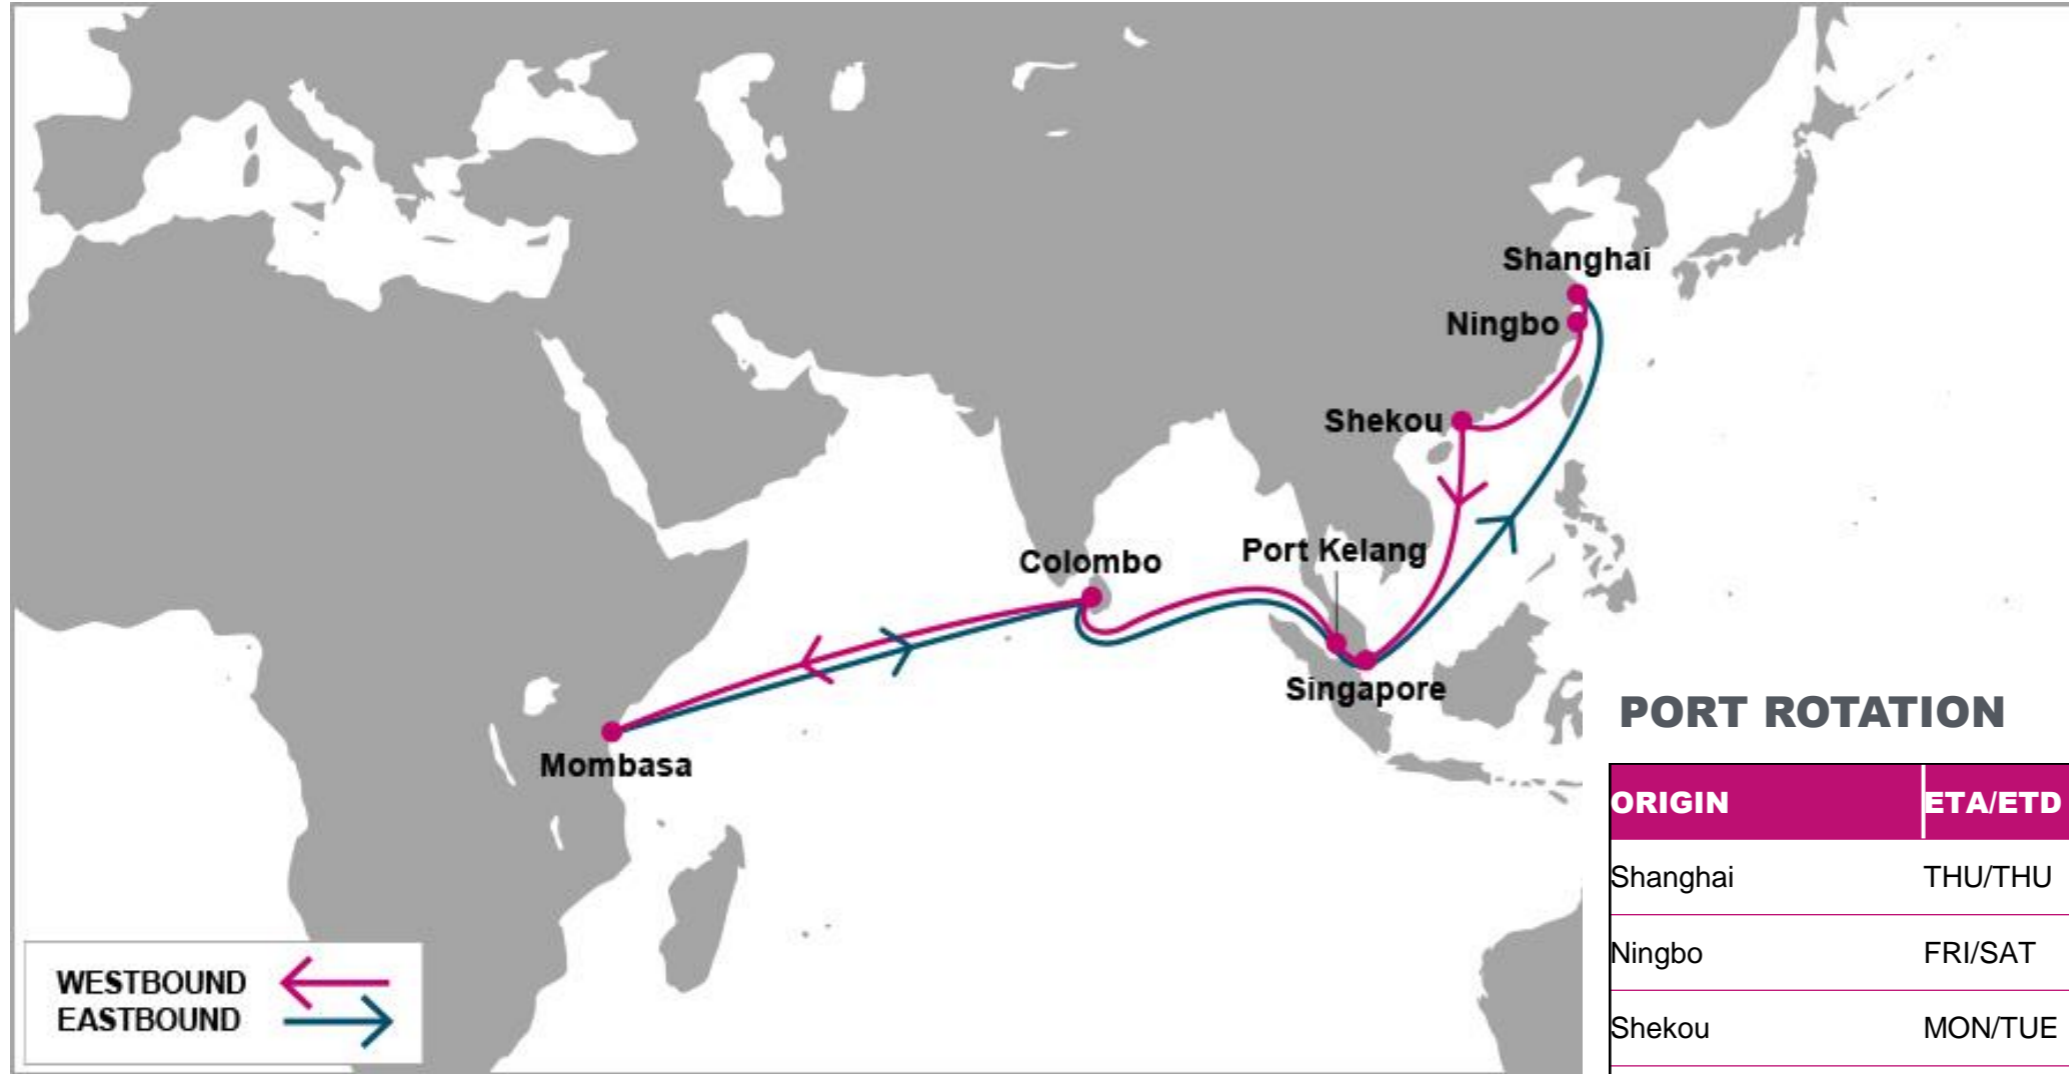

For more information, please click [here](#)

**PORT ROTATION**

(Terminals are subject to change)

ORIGIN	ETA/ETD	TERMINAL
Shanghai	THU/THU	SIPG Waigaoqiao Phase II/III (SIPGZCT)
Ningbo	FRI/SAT	Ningbo Port Group Beilun Third Container Terminal (BLTCT)
Shekou	MON/TUE	Shekou Container Terminal (SCT)
Singapore	SUN/SUN	PSA Singapore
Port Kelang	TUE/TUE	Westports
Colombo	SAT/SUN	Jaya Container Terminal (JCT)
Mombasa	SUN/WED	Mombasa Container Terminal (MCT)
Colombo	THU/THU	Jaya Container Terminal (JCT)
Port Kelang	MON/TUE	Westports
Singapore	WED/THU	PSA Singapore
Shanghai	THU/THU	SIPG Waigaoqiao Phase II/III (SIPGZCT)
<b>Turnaround days: 49</b>		

W/B	MBA	E/B	CMB	PKG	SIN	SHA
SHA	24	MBA	8	12	14	22
NGB	22					
SHK	19					
SIN	14					
PKG	12					
CMB	7					

**KEY TRANSIT TABLE** - UNLOCODE PORT NAME & COUNTRY NAME

SHA: Shanghai, China | NGB: Ningbo, China | SHK: Shekou, China | SIN: Singapore, Singapore | PKG: Port Kelang, Malaysia | CMB: Colombo, Sri Lanka | MBA: Mombasa, Kenya

NOTE: Transit times and port rotation are as of now and subject to change