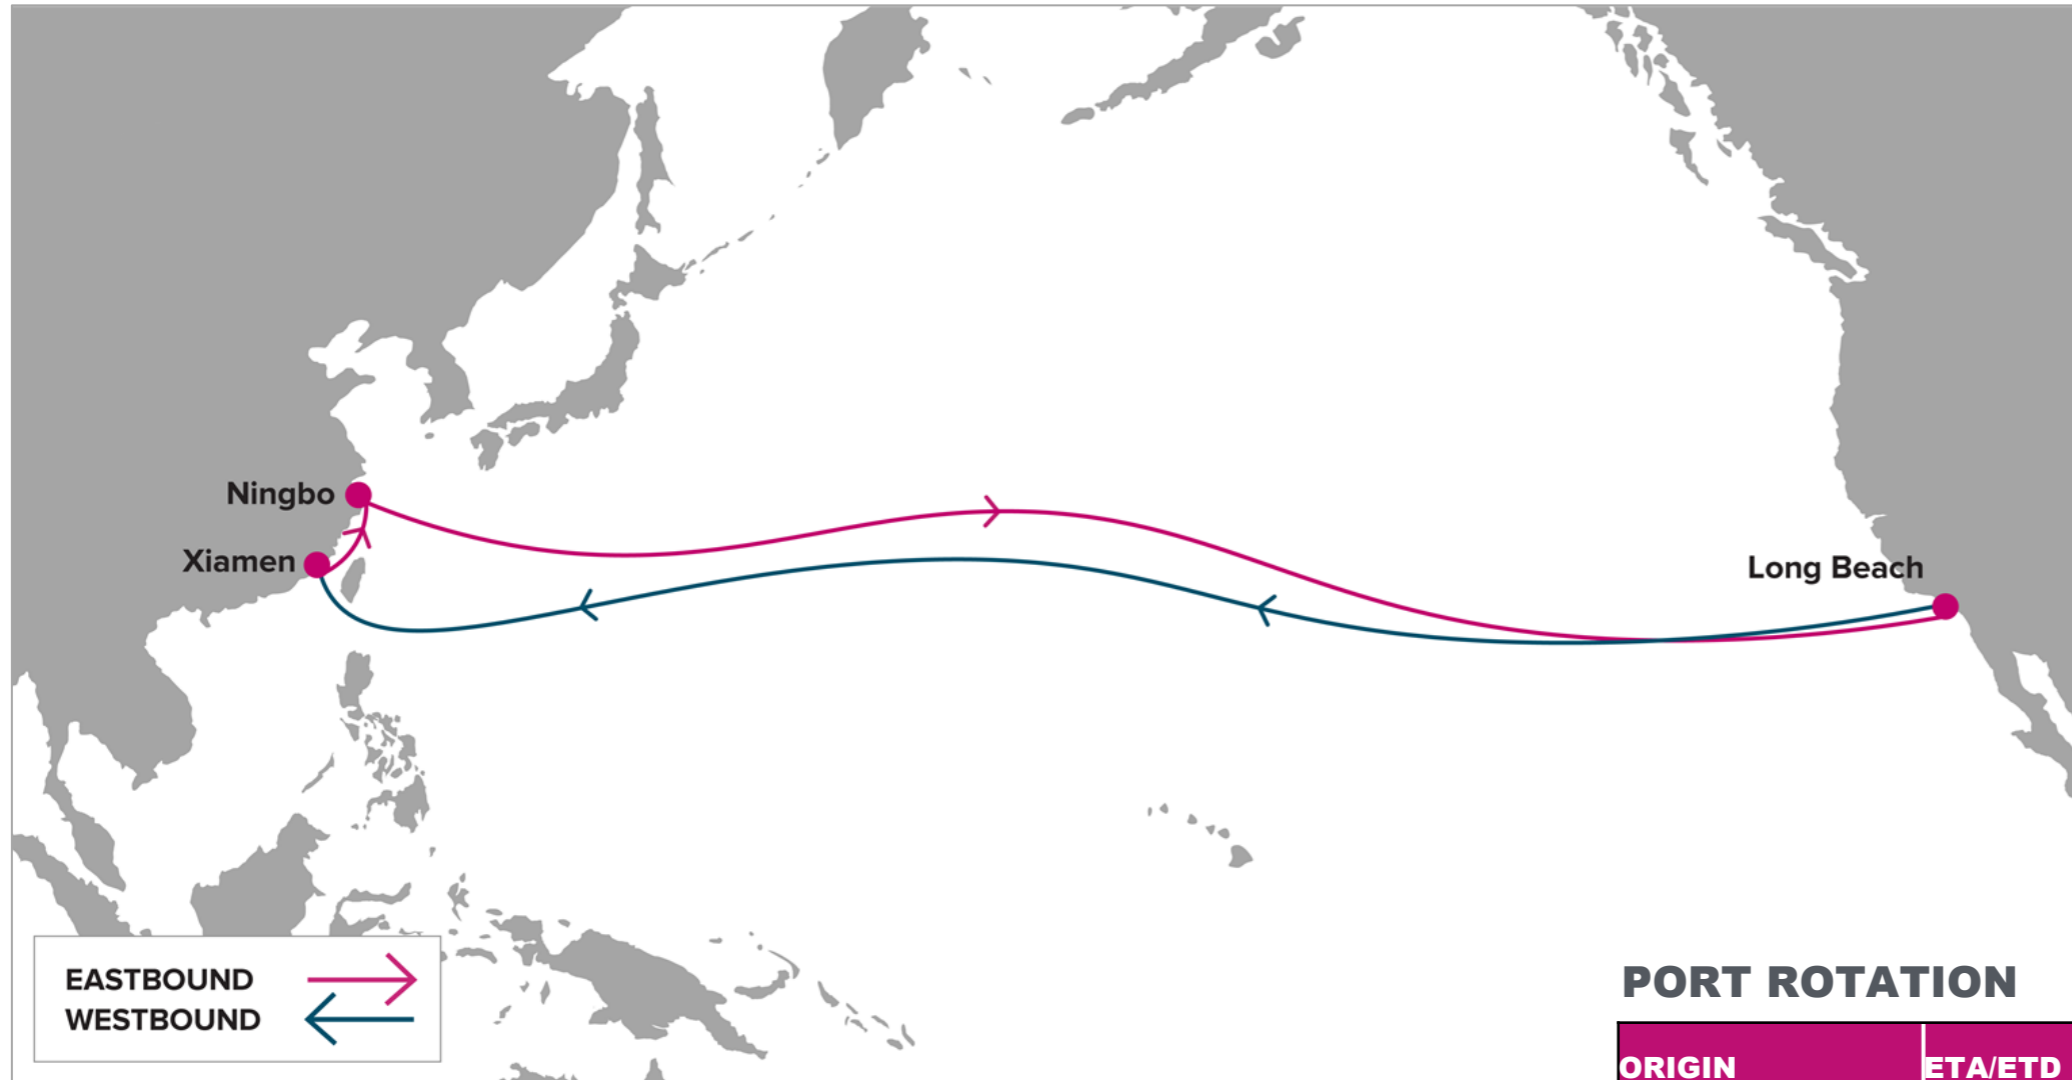

For more information, please click [here](#)

E/B	LGB	W/B	XMN	NBO
XMN	17	LGB	27	30
NBO	13			

PORT ROTATION

(Terminals are subject to change)

ORIGIN	ETA/ETD	TERMINAL
Xiamen	SAT/SUN	Xiamen Ocean Gate Container Terminal
Ningbo	TUE/THU	Meishan Island International Container Terminal
Long Beach	WED/SUN	Pacific Container Terminal
Xiamen	SAT/SUN	Xiamen Ocean Gate Container Terminal
Turnaround days: 49		

KEY TRANSIT TABLE - UNLOCODE PORT NAME & COUNTRY NAME

XMN: Xiamen, China | **NBO:** Ningbo, China | **LGB:** Long Beach, USA |

NOTE: Transit times and port rotation are as of now and subject to change