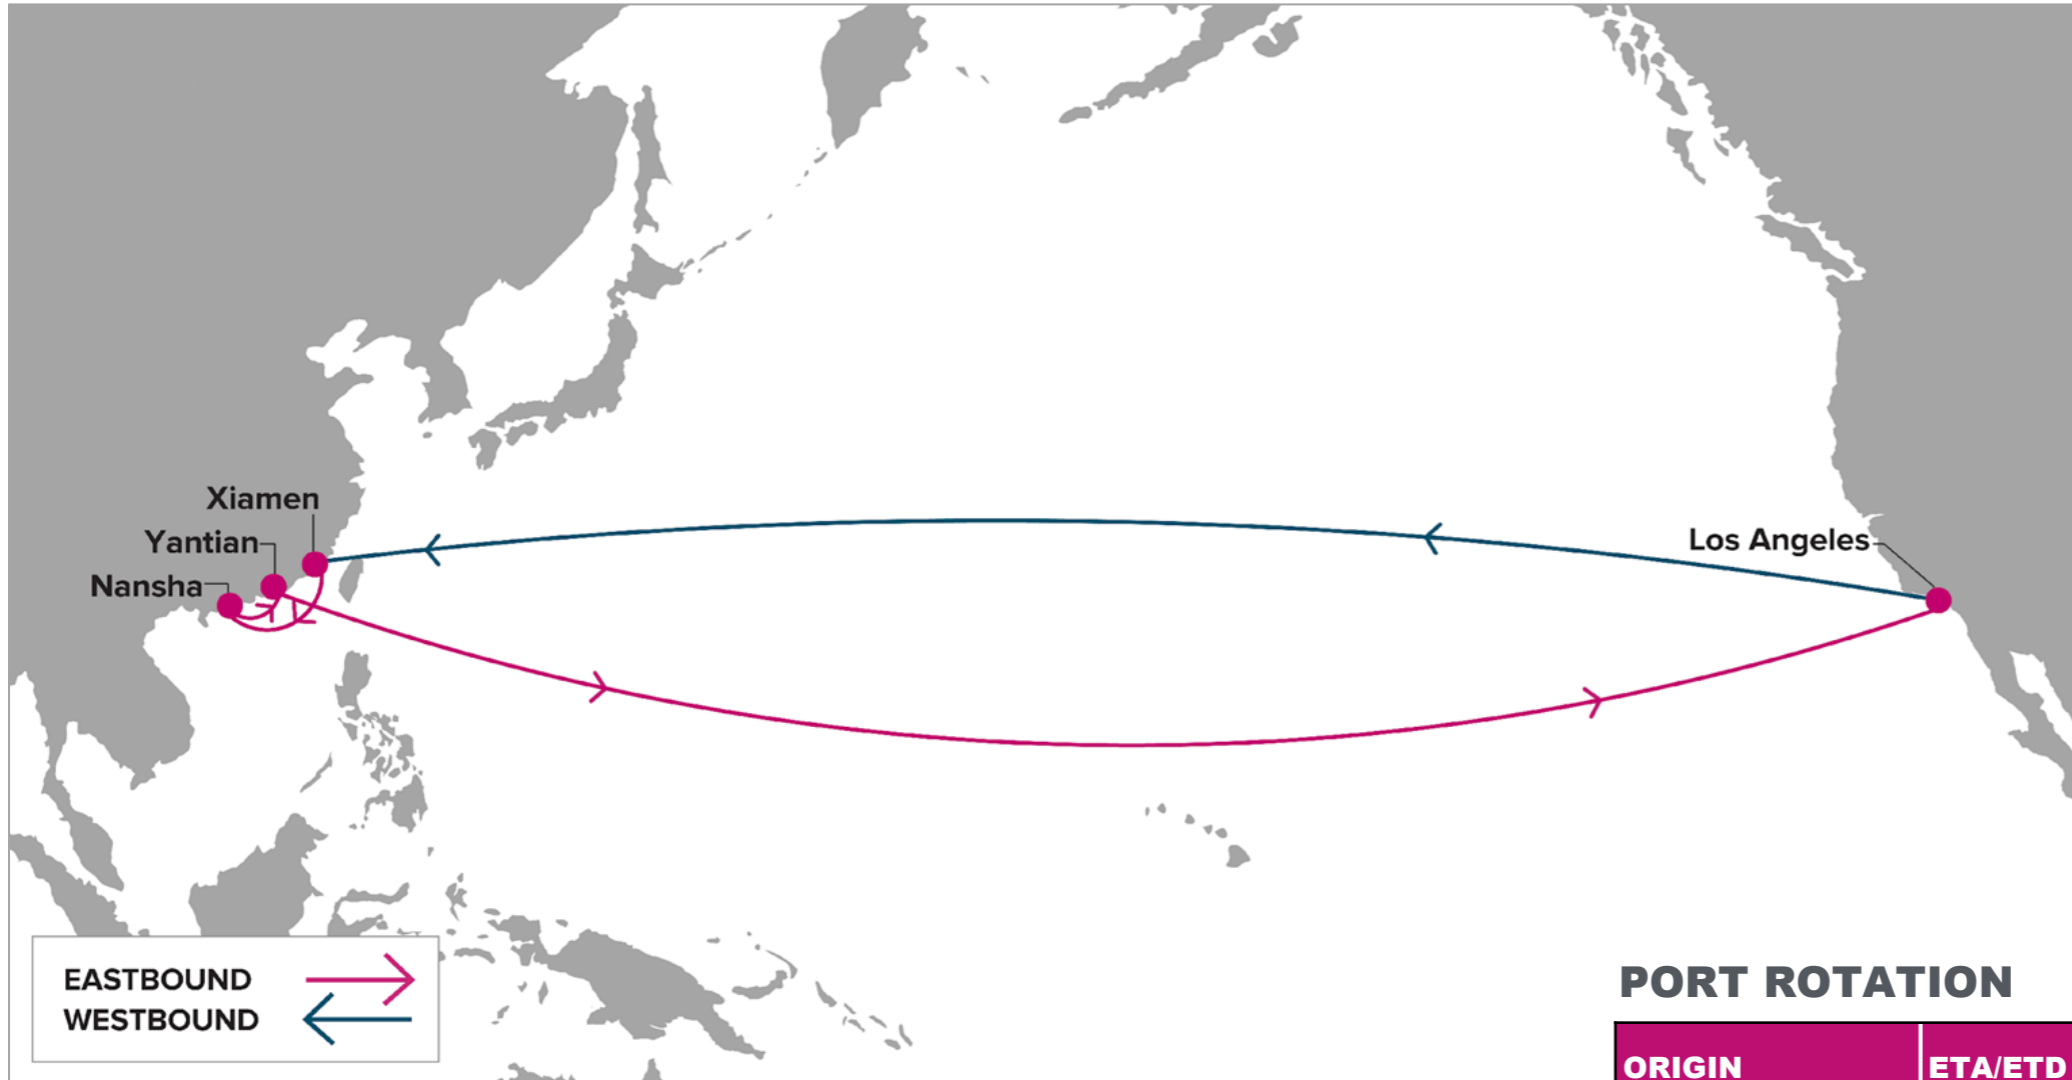

For more information, please click [here](#)

**PORT ROTATION**

(Terminals are subject to change)

ORIGIN	ETA/ETD	TERMINAL
Xiamen	MON/TUE	Xiamen Ocean Gate Container Terminal
Nansha	THU/FRI	Guangzhou South China Ocean Gate
Yantian	SAT/SUN	Yantian International Container Terminal
Los Angeles	MON/SAT	Fenix Marine Terminal
Xiamen	MON/TUE	Xiamen Ocean Gate Container Terminal
<b>Turnaround days: 56</b>		

E/B	LAX	W/B	XMN	NSA	YTN
		LAX	30	33	34
NSA	17				
YTN	15				

**KEY TRANSIT TABLE** - UNLOCODE PORT NAME & COUNTRY NAME

**XMN:** Xiamen, China | **NSA:** Nansha, China | **YTN:** Yantian, China | **LAX:** Los Angeles, USA

NOTE: Transit times and port rotation are as of now and subject to change