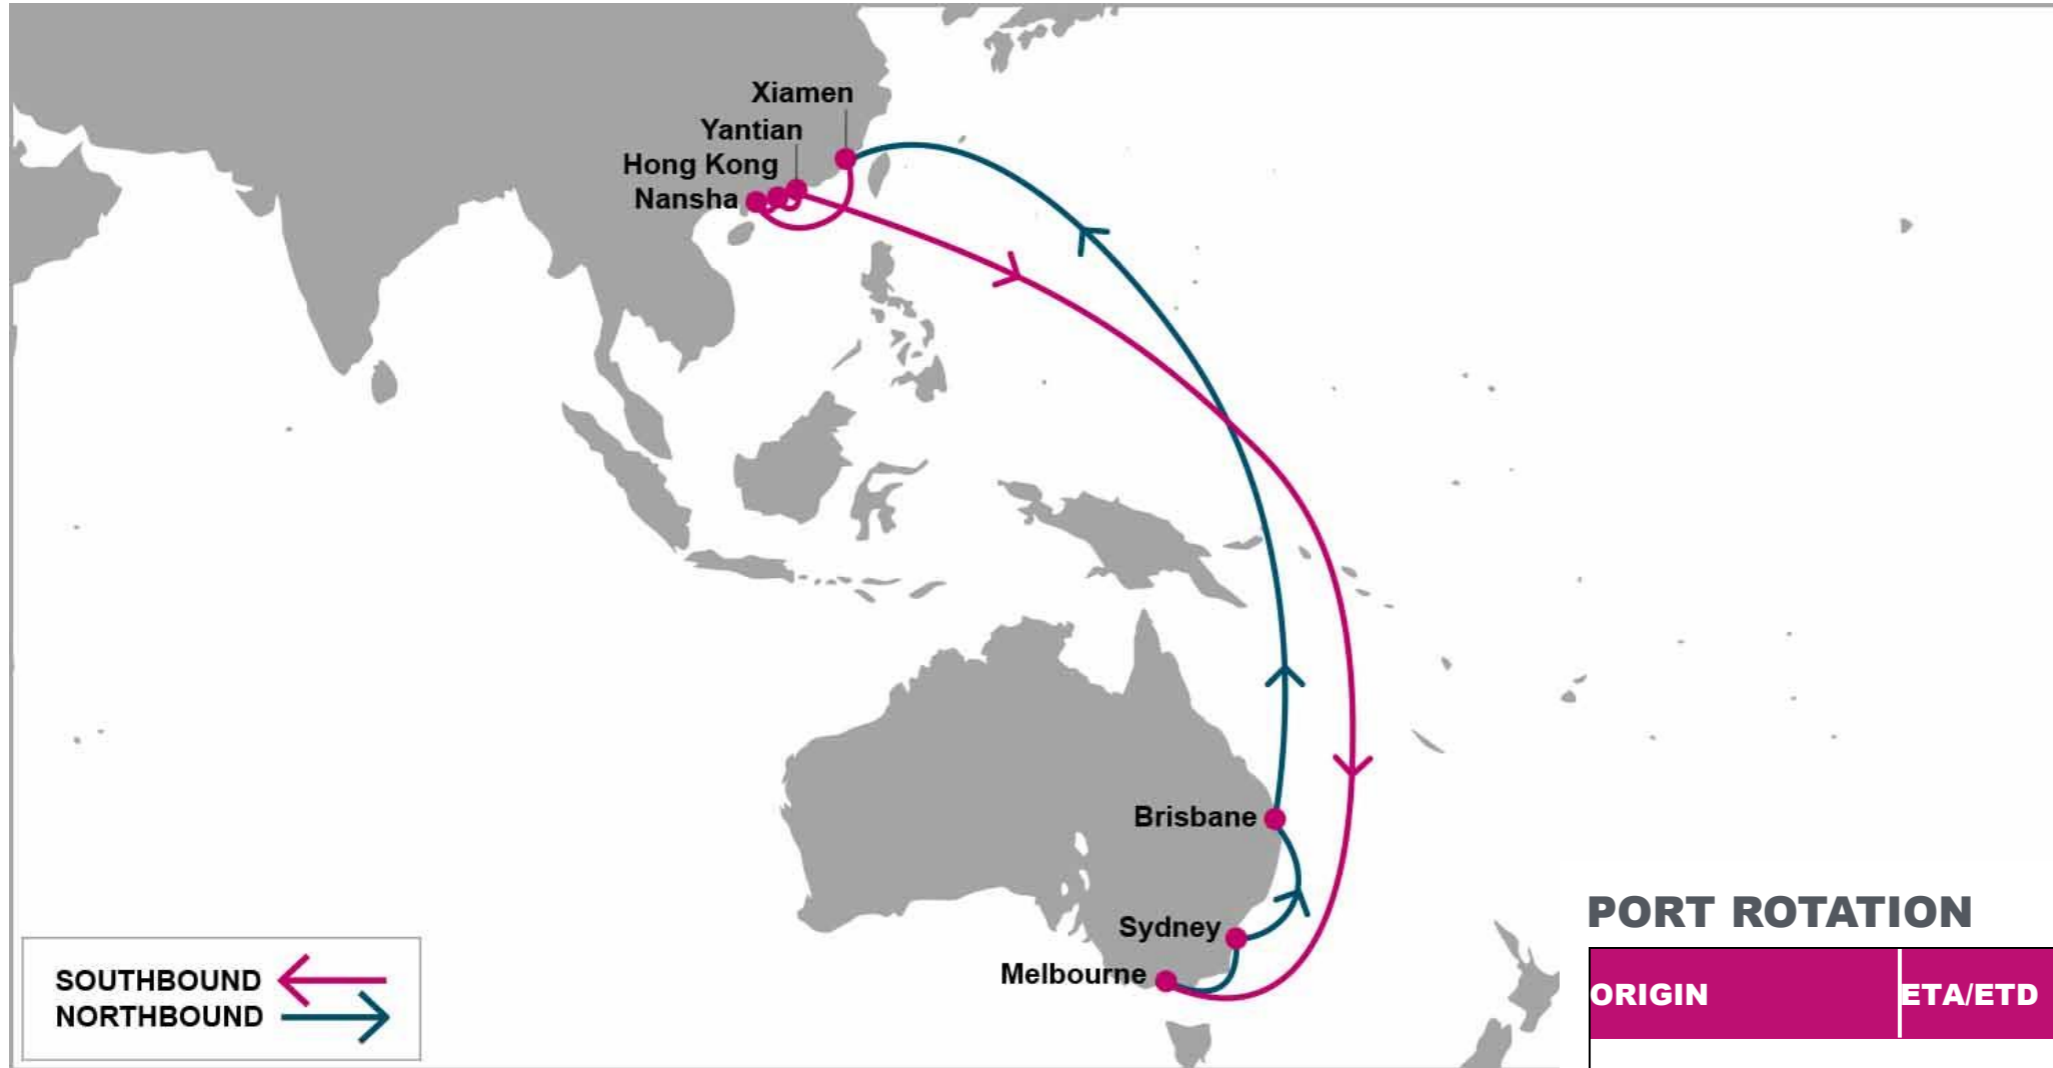

For more information, please click [here](#)

PORT ROTATION

(Terminals are subject to change)

ORIGIN	ETA/ETD	TERMINAL
Xiamen	WED/WED	Xiamen Hairun Container Terminal (XRCT)
Nansha	FRI/FRI	Guangzhou South China Oceangate Terminal
Hong Kong	SAT/SAT	Modern Terminals Limited (MTL)
Yantian	SAT/SUN	Yantian International Container Terminal (YICT)
Melbourne	SUN/MON	DP World Melbourne
Sydney	WED/WED	DP World Sydney
Brisbane	FRI/SAT	DP World Brisbane
Xiamen	WED/WED	Xiamen Hairun Container Terminal (XRCT)
Turnaround days: 35		

S/B	MEL	SYD	BNE	N/B	XMN	NSA	HKG	YTN
XMN	18	21	23	MEL	16	18	19	19
NSA	16	19	21	SYD	14	16	17	17
HKG	15	18	20	BNE	11	13	14	14
YTN	14	17	19					

KEY TRANSIT TABLE - UNLOCODE PORT NAME & COUNTRY NAME

XMN: Xiamen, China | **NSA:** Nansha, China | **HKG:** Hong Kong, China | **YTN:** Yantian, China | **MEL:** Melbourne, Australia | **SYD:** Sydney, Australia | **BNE:** Brisbane, Australia |