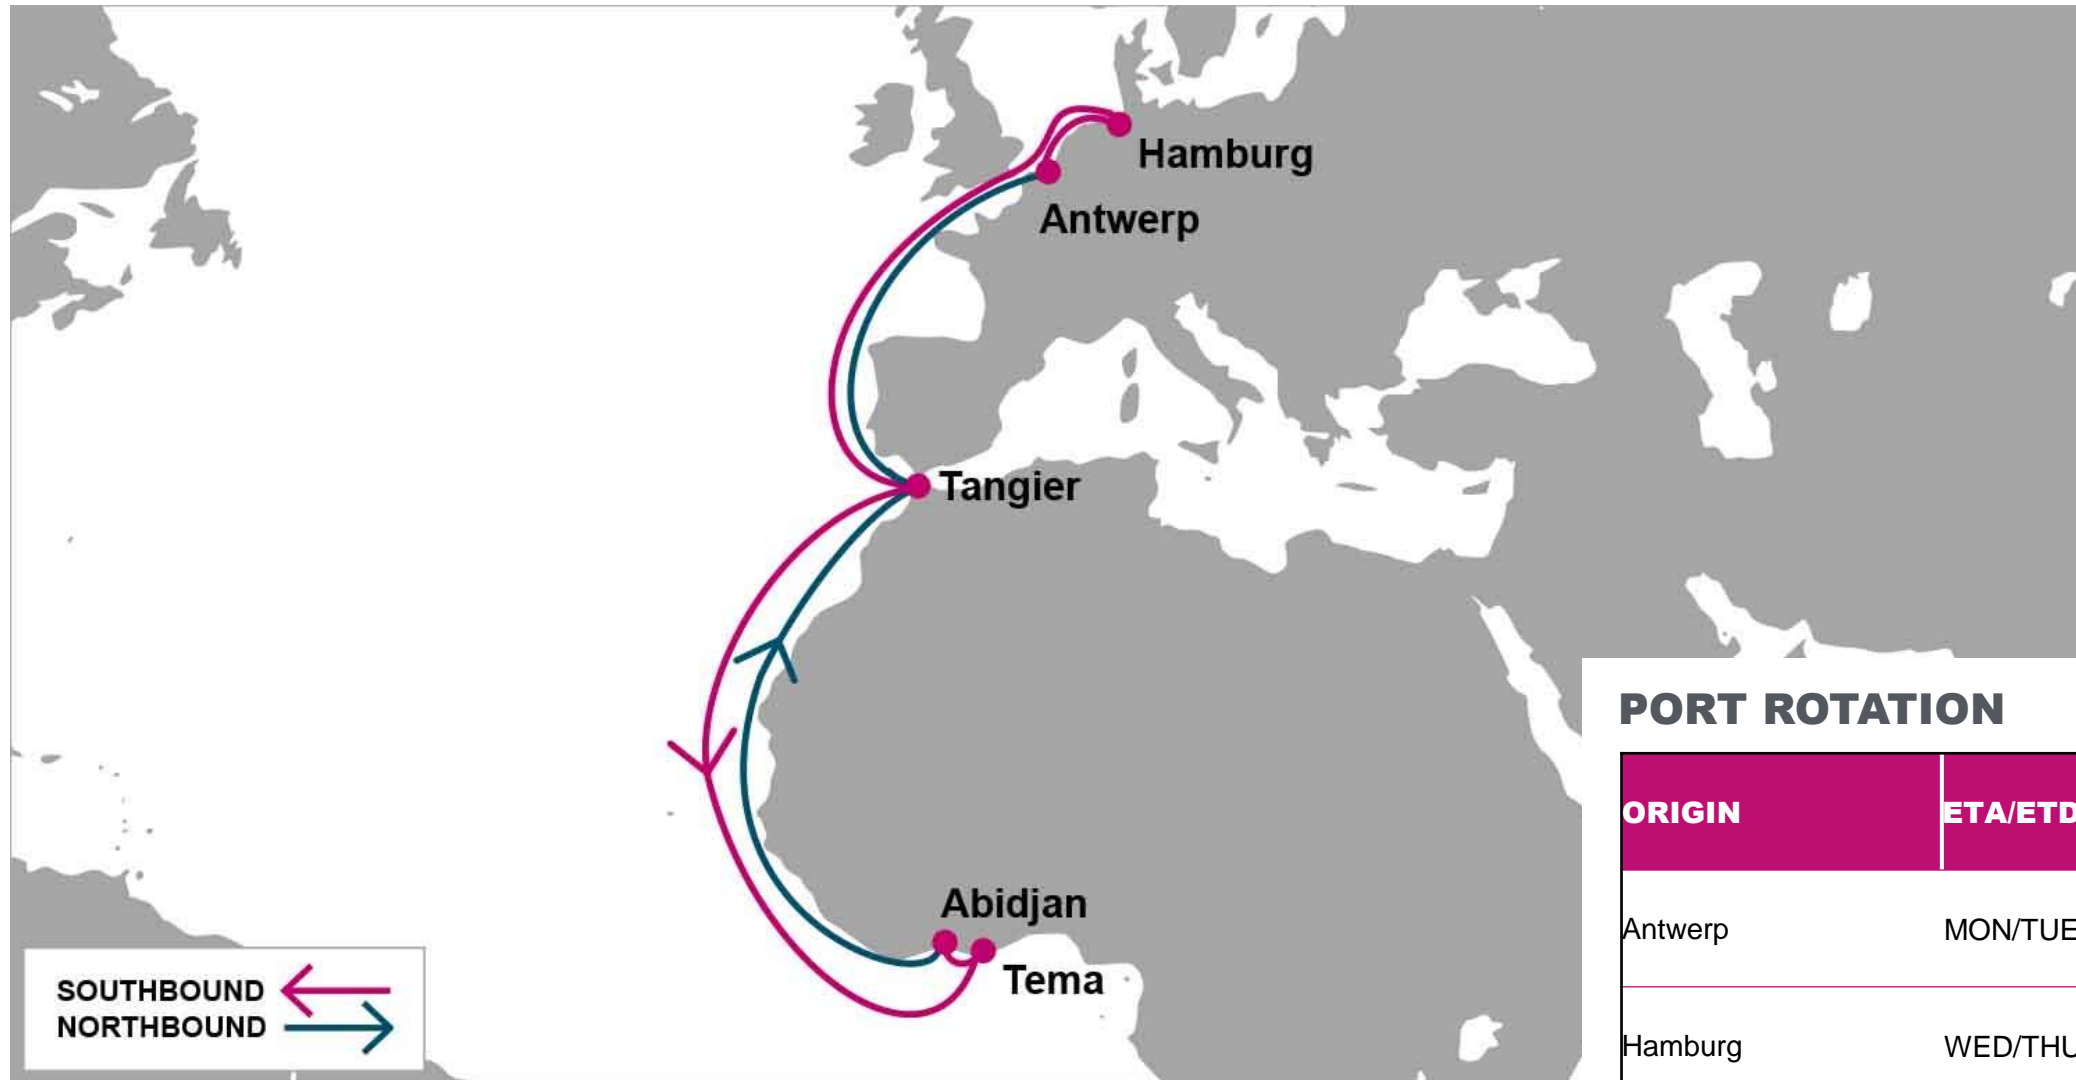

For more information, please click [here](#)

PORT ROTATION

(Terminals are subject to change)

ORIGIN	ETA/ETD	TERMINAL
Antwerp	MON/TUE	PSA Terminal 869
Hamburg	WED/THU	Altenwelder CTA
Tangier	WED/THU	Eurogate/Tanger Alliance Terminal
Tema	SAT/SUN	Meridian Port Services (MPS) – Terminal 3
Abidjan	WED/THU	Abidjan Terminal
Tangier	THU/THU	Eurogate/Tanger Alliance Terminal
Antwerp	MON/TUE	PSA Terminal 869
Turnaround days: 35		

S/B	TEM	ABJ	N/B	ABJ	TNG	ANR	HAM
ANR	18	22	TEM	3	11	15	17
HAM	16	20	ABJ		7	11	13
TNG	9	13	TNG			4	6

KEY TRANSIT TABLE - UNLOCODE PORT NAME & COUNTRY NAME

ANR: Antwerp, Belgium | **HAM:** Hamburg, Germany | **TNG:** Tangier, Morocco | **TEM:** Tema, Ghana | **ABJ:** Abidjan, Côte d'Ivoire

NOTE: Transit times and port rotation are as of now and subject to change