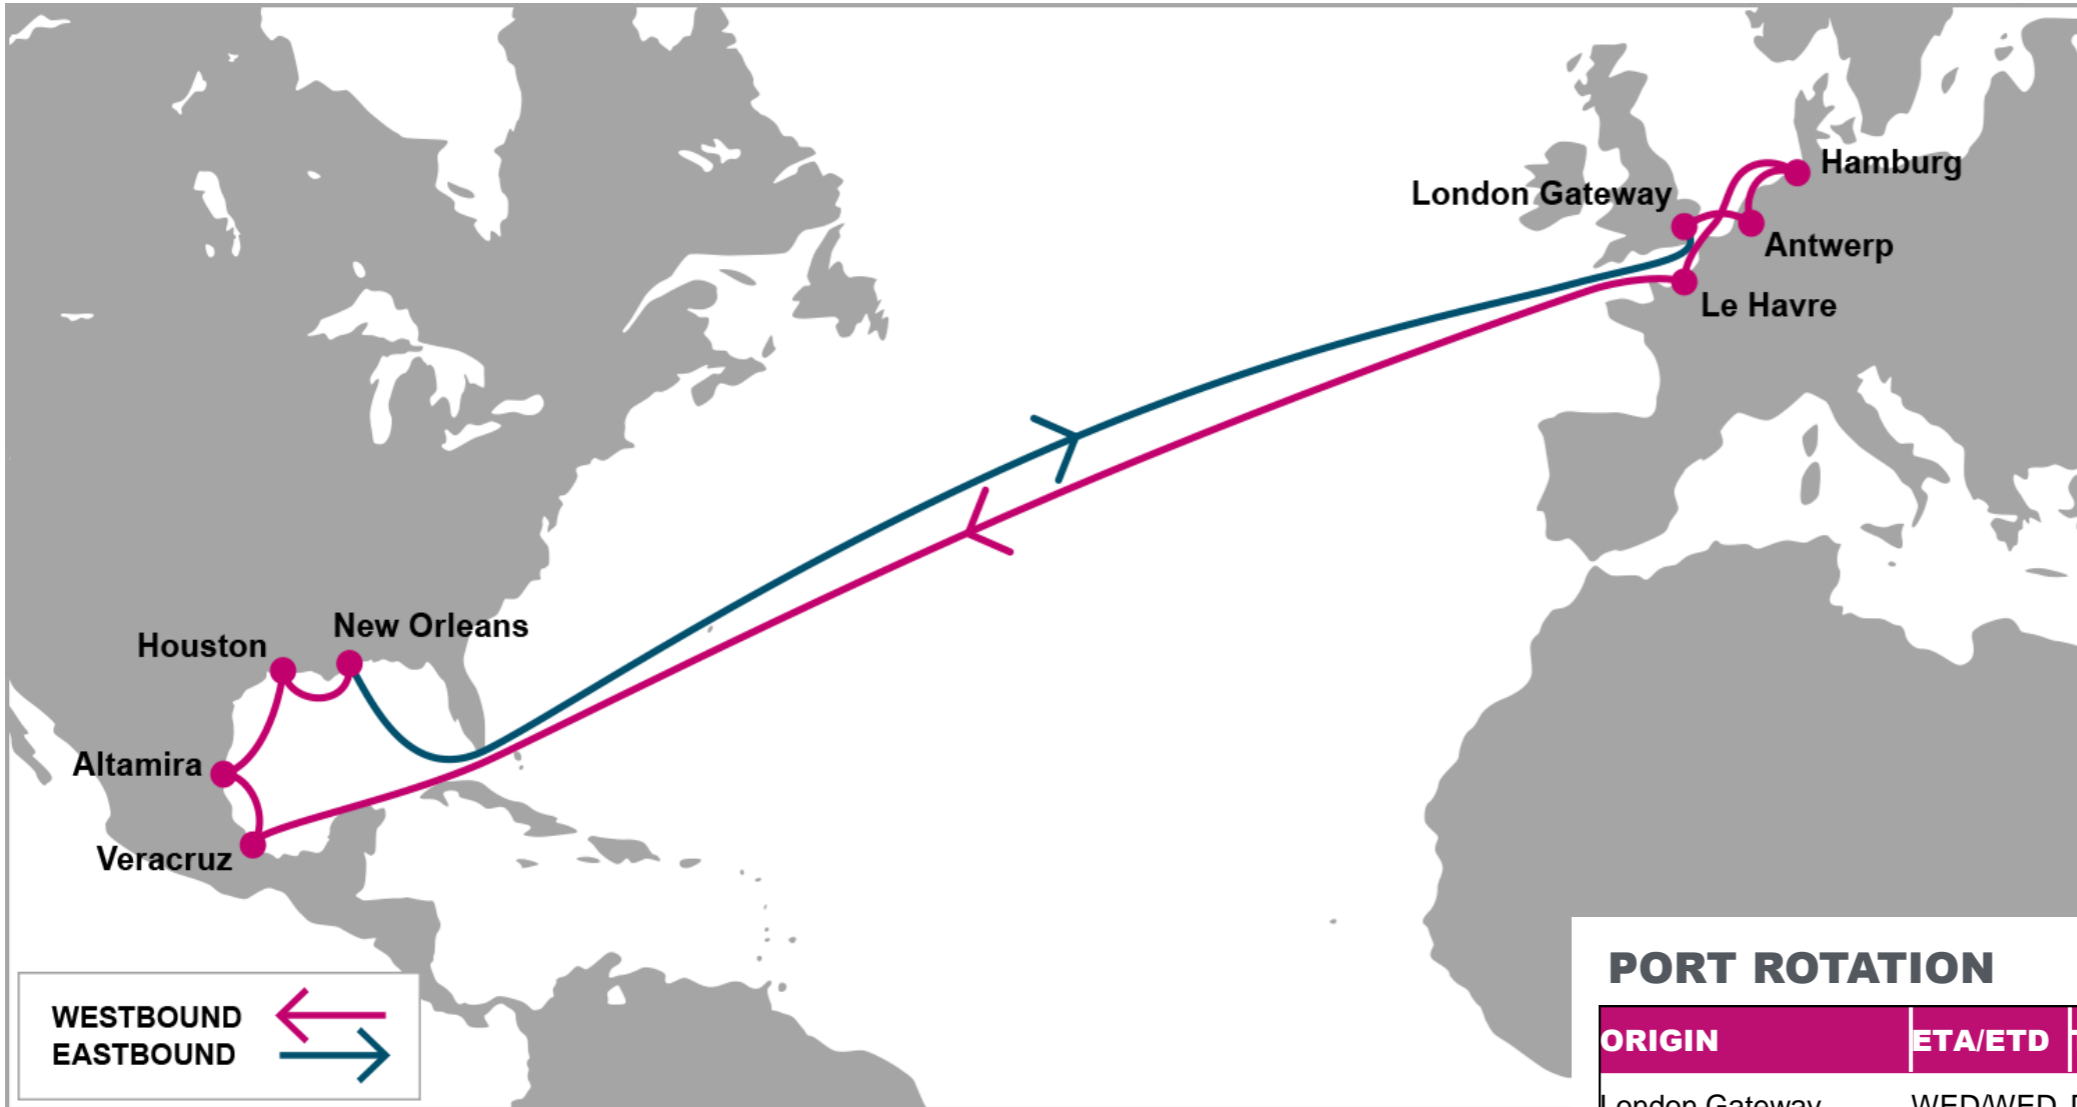

For more information, please click [here](#)

W/B	VER	ATM	HOU	MSY	E/B	LGP	ANR	HAM	LEH
LGP	22	24	28	31	VER	19	21	24	26
ANR	19	21	25	28	ATM	24	26	29	31
HAM	16	18	22	25	HOU	20	22	25	27
LEH	14	16	20	23	MSY	17	19	22	24

**PORT ROTATION**

(Terminals are subject to change)

ORIGIN	ETA/ETD	TERMINAL
London Gateway	WED/WED	DP World London Gateway Port
Antwerp	FRI/SAT	PSA Europe Terminal
Hamburg	MON/TUE	Container Terminal Altenwerder (CTA)
Le Havre	WED/THU	North Terminals - Quais de l'Atlantique (CNMP)
Veracruz	THU/FRI	Internaconal de Contenedores Asociados de Veracruz
Altamira	SAT/SUN	Infraestructura Portuaria Mexicana (IPM)
Houston	WED/THU	Barbours Cut Terminal (BCT)
New Orleans	SAT/SUN	Ports America
London Gateway	WED/WED	DP World London Gateway Port
<b>Turnaround days:</b>		<b>42</b>

**KEY TRANSIT TABLE** - UNLOCODE PORT NAME & COUNTRY NAME

**LGP:** London Gateway, UK | **ANR:** Antwerp, Belgium | **HAM:** Hamburg, Germany | **TUX:** Tuxpan, Mexico | **VER:** Veracruz, Mexico | **ATM:** Altamira, Mexico | **HOU:** Houston, USA | **MSY:** New Orleans, USA

NOTE: Transit times and port rotation are as of now and subject to change