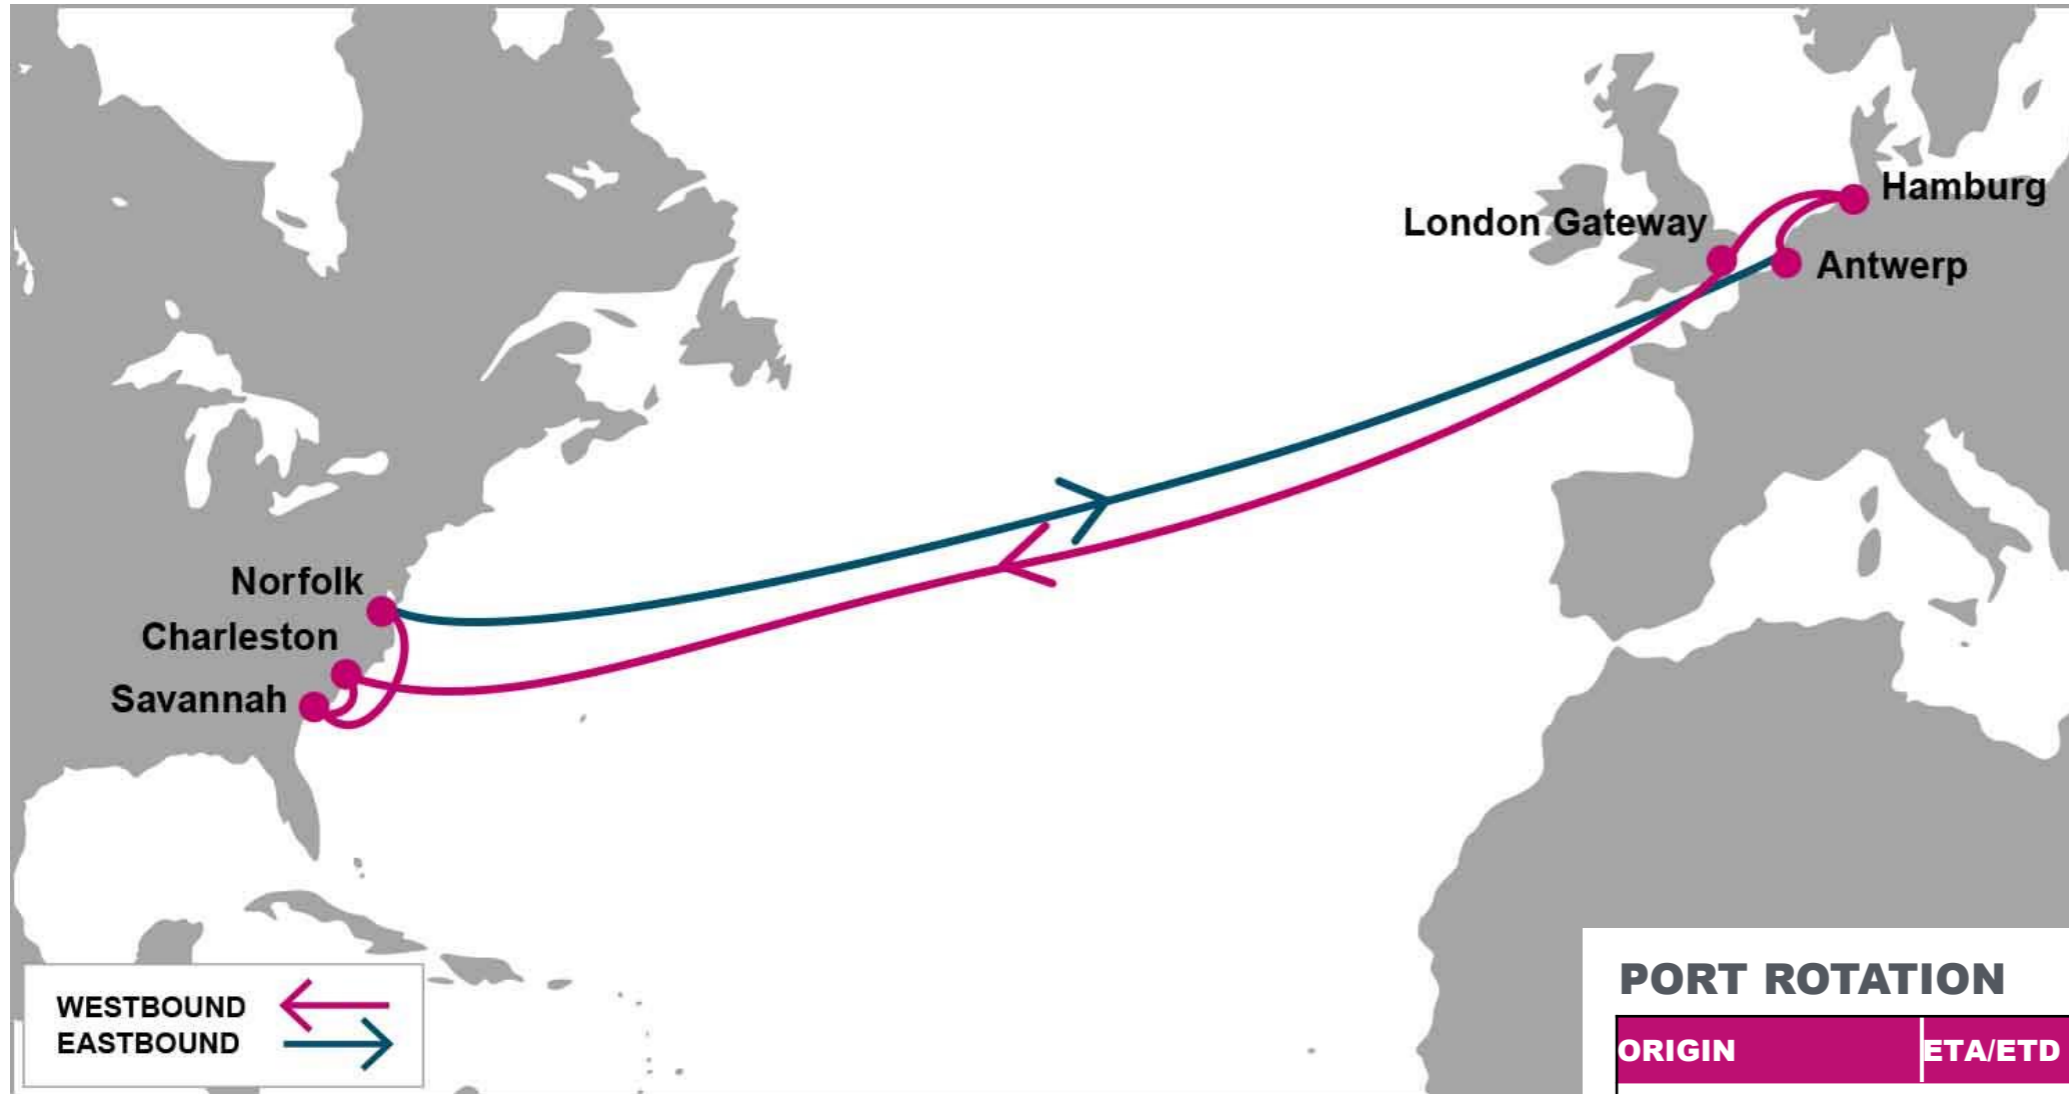

For more information, please click [here](#)

W/B	CHS	SAV	ORF	E/B	ANR	HAM	LGP
ANR	16	20	24	CHS	16	19	22
HAM	12	16	20	SAV	13	16	19
LGP	10	14	18	ORF	9	12	15

PORT ROTATION

(Terminals are subject to change)

ORIGIN	ETA/ETD	TERMINAL
Antwerp	FRI/SAT	PSA Europe Terminal
Hamburg	MON/WED	Container Terminal Altenwerder (CTA)
London Gateway	THU/FRI	DP World London Gateway Port
Charleston	MON/WED	Hugh K. Leatherman Terminal (HLT)
Savannah	FRI/SAT	Garden City Terminal
Norfolk	TUE/WED	Norfolk International Terminal (NIT)
Antwerp	FRI/SAT	PSA Europe Terminal
Turnaround days: 35		

KEY TRANSIT TABLE - UNLOCODE PORT NAME & COUNTRY NAME

ANR: Antwerp, Belgium | HAM: Hamburg, Germany | LGP: London Gateway, UK | CHS: Charleston, USA | SAV: Savannah, USA | ORF: Norfolk, USA

NOTE: Transit times and port rotation are as of now and subject to change