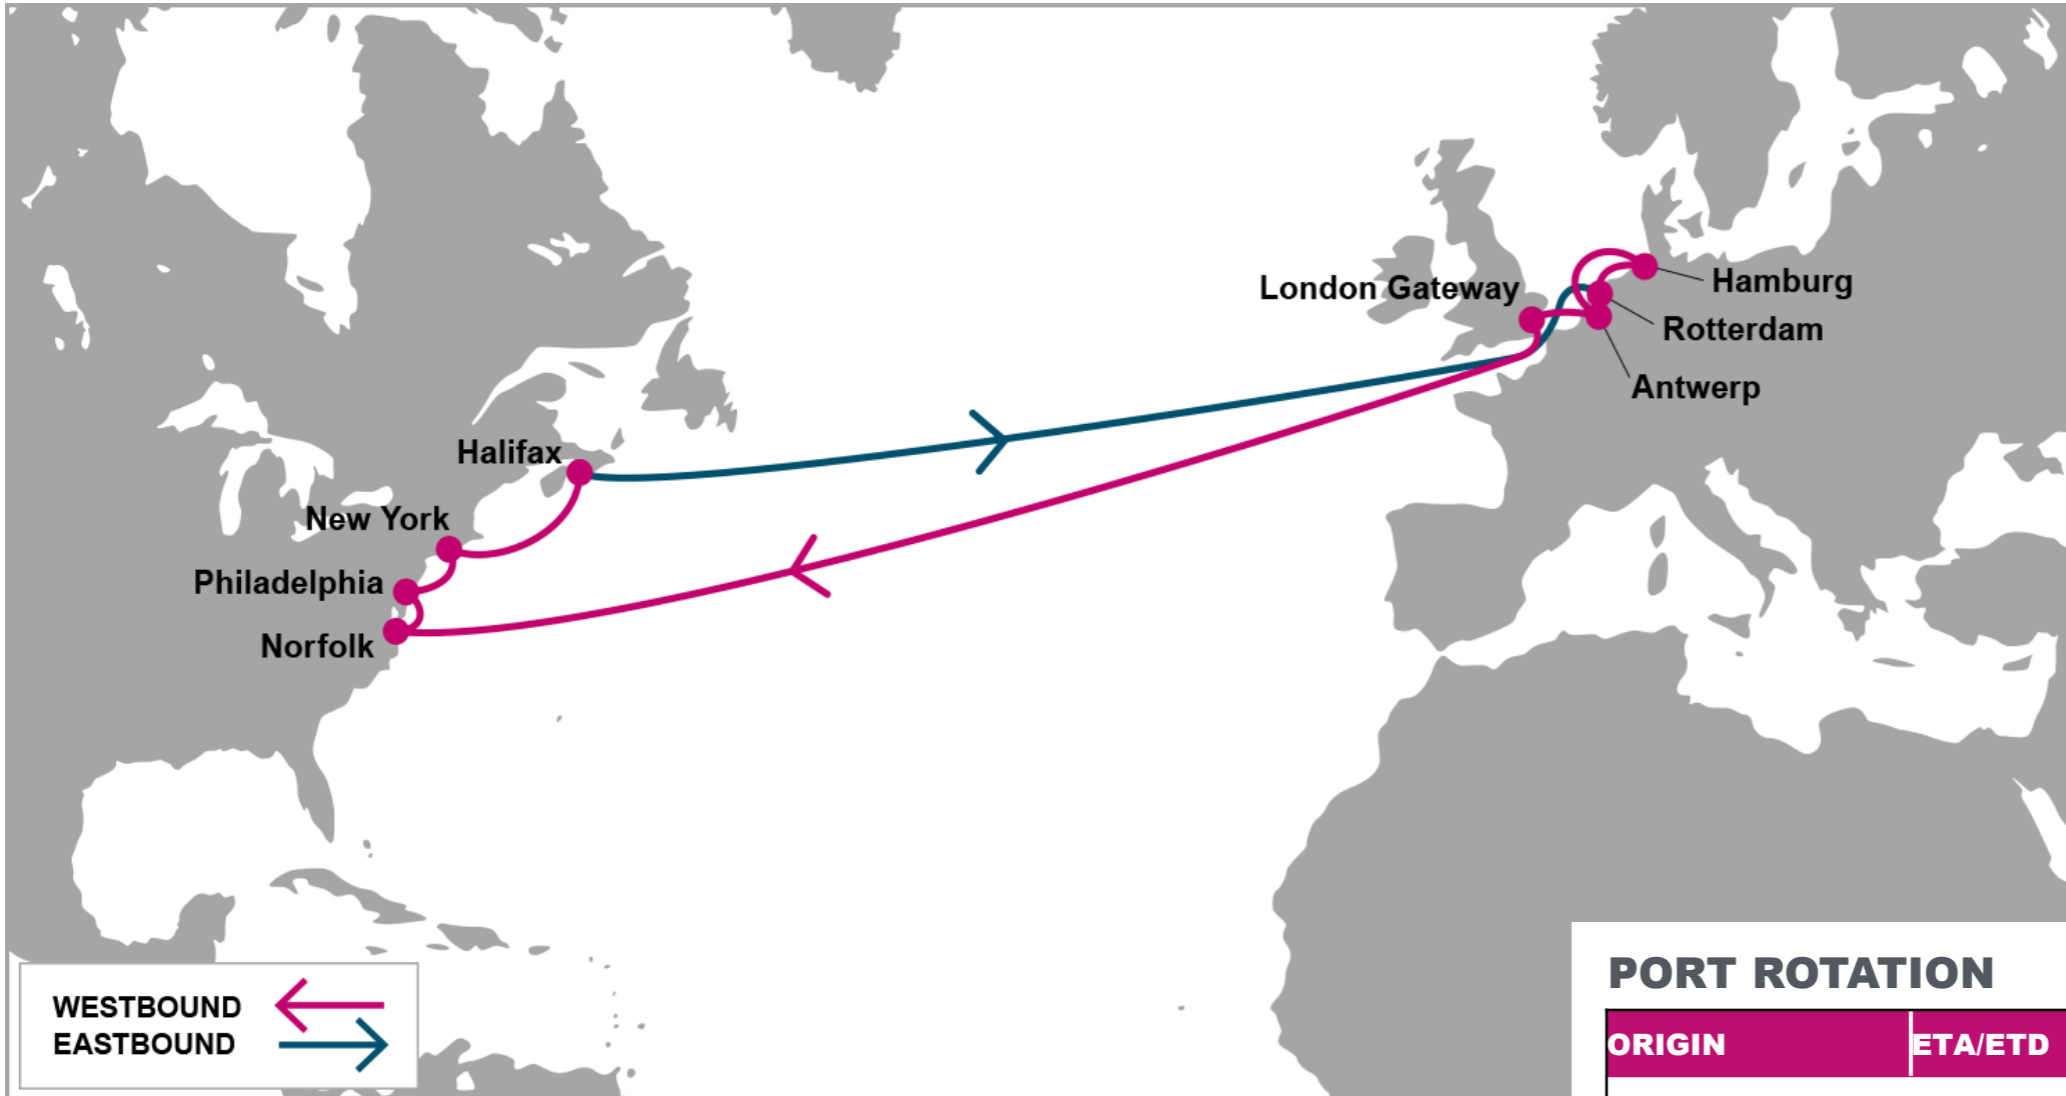

For more information, please click [here](#)

PORT ROTATION

(Terminals are subject to change)

ORIGIN	ETA/ETD	TERMINAL
Rotterdam	FRI/SAT	ECT Delta Terminal
Hamburg	SUN/MON	Container Terminal Burchardkai (CTB)
Antwerp	WED/THU	PSA Europe Terminal
London Gateway	FRI/FRI	DP World London Gateway Port
Norfolk	MON/TUE	Norfolk International Terminal (NIT)
Philadelphia	WED/THU	Packer Avenue Marine Terminal
New York	FRI/SAT	GCT New York
Halifax	MON/MON	Cerescorp Fairview Cove
Rotterdam	FRI/SAT	ECT Delta Terminal
Turnaround days: 35		

W/B	ORF	PHL	NYC	HAL	E/B	RTM	HAM	ANR	LGP
RTM	16	18	20	23	ORF	17	19	22	24
HAM	14	16	18	21	PHL	15	17	20	22
ANR	11	13	15	18	NYC	13	15	18	20
LGP	10	12	14	17	HAL	11	13	16	18

KEY TRANSIT TABLE - UNLOCODE PORT NAME & COUNTRY NAME

RTM: Rotterdam, Netherland | HAM: Hamburg, Germany | ANR: Antwerp, Belgium | LGP: London Gateway, UK | ORF: Norfolk, USA | PHL: Philadelphia, USA | NYC: New York, USA | HAL: Halifax, Canada

NOTE: Transit times and port rotation are as of now and subject to change