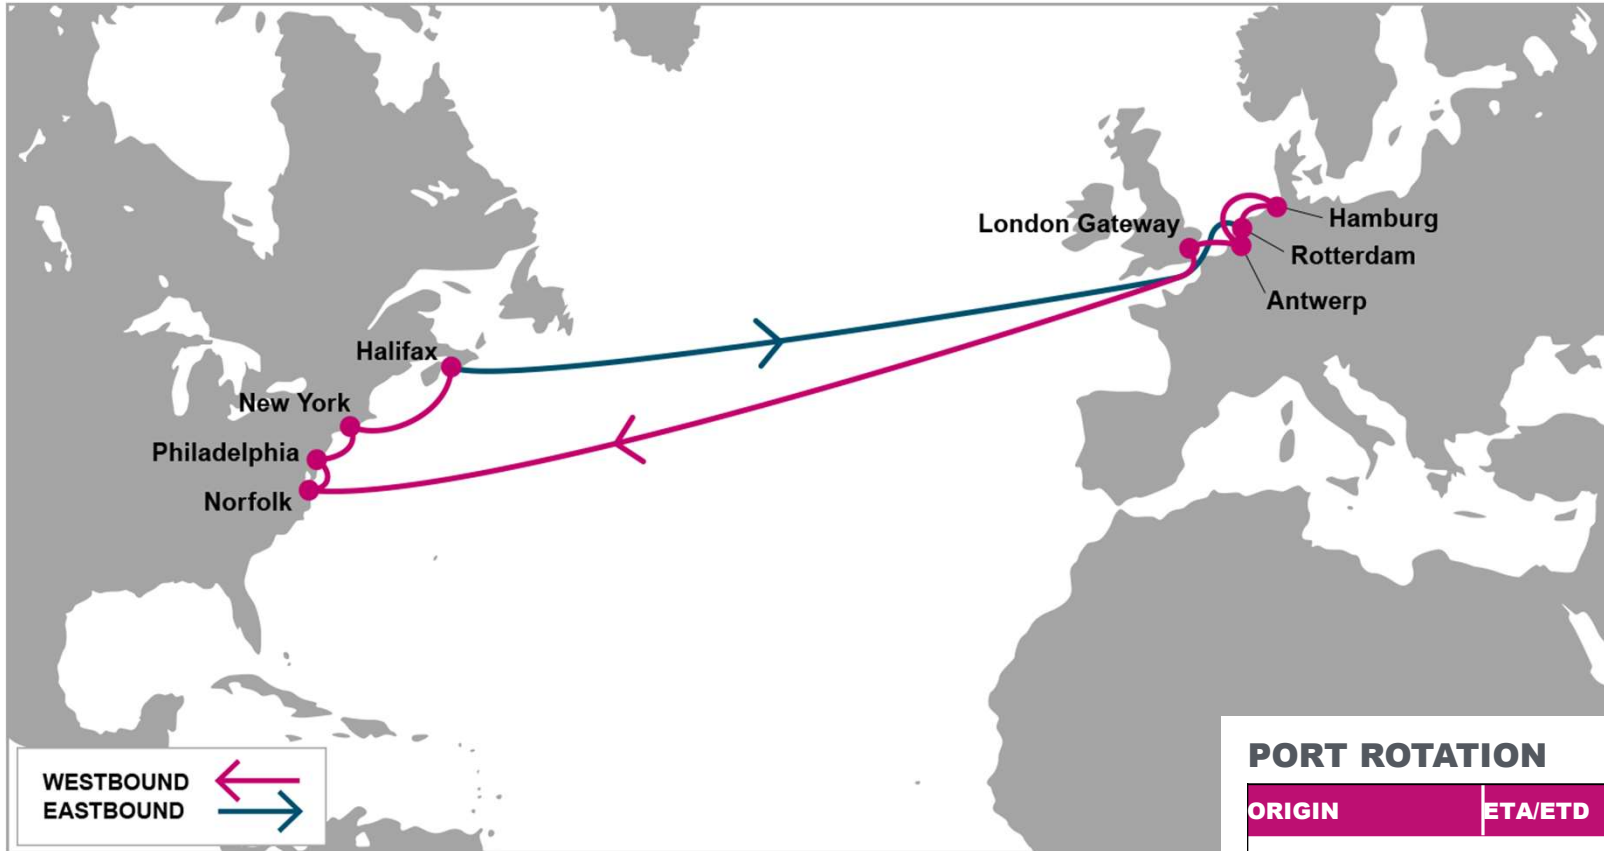

For more information, please click [here](#)

W/B	ORF	PHL	NYC	HAL	E/B	RTM	HAM	ANR	LGP
RTM	16	18	20	23	ORF	17	19	22	24
HAM	14	16	18	21	PHL	15	17	20	22
ANR	11	13	15	18	NYC	13	15	18	20
LGP	10	12	14	17	HAL	11	13	16	18

**KEY TRANSIT TABLE** - UNLOCODE PORT NAME & COUNTRY NAME

**RTM:** Rotterdam, Netherland | **HAM:** Hamburg, Germany | **ANR:** Antwerp, Belgium | **LGP:** London Gateway, UK | **ORF:** Norfolk, USA | **PHL:** Philadelphia, USA | **NYC:** New York, USA | **HAL:** Halifax, Canada

**PORT ROTATION**

(Terminals are subject to change)

ORIGIN	ETA/ETD	TERMINAL
Rotterdam	FRI/SAT	ECT Delta Terminals
Hamburg	SUN/MON	HHLA Container Terminal Altenwerder (CTA)
Antwerp	WED/THU	PSA Antwerp
London Gateway	FRI/FRI	London Gateway Terminal (LGW)
Norfolk	MON/TUE	Norfolk International Terminal (NIT)
Philadelphia	WED/THU	Packer Avenue Marine Terminal
New York	FRI/SAT	GCT New York (NYCT)
Halifax	MON/MON	Fairview Cove
Rotterdam	FRI/SAT	ECT Delta Terminals
<b>Turnaround days: 35</b>		

NOTE: Transit times and port rotation are as of now and subject to change