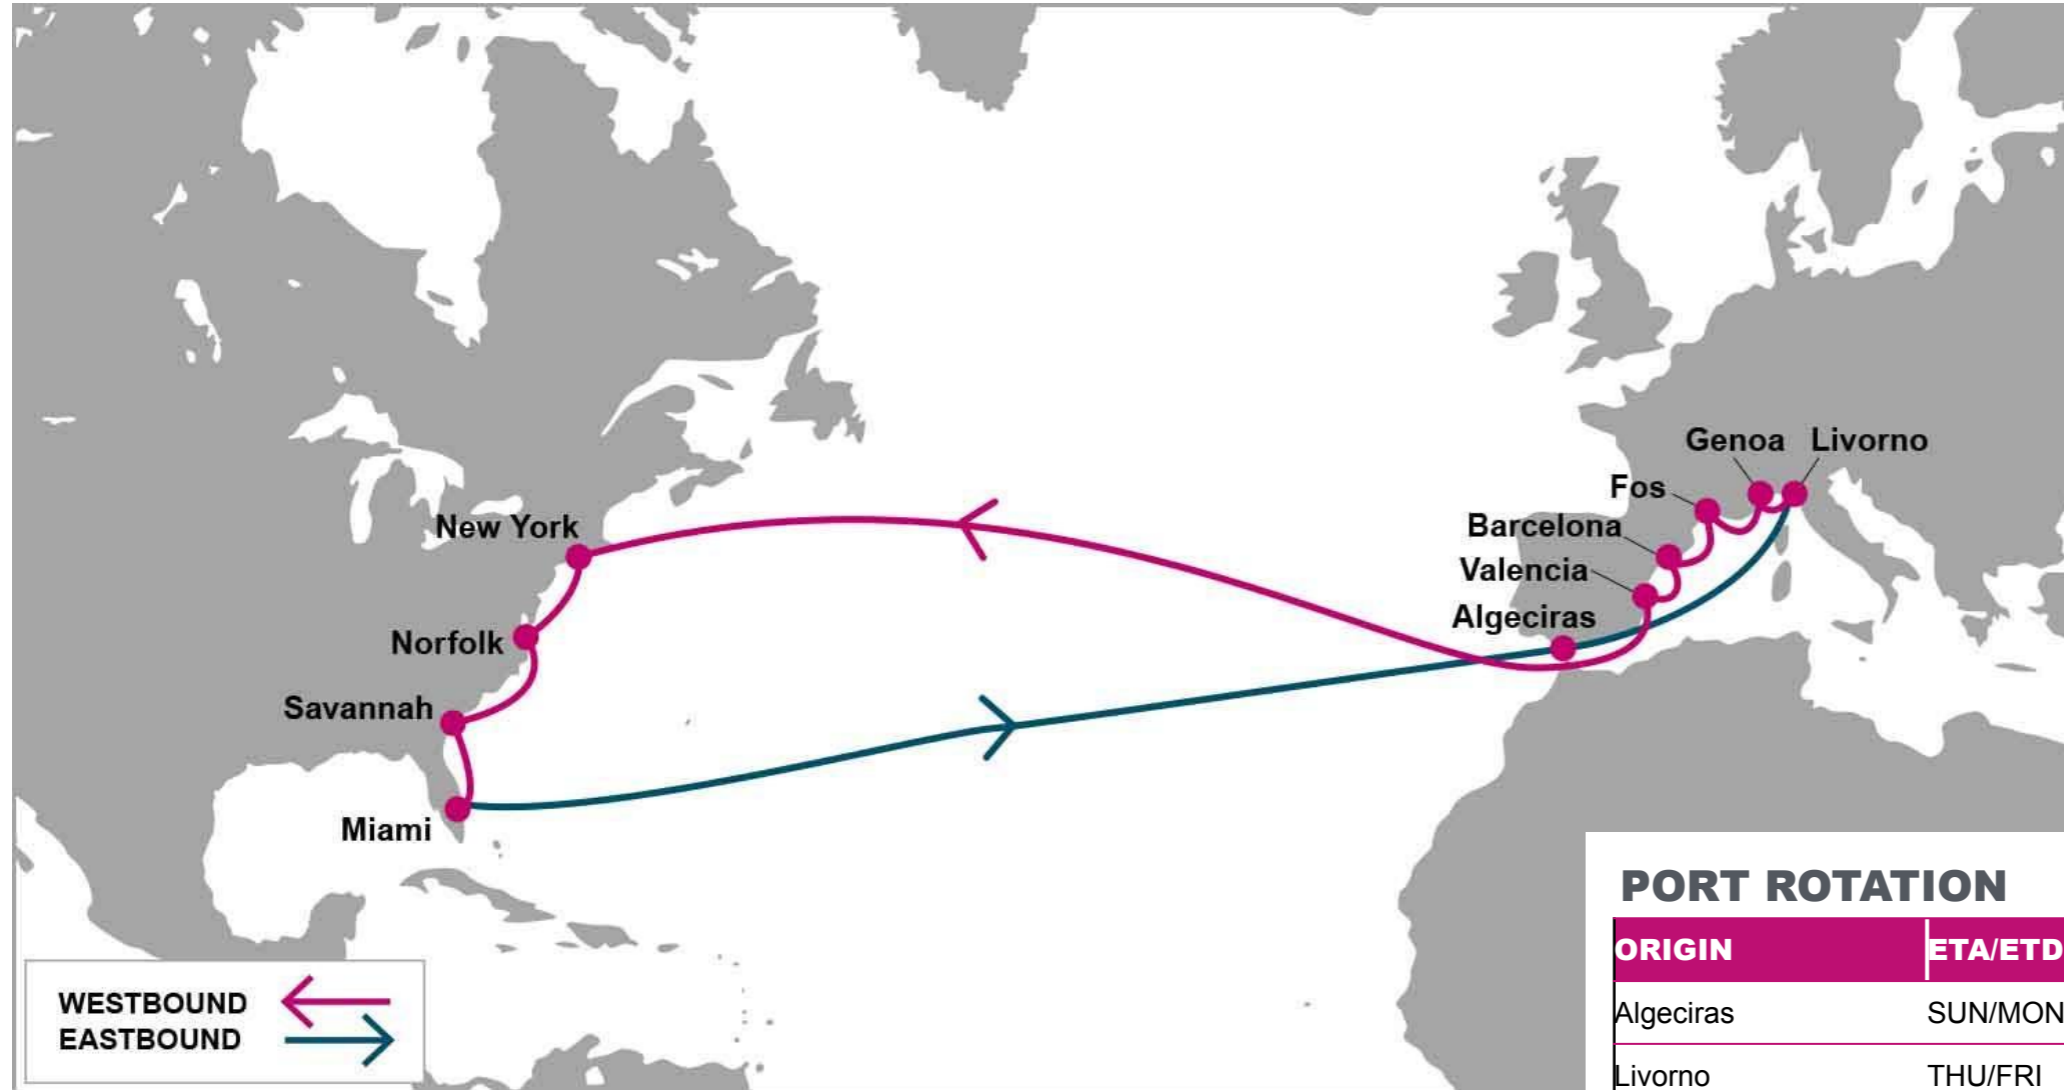

For more information, please click [here](#)

PORT ROTATION

(Terminals are subject to change)

ORIGIN	ETA/ETD	TERMINAL
Algeciras	SUN/MON	Total Terminal International (TTI)
Livorno	THU/FRI	Terminal Darsena Toscana (TDT)
Genoa	SAT/SUN	PSA Genova (former VTE)
Fos	MON/TUE	Eurofos
Barcelona	WED/THU	APM Terminals Barcelona
Valencia	FRI/SAT	Noatum Container Terminal
New York	MON/TUE	Maher Terminals
Norfolk	WED/THU	Norfolk International Terminal (NIT)
Savannah	SAT/SUN	Garden City Terminal
Miami	MON/TUE	South Florida Container Terminal (SFCT)
Algeciras	SUN/MON	Total Terminal International (TTI)
Turnaround days: 42		

W/B	NYC	ORF	SAV	MIA	E/B	ALG	LIV	GOA	FOS	BCN	VLC
ALG	21	23	26	28	NYC	19	23	25	27	29	31
LIV	17	19	22	24	ORF	17	21	23	25	27	29
GOA	15	17	20	22	SAV	14	18	20	22	24	26
FOS	13	15	18	20	MIA	12	16	18	20	22	24
BCN	11	13	16	18							
VLC	9	11	14	16							

KEY TRANSIT TABLE - UNLOCODE PORT NAME & COUNTRY NAME

FOS: Fos, France | **GOA:** Genoa, Italy | **LIV:** Livorno, Italy | **BCN:** Barcelona, Spain | **VLC:** Valencia, Spain | **NYC:** New York, USA | **ORF:** Norfolk, USA | **SAV:** Savannah, USA | **MIA:** Miami, USA | **ALG:** Algeciras, Spain

NOTE: Transit times and port rotation are as of now and subject to change