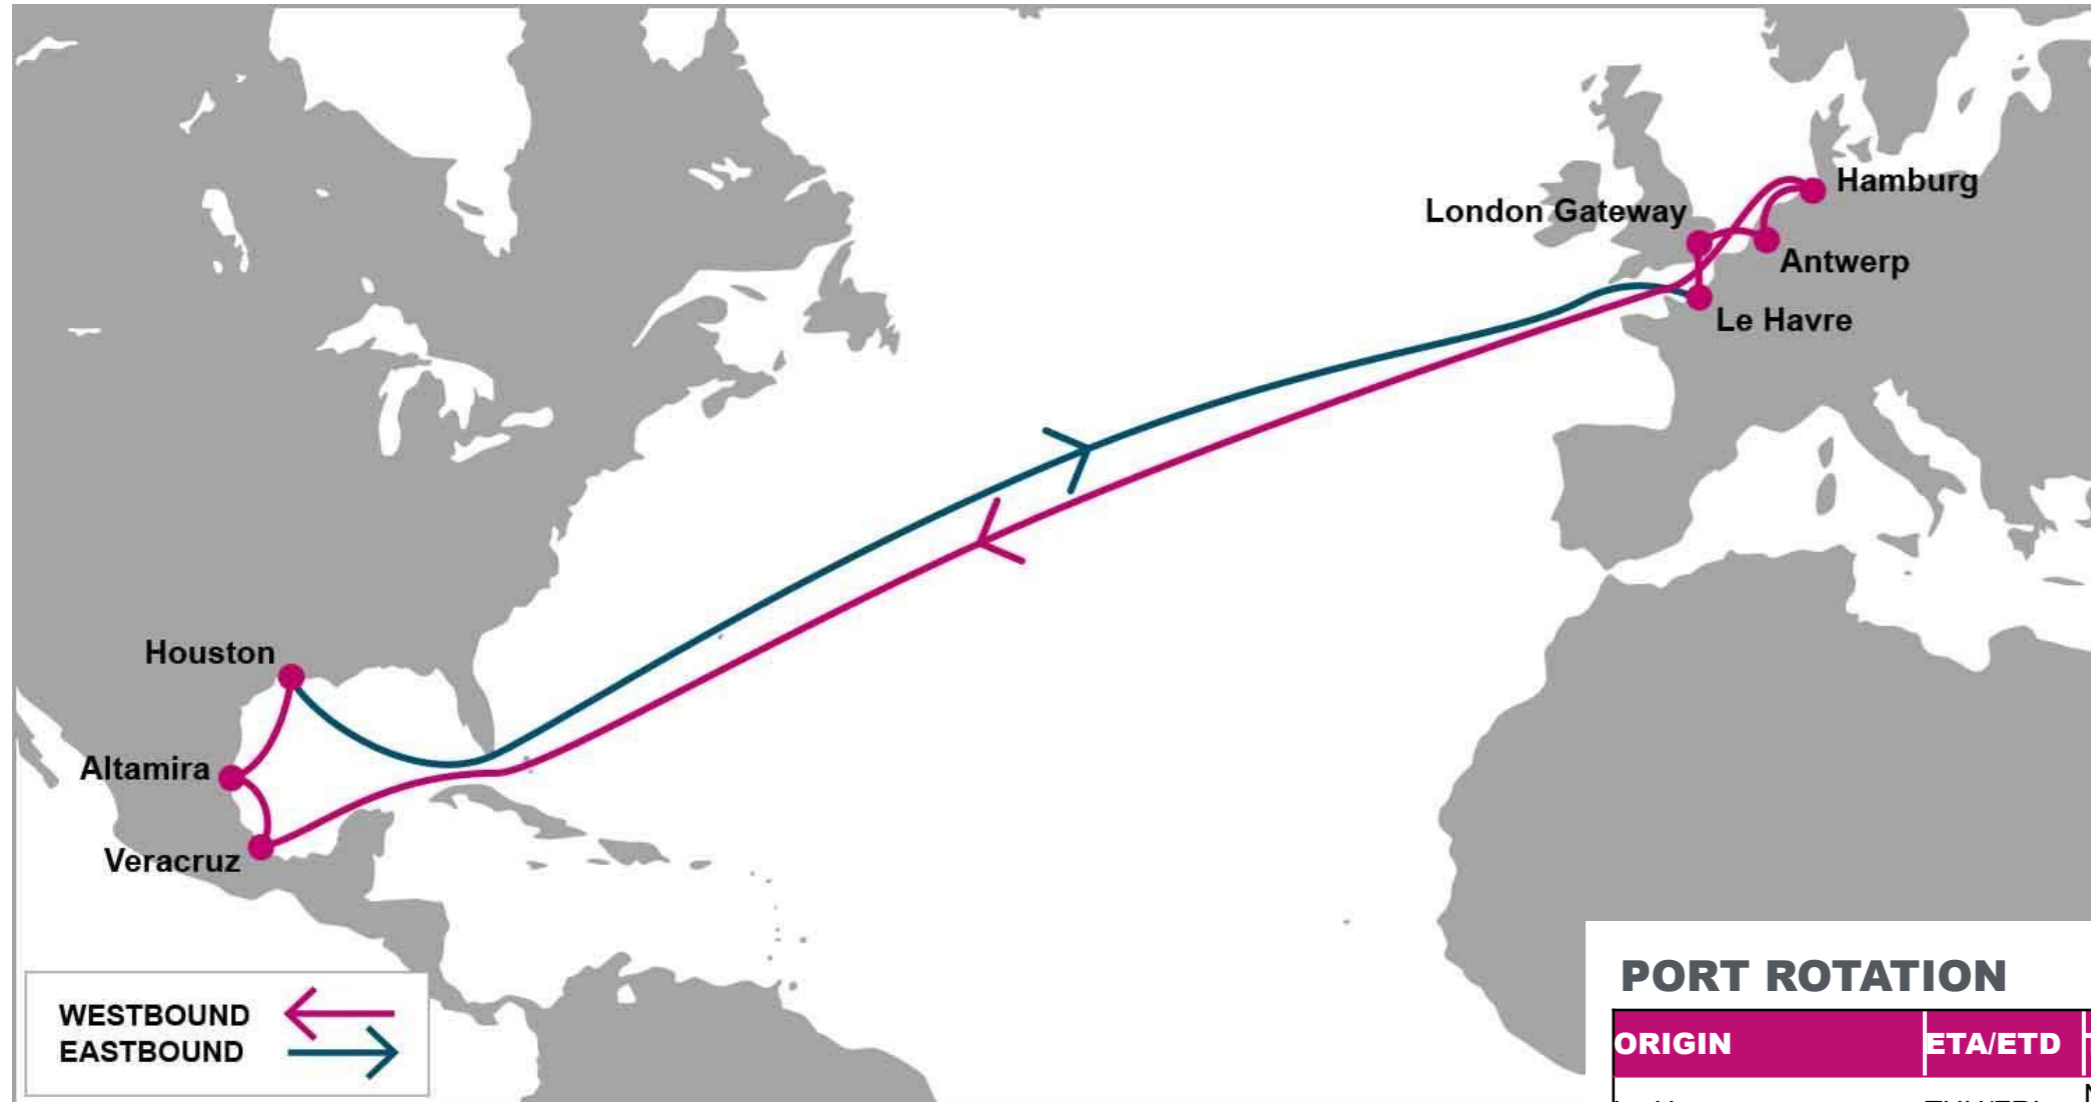

For more information, please click [here](#)

PORT ROTATION

(Terminals are subject to change)

ORIGIN	ETA/ETD	TERMINAL
Le Havre	THU/FRI	North Terminals - Quais de l'Atlantique (CNMP)
London Gateway	SAT/SAT	DP World London Gateway Port
Antwerp	MON/TUE	PSA Europe Terminal
Hamburg	THU/FRI	Container Terminal Altenwerder (CTA)
Veracruz	THU/FRI	Internaconal de Contenedores Asociados de Veracruz
Altamira	SAT/SUN	Infraestructura Portuaria Mexicana (IPM)
Houston	TUE/THU	Barbours Cut Terminal (BCT)
Le Havre	THU/FRI	North Terminals - Quais de l'Atlantique (CNMP)
Turnaround days: 42		

W/B	VER	ATM	HOU	E/B	LEH	LGP	ANR	HAM
LEH	20	22	25	VER	20	22	24	27
LGP	19	21	24	ATM	18	20	22	25
ANR	16	18	21	HOU	14	16	18	21
HAM	13	15	18					

KEY TRANSIT TABLE - UNLOCODE PORT NAME & COUNTRY NAME

LGP: London Gateway, UK | ANR: Antwerp, Belgium | HAM: Hamburg, Germany | TUX: Tuxpan, Mexico | VER: Veracruz, Mexico | ATM: Altamira, Mexico | HOU: Houston, USA | MSY: New Orleans, USA

NOTE: Transit times and port rotation are as of now and subject to change