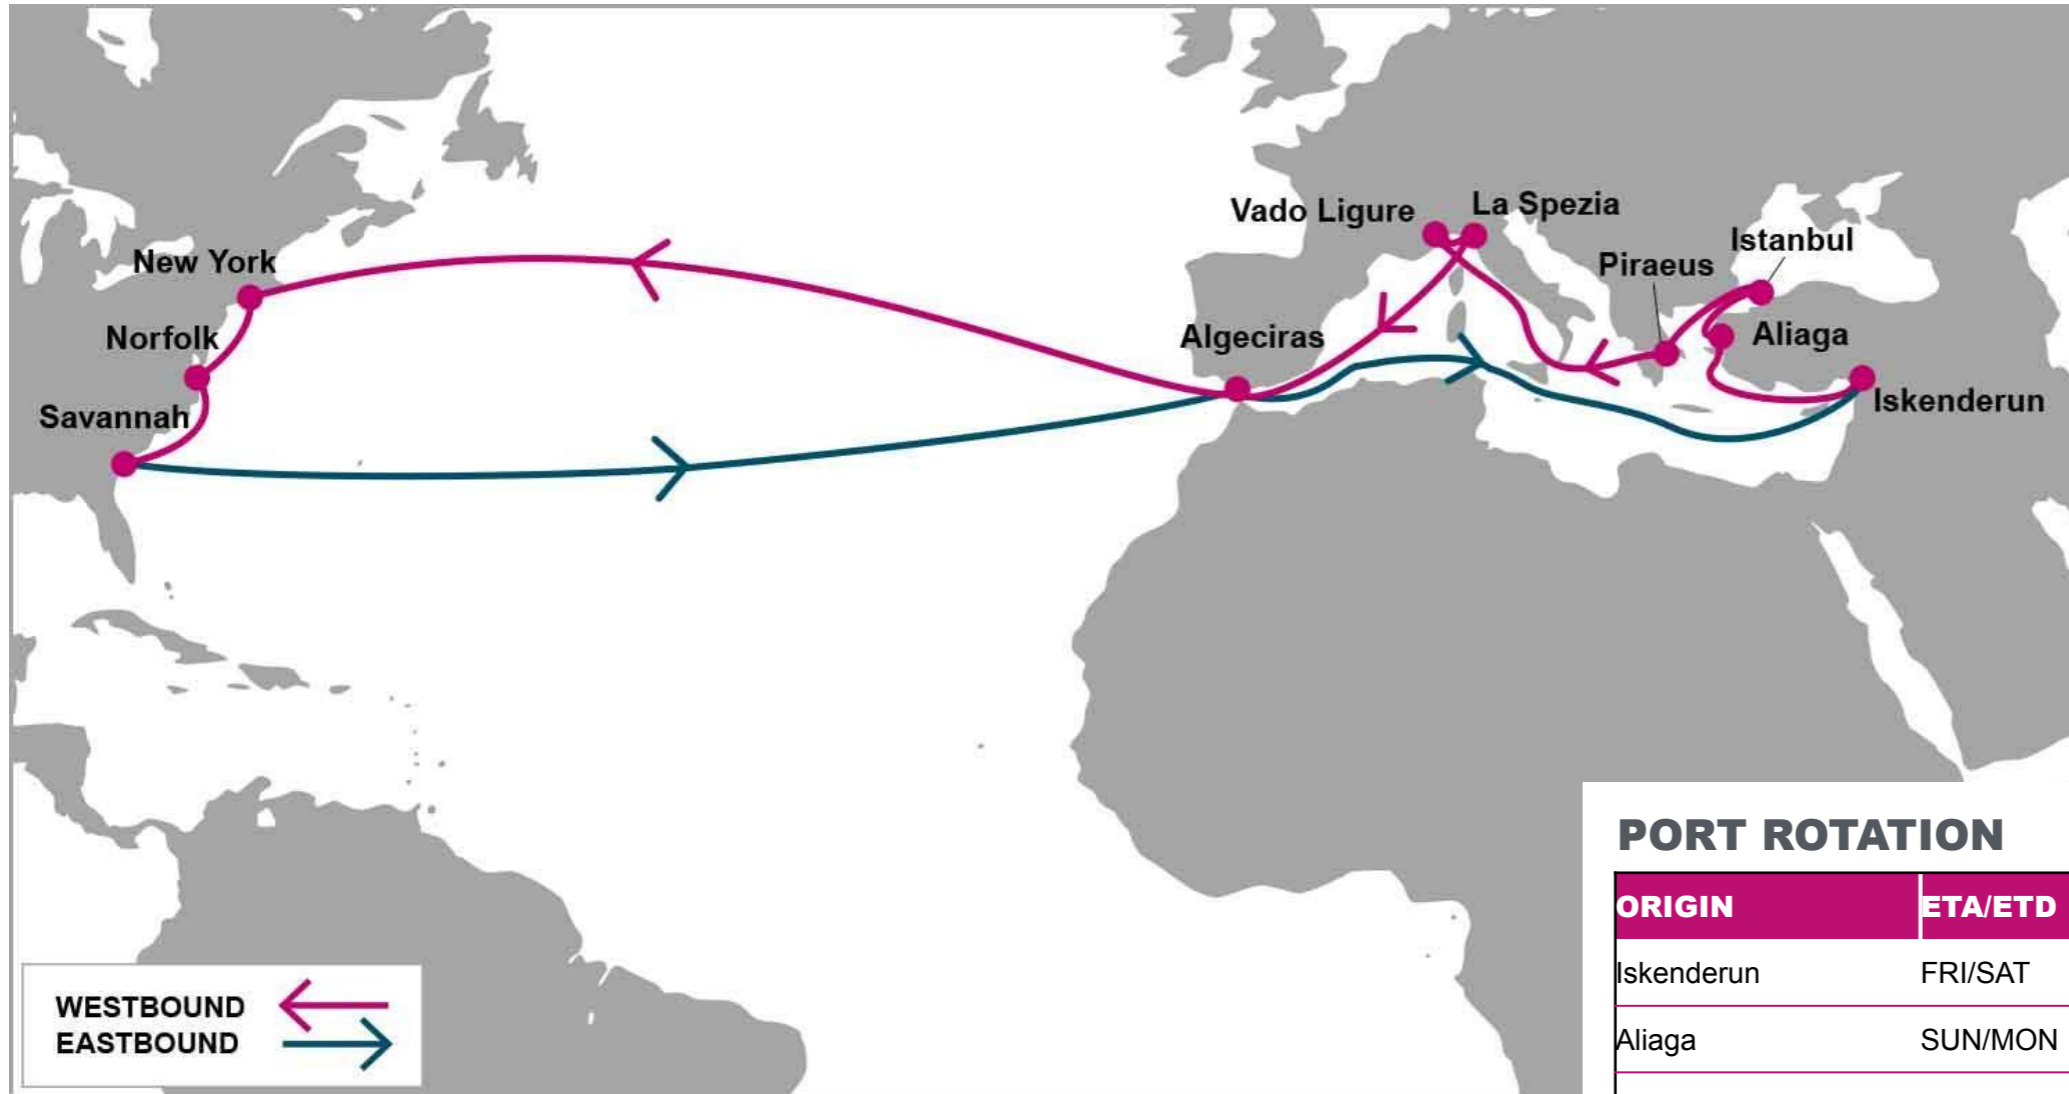

For more information, please click [here](#)

PORT ROTATION

(Terminals are subject to change)

ORIGIN	ETA/ETD	TERMINAL
Iskenderun	FRI/SAT	Limakport Iskenderun
Aliaga	SUN/MON	Nemport
Istanbul	TUE/TUE	Kumport
Piraeus	WED/THU	Piraeus Container Terminal (PCT)
Vado Ligure	SAT/SUN	APMT Vado Ligure
La Spezia	SUN/MON	La Spezia Container Terminal (LSCT)
Algeciras	THU/FRI	Total Terminal International (TTI)
New York	FRI/SAT	Maher Terminals
Norfolk	SUN/MON	Norfolk International Terminal (NIT)
Savannah	TUE/WED	Garden City Terminal
Algeciras	SUN/SUN	Total Terminal International (TTI)
Iskenderun	FRI/SAT	Limakport Iskenderun
Turnaround days: 42		

W/B	NYC	ORF	SAV	E/B	ALG	ISK	ALI	IST	PIR	VDL	SPE
ISK	20	22	24	NYC	15	20	22	24	25	28	29
ALI	18	20	22	ORF	13	18	20	22	23	26	27
IST	17	19	21	SAV	11	16	18	20	21	24	25
PIR	15	17	19								
VDL	12	14	16								
SPE	11	13	15								
ALG	07	09	11								

KEY TRANSIT TABLE - UNLOCODE PORT NAME & COUNTRY NAME

ISK: Iskenderun, Türkiye | ALI: Aliaga, Türkiye | IST: Istanbul, Türkiye | PIR: Piraeus, Greece | VDL: Vado Ligure, Italy | SPE: La Spezia, Italy | ALG: Algeciras, Spain | NYC: New York, USA | ORF: Norfolk, USA | SAV: Savannah, USA

NOTE: Transit times and port rotation are as of now and subject to change