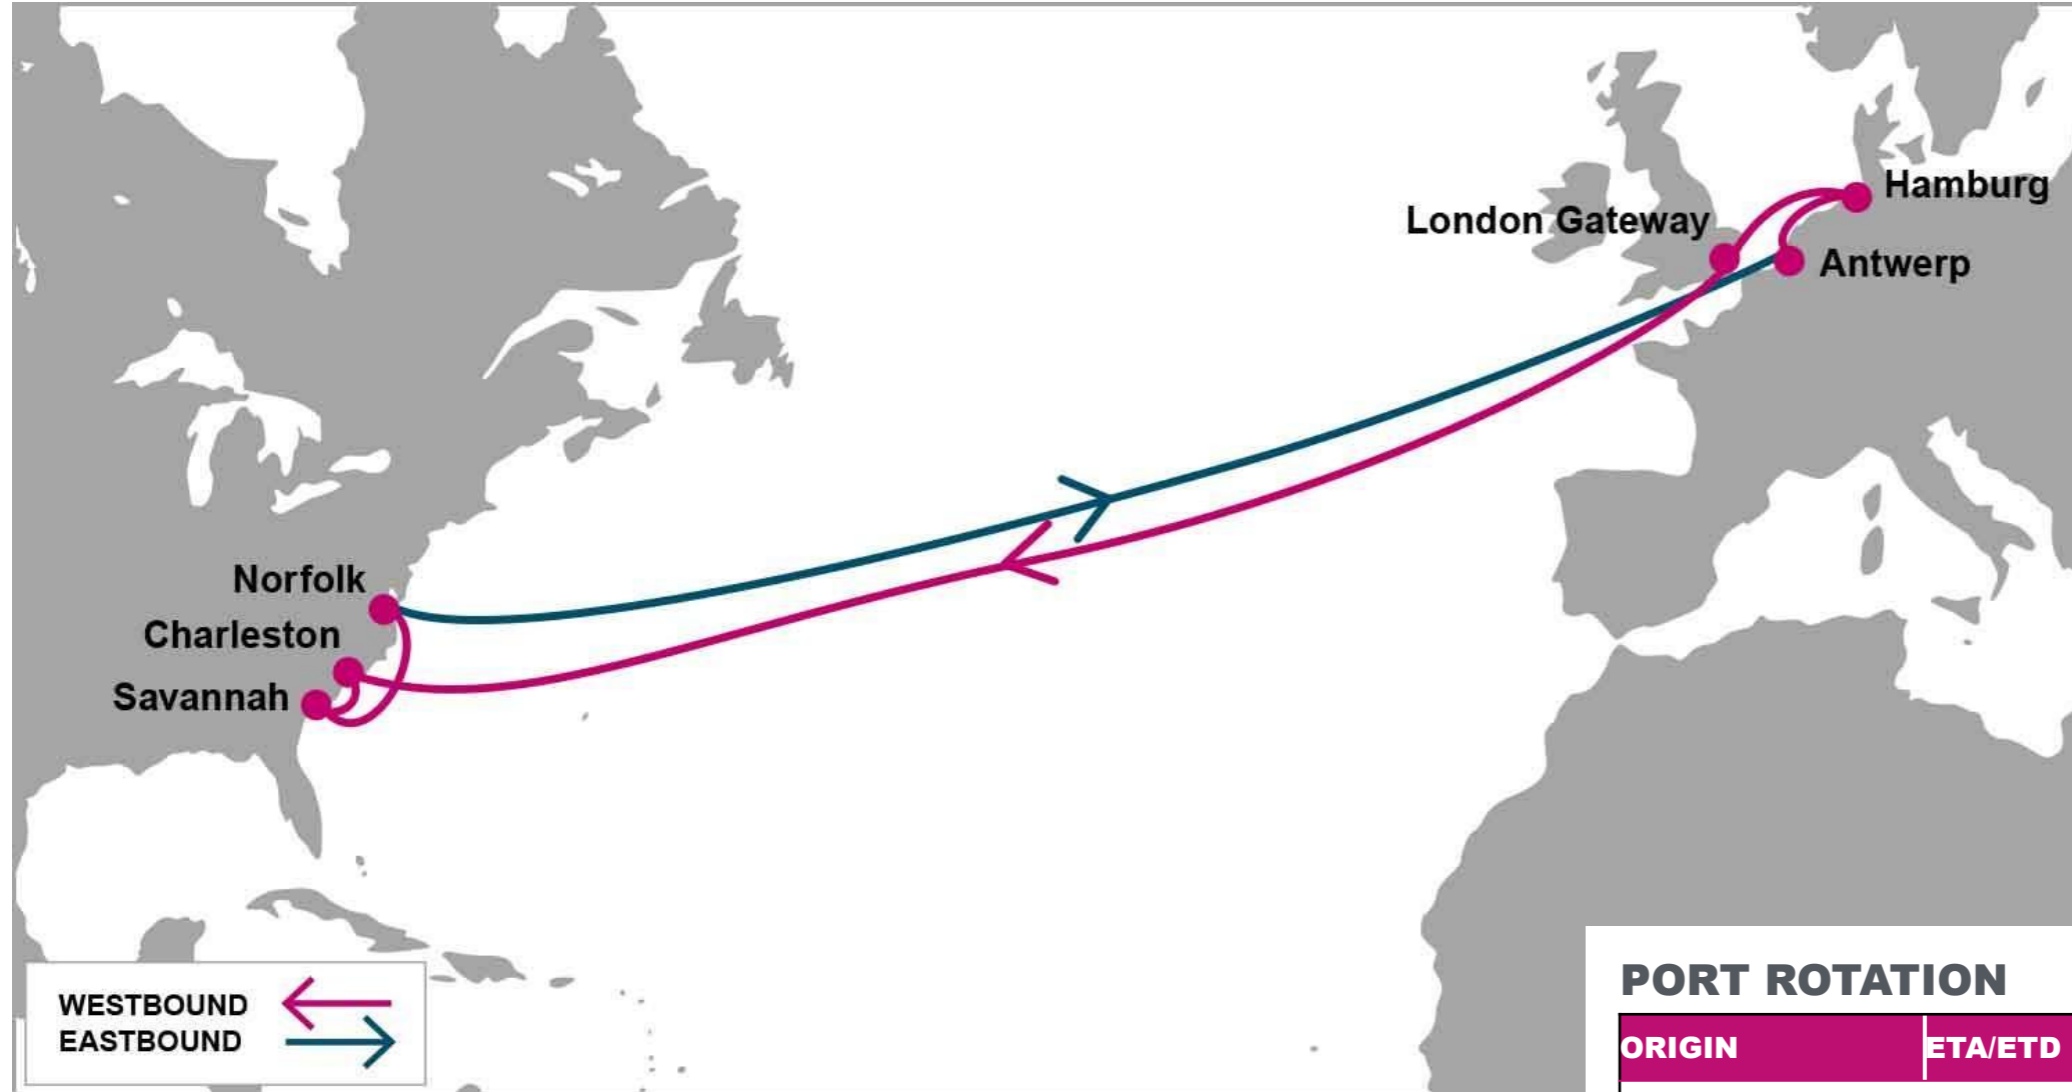

For more information, please click [here](#)

W/B	CHS	SAV	ORF	E/B	ANR	HAM	LGP
ANR	15	19	23	CHS	16	19	22
HAM	12	16	20	SAV	13	16	19
LGP	10	14	18	ORF	9	12	15

PORT ROTATION

(Terminals are subject to change)

ORIGIN	ETA/ETD	TERMINAL
Antwerp	FRI/SUN	PSA Europe Terminal
Hamburg	MON/WED	Container Terminal Altenwerder (CTA)
London Gateway	THU/FRI	DP World London Gateway Port
Charleston	MON/WED	Wando Welch Terminal (WWT)
Savannah	FRI/SAT	Garden City Terminal
Norfolk	TUE/WED	Norfolk International Terminal (NIT)
Antwerp	FRI/SUN	PSA Europe Terminal
Turnaround days: 35		

KEY TRANSIT TABLE - UNLOCODE PORT NAME & COUNTRY NAME

ANR: Antwerp, Belgium | **HAM:** Hamburg, Germany | **LGP:** London Gateway, UK | **CHS:** Charleston, USA | **SAV:** Savannah, USA | **ORF:** Norfolk, USA

NOTE: Transit times and port rotation are as of now and subject to change