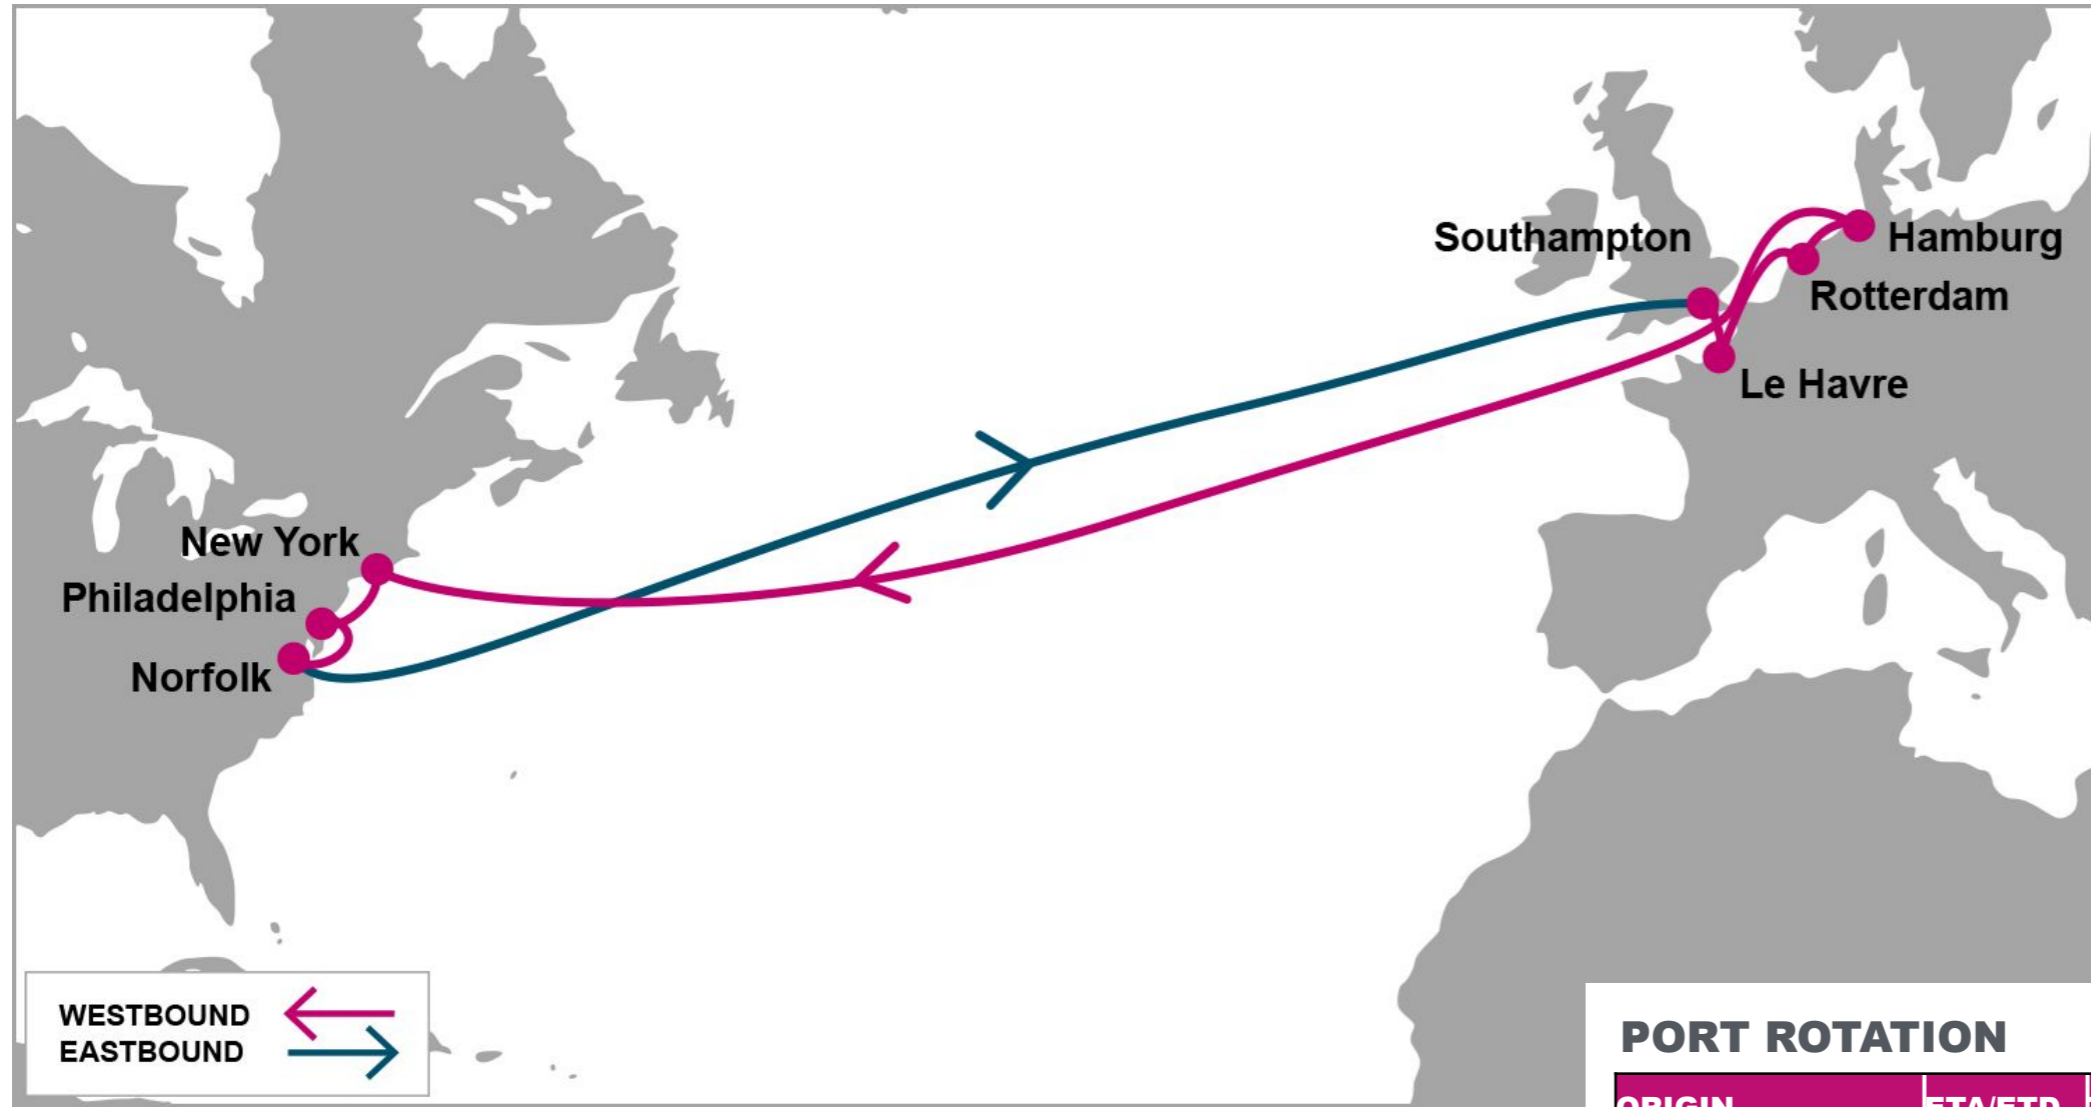

For more information, please click [here](#)

WESTBOUND ←
EASTBOUND →

PORT ROTATION

(Terminals are subject to change)

ORIGIN	ETA/ETD	TERMINAL
Southampton	SAT/SAT	DP World Southampton
Le Havre	SUN/MON	North Terminals - Quais de Amerique (CNMP)
Rotterdam	TUE/THU	ECT Delta Terminal
Hamburg	FRI/SAT	Container Terminal Altenwerder (CTA)
New York	TUE/THU	Maher Terminals
Philadelphia	FRI/SAT	Packer Avenue Marine Terminal
Norfolk	MON/TUE	Norfolk International Terminal (NIT)
Southampton	SAT/SAT	DP World Southampton
Turnaround days: 35		

W/B	NYC	PHL	ORF	E/B	SOU	LEH	RTM	HAM
SOU	17	21	23	NYC	15	16	18	21
LEH	15	19	21	PHL	13	14	16	19
RTM	12	16	18	ORF	11	12	14	17
HAM	10	14	16					

KEY TRANSIT TABLE - UNLOCODE PORT NAME & COUNTRY NAME

LEH: Le Havre, France | SOU: Southampton, UK | RTM: Rotterdam, Netherland | HAM: Hamburg, Germany | NYC: New York, USA | PHL: Philadelphia, USA | ORF: Norfolk, USA

NOTE: Transit times and port rotation are as of now and subject to change