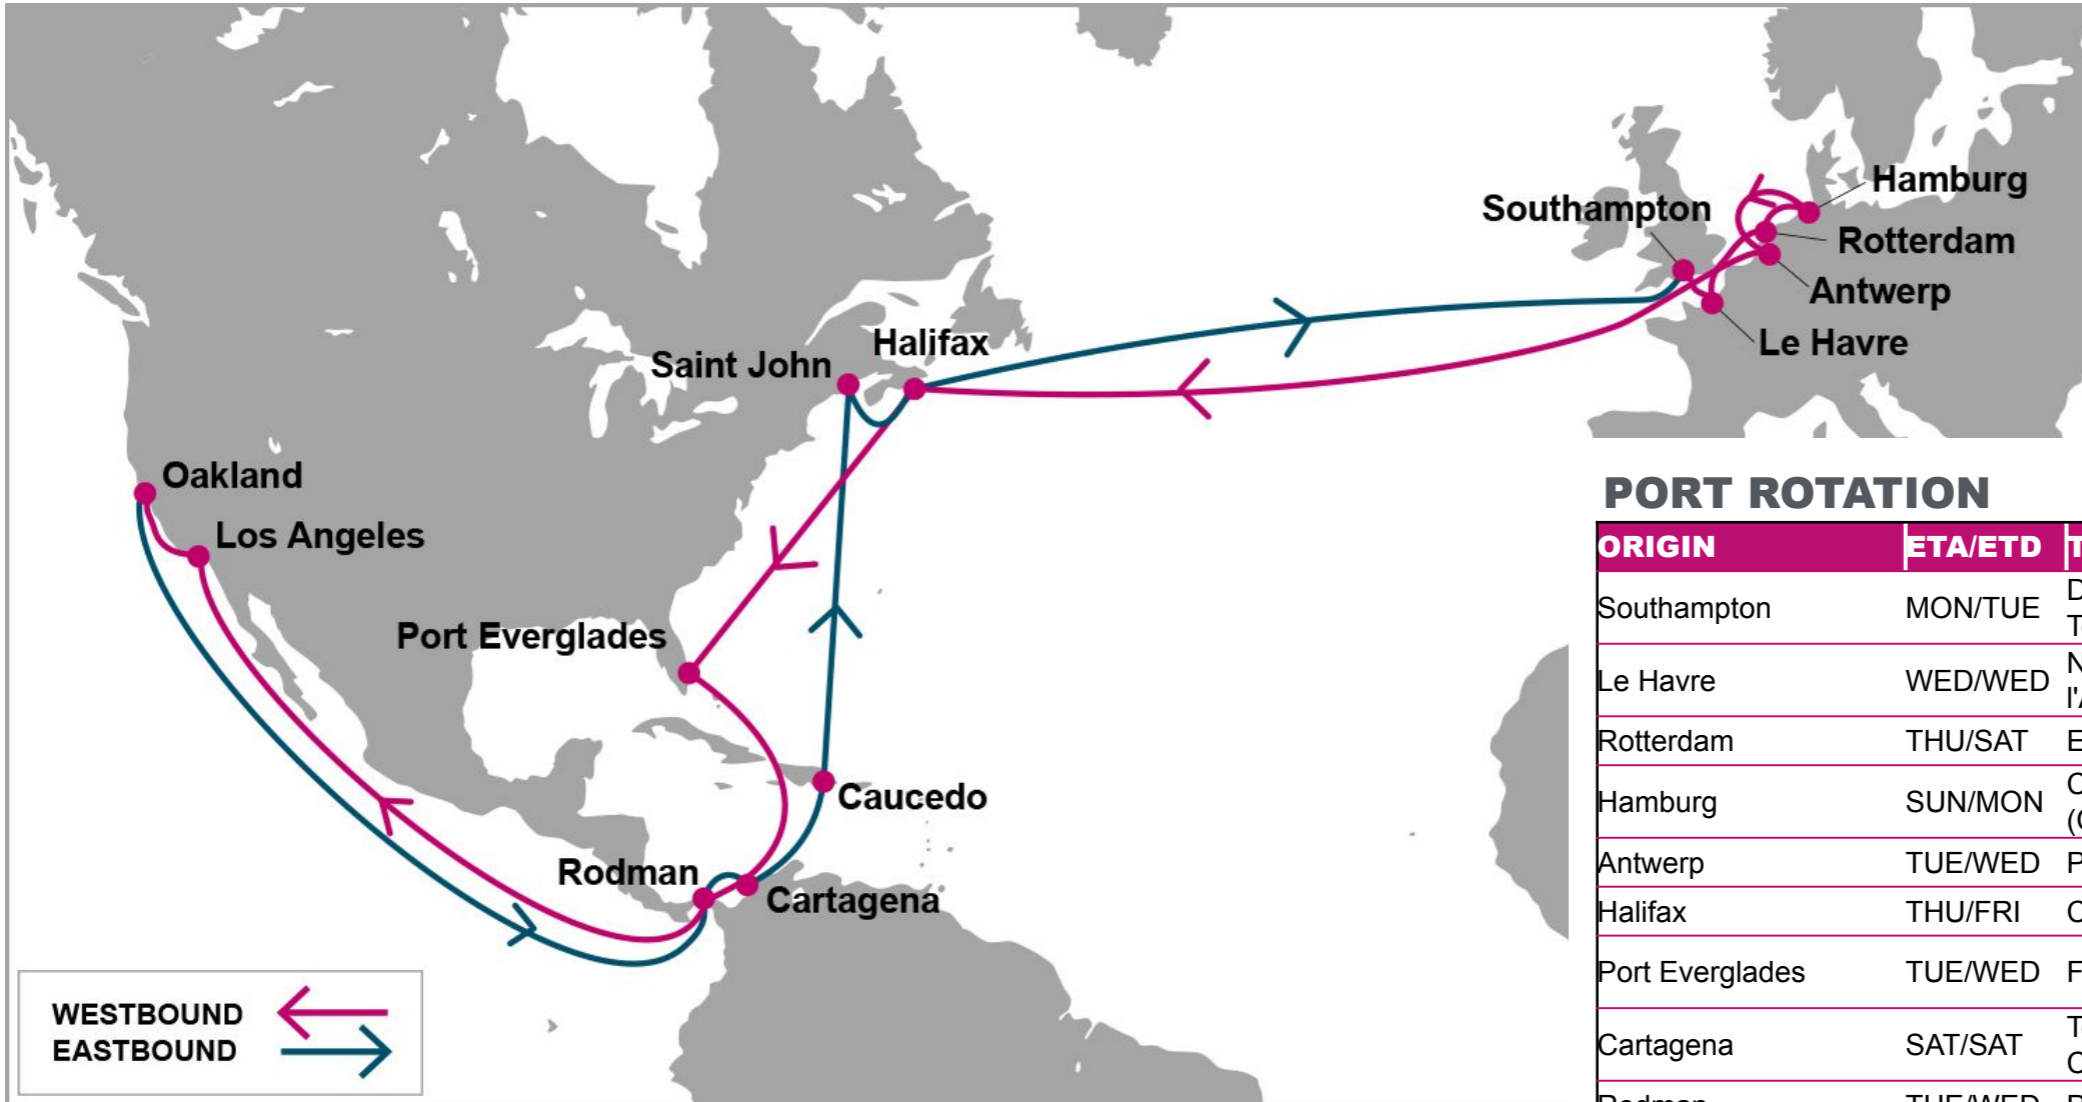

For more information, please click [here](#)

PORT ROTATION

(Terminals are subject to change)

ORIGIN	ETA/ETD	TERMINAL
Southampton	MON/TUE	DP World Southampton Container Terminal (SCT)
Le Havre	WED/WED	North Terminals - Quais de l'Atlantique (CNMP)
Rotterdam	THU/SAT	ECT Delta Terminal
Hamburg	SUN/MON	Container Terminal Altenwerder (CTA)
Antwerp	TUE/WED	PSA Europe Terminal
Halifax	THU/FRI	Ceres Halifax
Port Everglades	TUE/WED	Florida International Terminal
Cartagena	SAT/SAT	Terminal De Contenedores De Cartagena (Contecar)
Rodman	TUE/WED	PSA Panama International Terminal
Los Angeles	WED/SAT	Yusen Terminal International (YTI)
Oakland	SUN/TUE	Trapac Container Terminal
Rodman	THU/THU	PSA Panama International Terminal
Cartagena	SUN/SUN	Terminal De Contenedores De Cartagena (Contecar)
Caucedo	TUE/TUE	DP World Caucedo
Saint John	THU/FRI	DP World Saint John Terminal
Halifax	SAT/SUN	Ceres Halifax
Southampton	MON/TUE	DP World Southampton Container Terminal (SCT)
Turnaround days: 77		

W/B	HAL	PEF	CTG	ROD	LAX	OAK	E/B	SOU	LEH	RTM	HAM	ANR
SOU	16	21	25	28	36	40	LAX	37	39	40	43	45
LEH	15	20	24	27	35	39	OAK	34	36	37	40	42
RTM	12	17	21	24	32	36	ROD	25	27	28	31	33
HAM	10	15	19	22	30	34	CTG	22	24	25	28	30
ANR	8	13	17	20	28	32	CAU	20	22	23	26	28
							SJB	10	13	16	18	27
							HAL	8	10	11	14	16

KEY TRANSIT TABLE - UNLOCODE PORT NAME & COUNTRY NAME

SOU: Southampton, UK | RTM: Rotterdam, Netherland | HAM: Hamburg, Germany | ANR: Antwerp, Belgium | LEH: Le Havre, France | OAK: Oakland, USA | LAX: Los Angeles, USA | ROD: Rodman, Panama | CTG: Cartagena, Colombia | CAU: Caucedo, Dominican Republic | SJB: Saint John, Canada | HAL: Halifax, Canada | PEF: Port Everglades, USA |

NOTE: Transit times and port rotation are as of now and subject to change