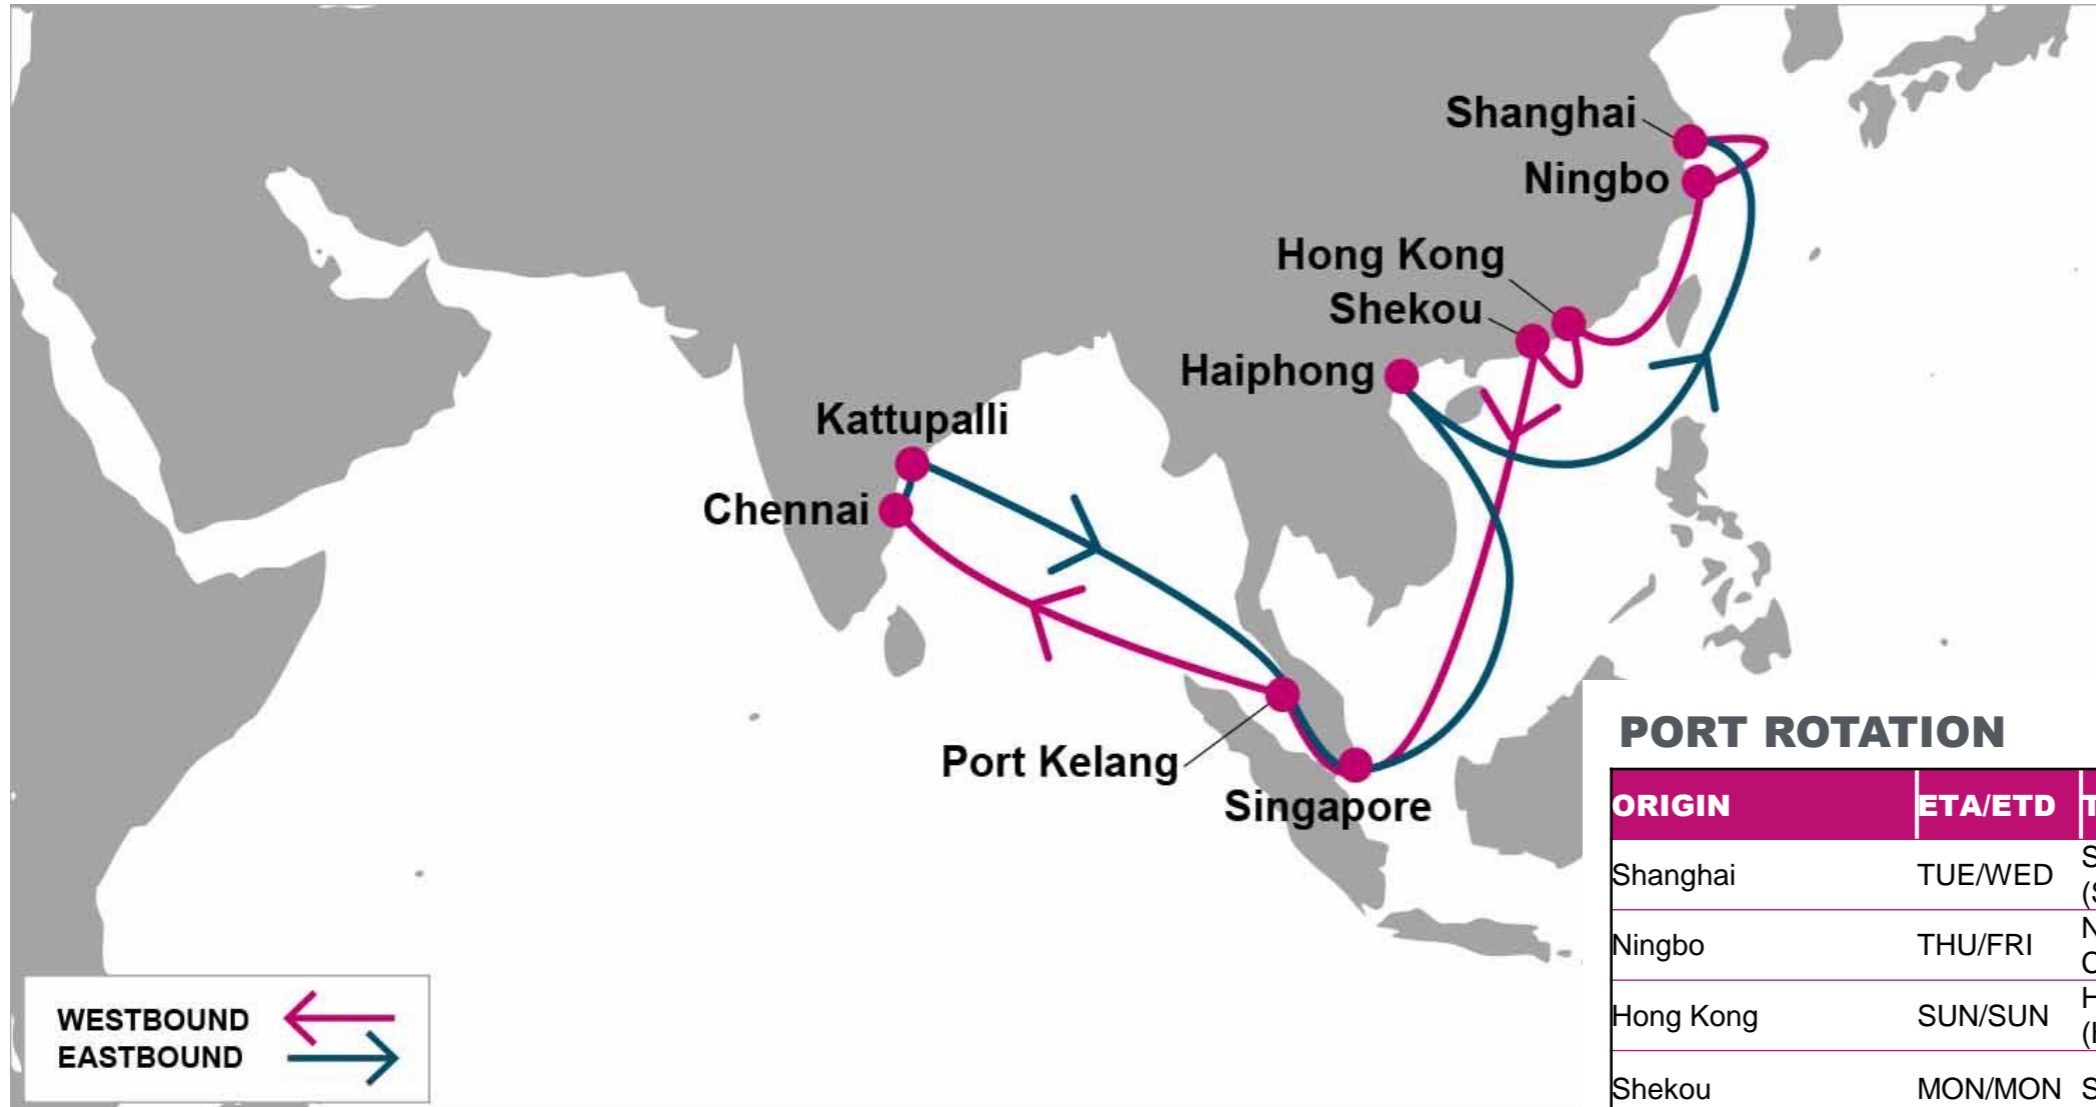

For more information, please click [here](#)

PORT ROTATION

(Terminals are subject to change)

ORIGIN	ETA/ETD	TERMINAL
Shanghai	TUE/WED	SIPG Waigaoqiao Phase V/VI (SMCT)
Ningbo	THU/FRI	Ningbo Port Group Beilun Third Container Terminal (BLTCT)
Hong Kong	SUN/SUN	Hongkong International Terminals (HIT)
Shekou	MON/MON	Shekou Container Terminal (SCT)
Singapore	FRI/SAT	PSA Singapore
Port Kelang	SUN/MON	Westports / North Port
Chennai	FRI/SUN	PSA Chennai (CITPL)
Kattupalli	SUN/SUN	Adani Kattupalli
Port Kelang	FRI/SAT	North Port
Singapore	SUN/MON	PSA Singapore
Haiphong	THU/FRI	Haiphong International Container Terminal (HICT)
Shanghai	TUE/WED	SIPG Waigaoqiao Phase V/VI (SMCT)

Turnaround days: 35

W/B	SIN	PKG	MAA	KTP	E/B	KTP	PKG	SIN	HPH	SHA
SHA	9	11	16	18	MAA	5	7	11	16	
NGB	7	9	14	16	KTP	5	7	11	16	
HKG	5	7	12	14	PKG		1	5	10	
SHK	4	6	11	13	SIN			3	8	
SIN		1	6	8	HPH					4
PKG			4	6						

KEY TRANSIT TABLE - UNLOCODE PORT NAME & COUNTRY NAME

SHA: Shanghai, China | NGB: Ningbo, China | HKG: Hong Kong, China | SHK: Shekou, China | SIN: Singapore, Singapore | PKG: Port Kelang, Malaysia | MAA: Chennai, India | KTP: Kattupalli, India | HPH: Haiphong, Vietnam

NOTE: Transit times and port rotation are as of now and subject to change