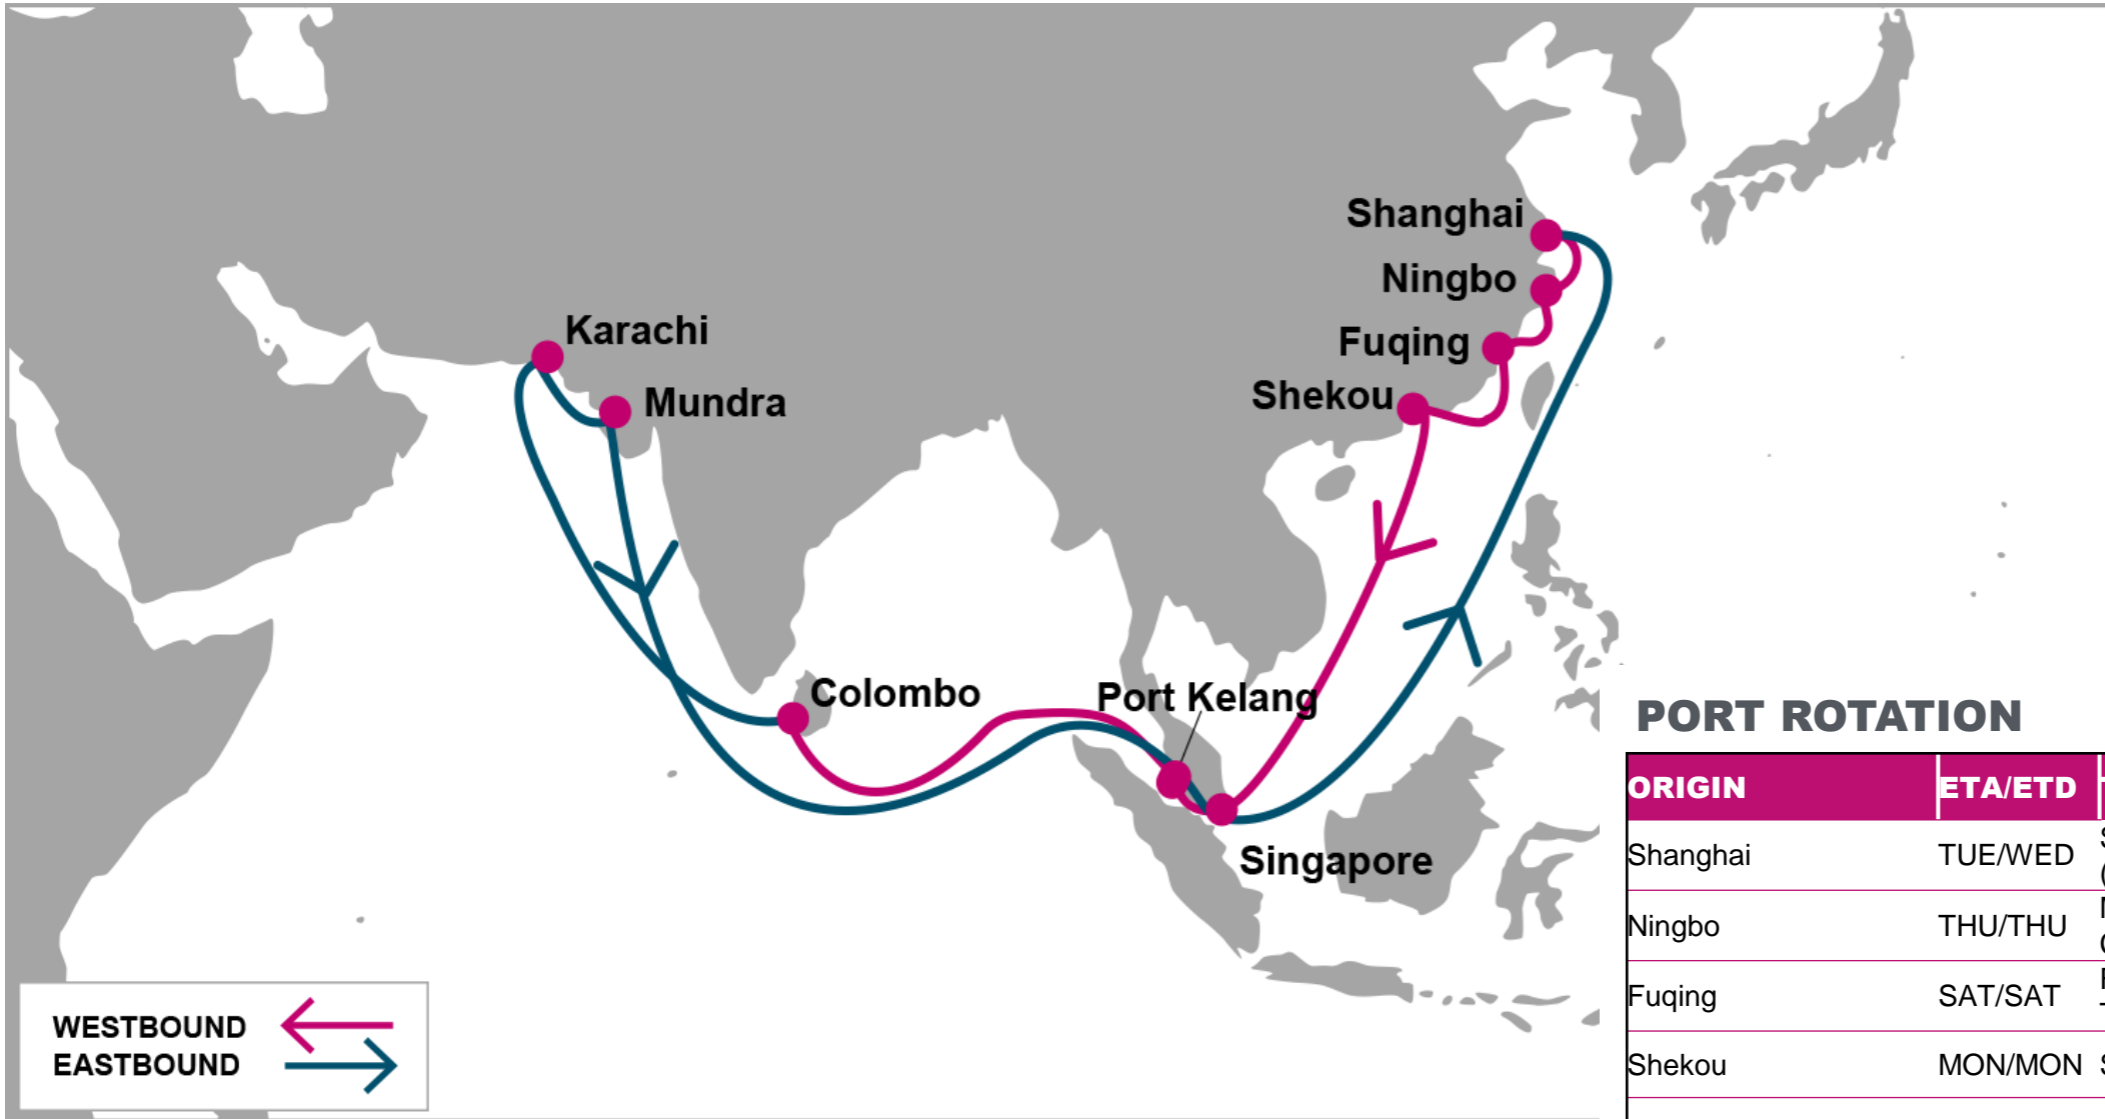

For more information, please click [here](#)

PORT ROTATION

(Terminals are subject to change)

ORIGIN	ETA/ETD	TERMINAL
Shanghai	TUE/WED	SIPG Waigaoqiao Phase V/VI (SMCT)
Ningbo	THU/THU	Meishan/Meigang Island International Container Terminal (MSICT)
Fuqing	SAT/SAT	Fuzhou International Container Terminal
Shekou	MON/MON	Shekou Container Terminal (SCT)
Singapore	SAT/SAT	PSA Singapore
Port Kelang	SUN/MON	North Port
Colombo	THU/THU	Colombo International Container Terminal (CICT)
Karachi	MON/WED	Karachi International Container Terminal (KICT)
Karachi	WED/THU	Pakistan International Container Terminal (PICT)
Mundra	FRI/SAT	Adani CMA Mundra Terminal (ACMTPL)
Port Kelang	SAT/SUN	North Port
Singapore	SUN/MON	PSA Singapore
Shanghai	TUE/WED	SIPG Waigaoqiao Phase V/VI (SMCT)
Turnaround days: 42		

W/B	CMB	KHI	KHI	MUN	E/B	PKG	SIN	SHA	NGB	FUG	SHK
SHA	15	19	21	23	CMB	16	17	26	28	30	32
NGB	14	18	20	22	KHI	10	11	20	22	24	26
FUG	12	16	18	20	KHI	9	10	19	21	23	25
SHK	10	14	16	18	MUN	7	8	17	19	21	23
SIN	5	9	11	13							
PKG	3	7	9	11							

KEY TRANSIT TABLE - UNLOCODE PORT NAME & COUNTRY NAME

SHA: Shanghai, China | **NGB:** Ningbo, China | **FUG:** Fuqing, China | **SHK:** Shekou, China | **SIN:** Singapore, Singapore | **PKG:** Port Kelang, Malaysia | **CMB:** Colombo, Sri Lanka | **KHI:** Karachi, Pakistan | **MUN:** Mundra, India

NOTE: Transit times and port rotation are as of now and subject to change