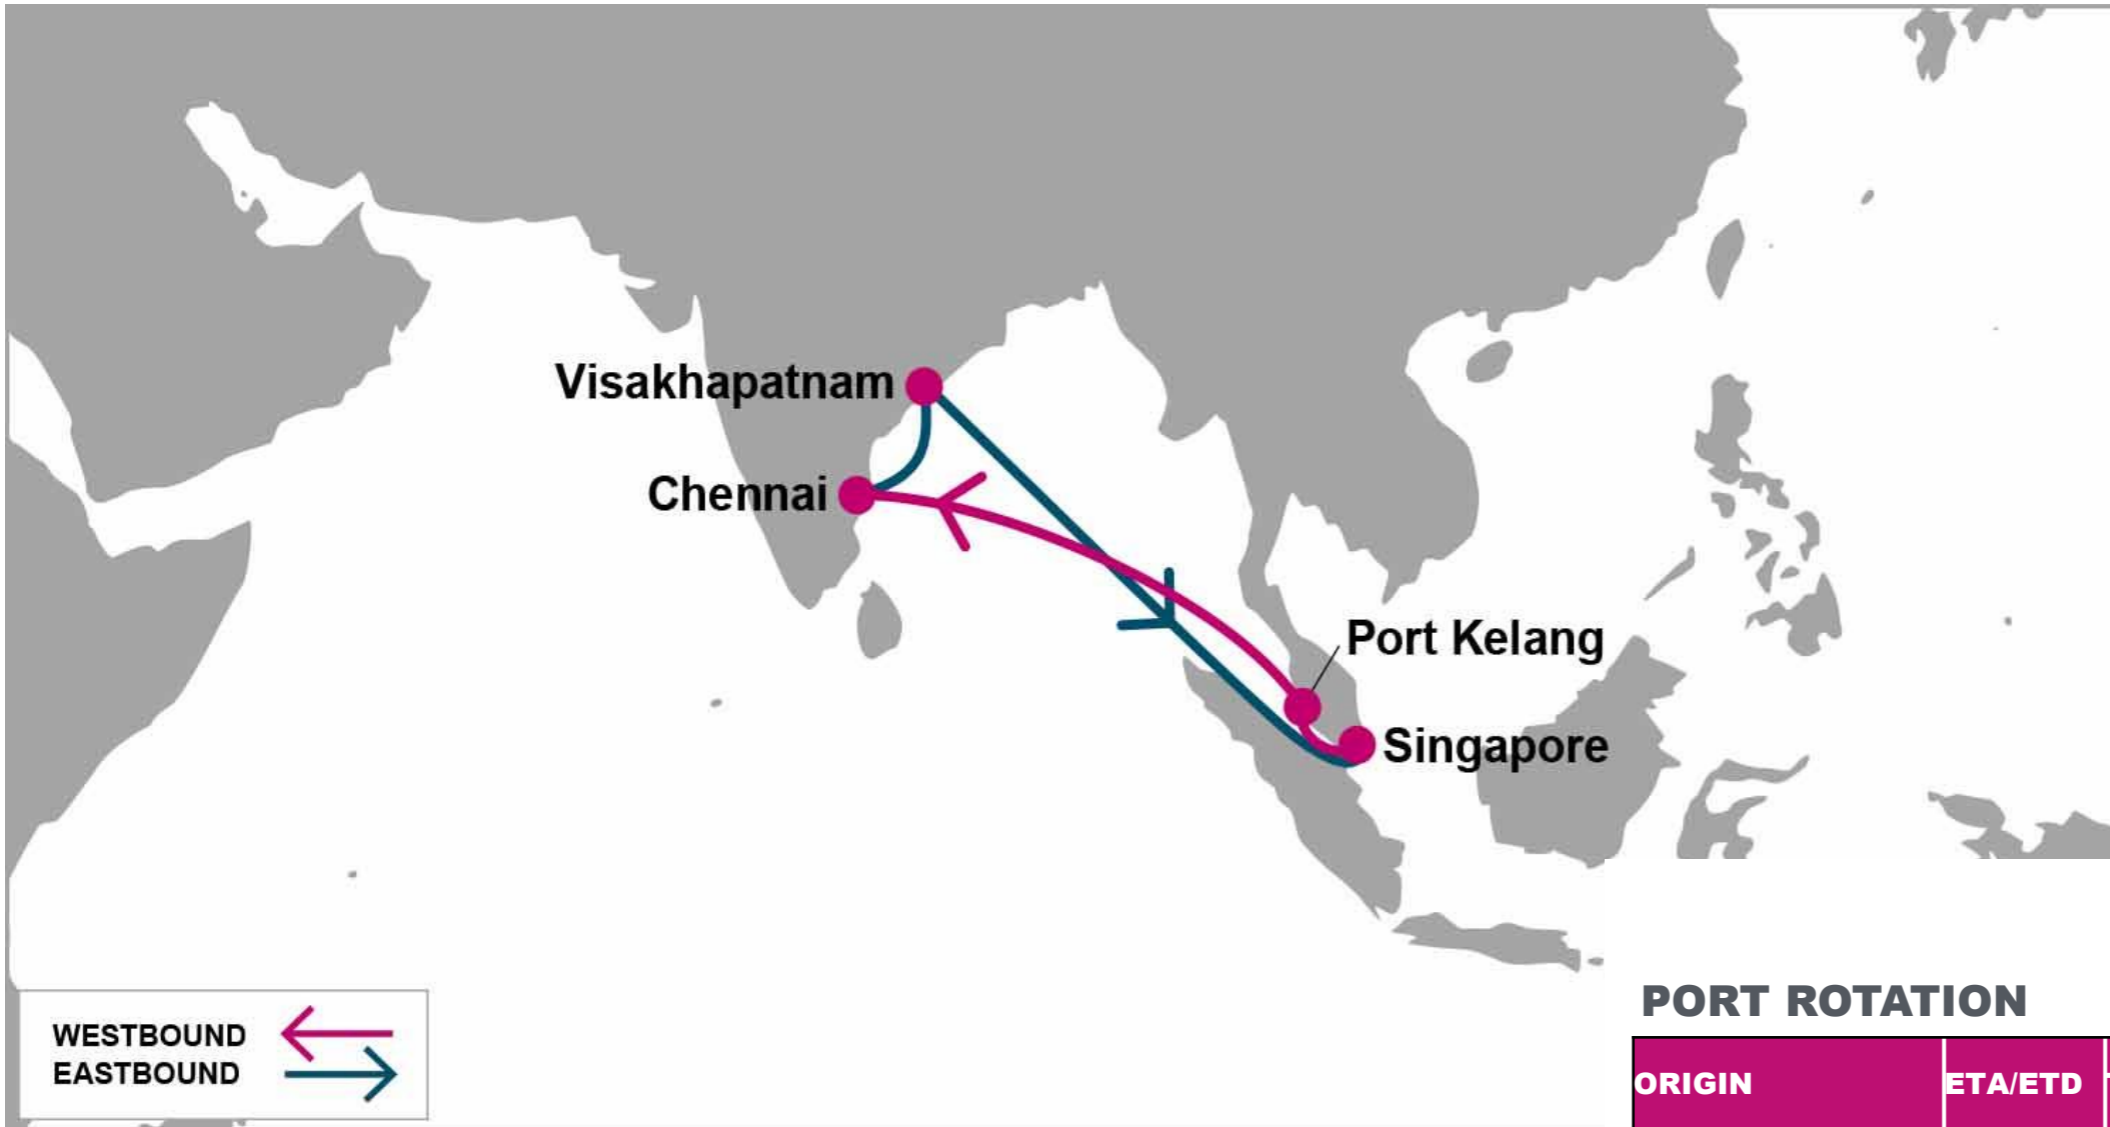

For more information, please click [here](#)

PORT ROTATION

(Terminals are subject to change)

ORIGIN	ETA/ETD	TERMINAL
Singapore	WED/THU	PSA Singapore
Port Kelang¹	FRI/SAT	Westports
Port Kelang²	SAT/SAT	North Port
Chennai	WED/THU	PSA Chennai (CITPL)
Visakhapatnam	FRI/SUN	Visakha Container Terminal
Singapore	WED/THU	PSA Singapore
Turnaround days: 14		

W/B	PKG	PKG	MAA	VTZ	E/B	VTZ	SIN	PKG¹	PKG²
SIN	1	2	6	8	MAA	1	6	8	9
PKG¹		1	4	6	VTZ		3	5	6
PKG²			4	6					

KEY TRANSIT TABLE - UNLOCODE PORT NAME & COUNTRY NAME

SIN: Singapore, Singapore | **PKG:** Port Kelang, Malaysia | **MAA:** Chennai, India | **VTZ:** Visakhapatnam, India

NOTE: Transit times and port rotation are as of now and subject to change