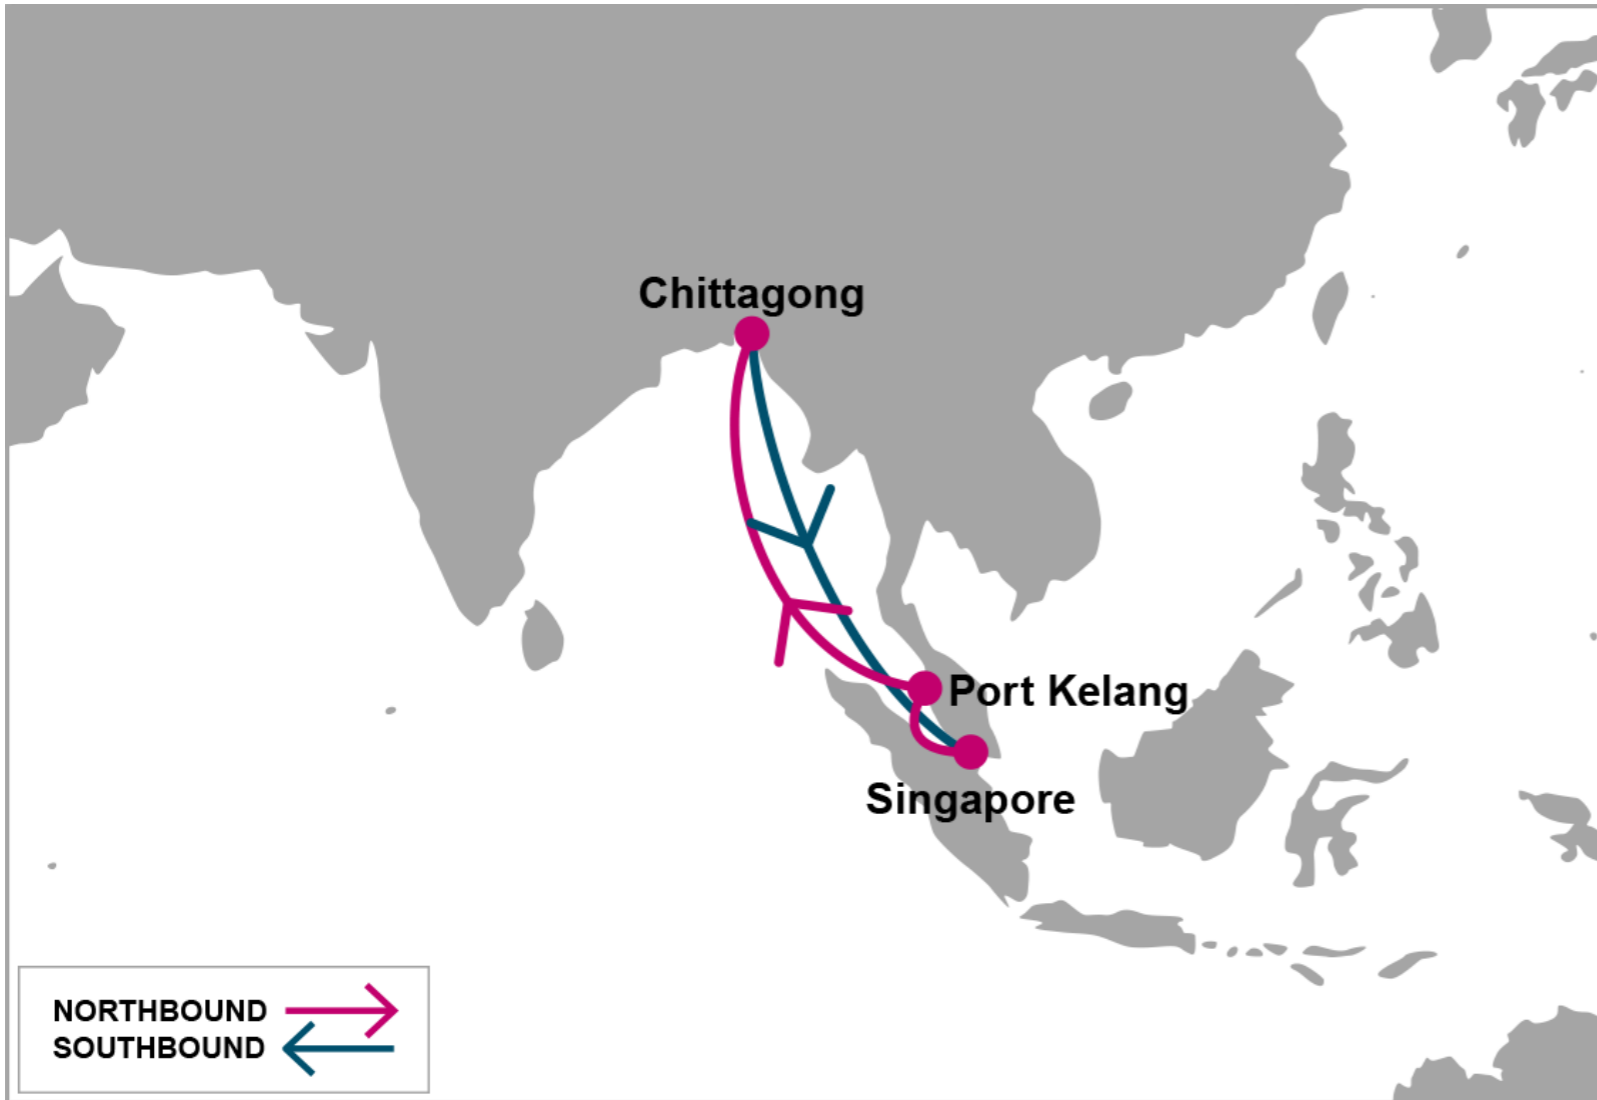

**KEY TRANSIT TABLE - UNLOCODE PORT NAME & COUNTRY NAME**

LCH: Laem Chabang, Thailand | SIN: Singapore, Singapore | PAV: Pipapav, India | KHI: Karachi, Pakistan | BQM: Bin Qasim, Pakistan | NSA: Nhava Sheva, India | CMB: Colombo, Sri Lanka | PKG: Port Kelang, Malaysia

**KEY TRANSIT TABLE - UNLOCODE PORT NAME & COUNTRY NAME**

SHA: Shanghai, China | NGB: Ningbo, China | HKG: Hong Kong, China | SHK: Shekou, China | SIN: Singapore, Singapore | PKG: Port Kelang, Malaysia | MAA: Chennai, India | KTP: Kattupalli, India | HPH: Haiphong, Vietnam

NOTE: Transit times and port rotation are as of now and subject to change

For more information, please click [here](#)

**PORT ROTATION**

(Terminals are subject to change)

ORIGIN	ETA/ETD	TERMINAL
Singapore	WED/THU	PSA Singapore
Port Kelang <sup>1</sup>	FRI/SAT	Westports
Port Kelang <sup>2</sup>	SAT/SAT	North Port
Chennai	WED/THU	PSA Chennai (CITPL)
Visakhapatnam	FRI/SUN	Visakha Container Terminal
Singapore	WED/THU	PSA Singapore
<b>Turnaround days: 14</b>		

**SIN:** Singapore, Singapore | **PKG:** Port Kelang, Malaysia | **MAA:** Chennai, India | **VTZ:** Visakhapatnam, India

NOTE: Transit times and port rotation are as of now and subject to change

For more information, please click [here](#)