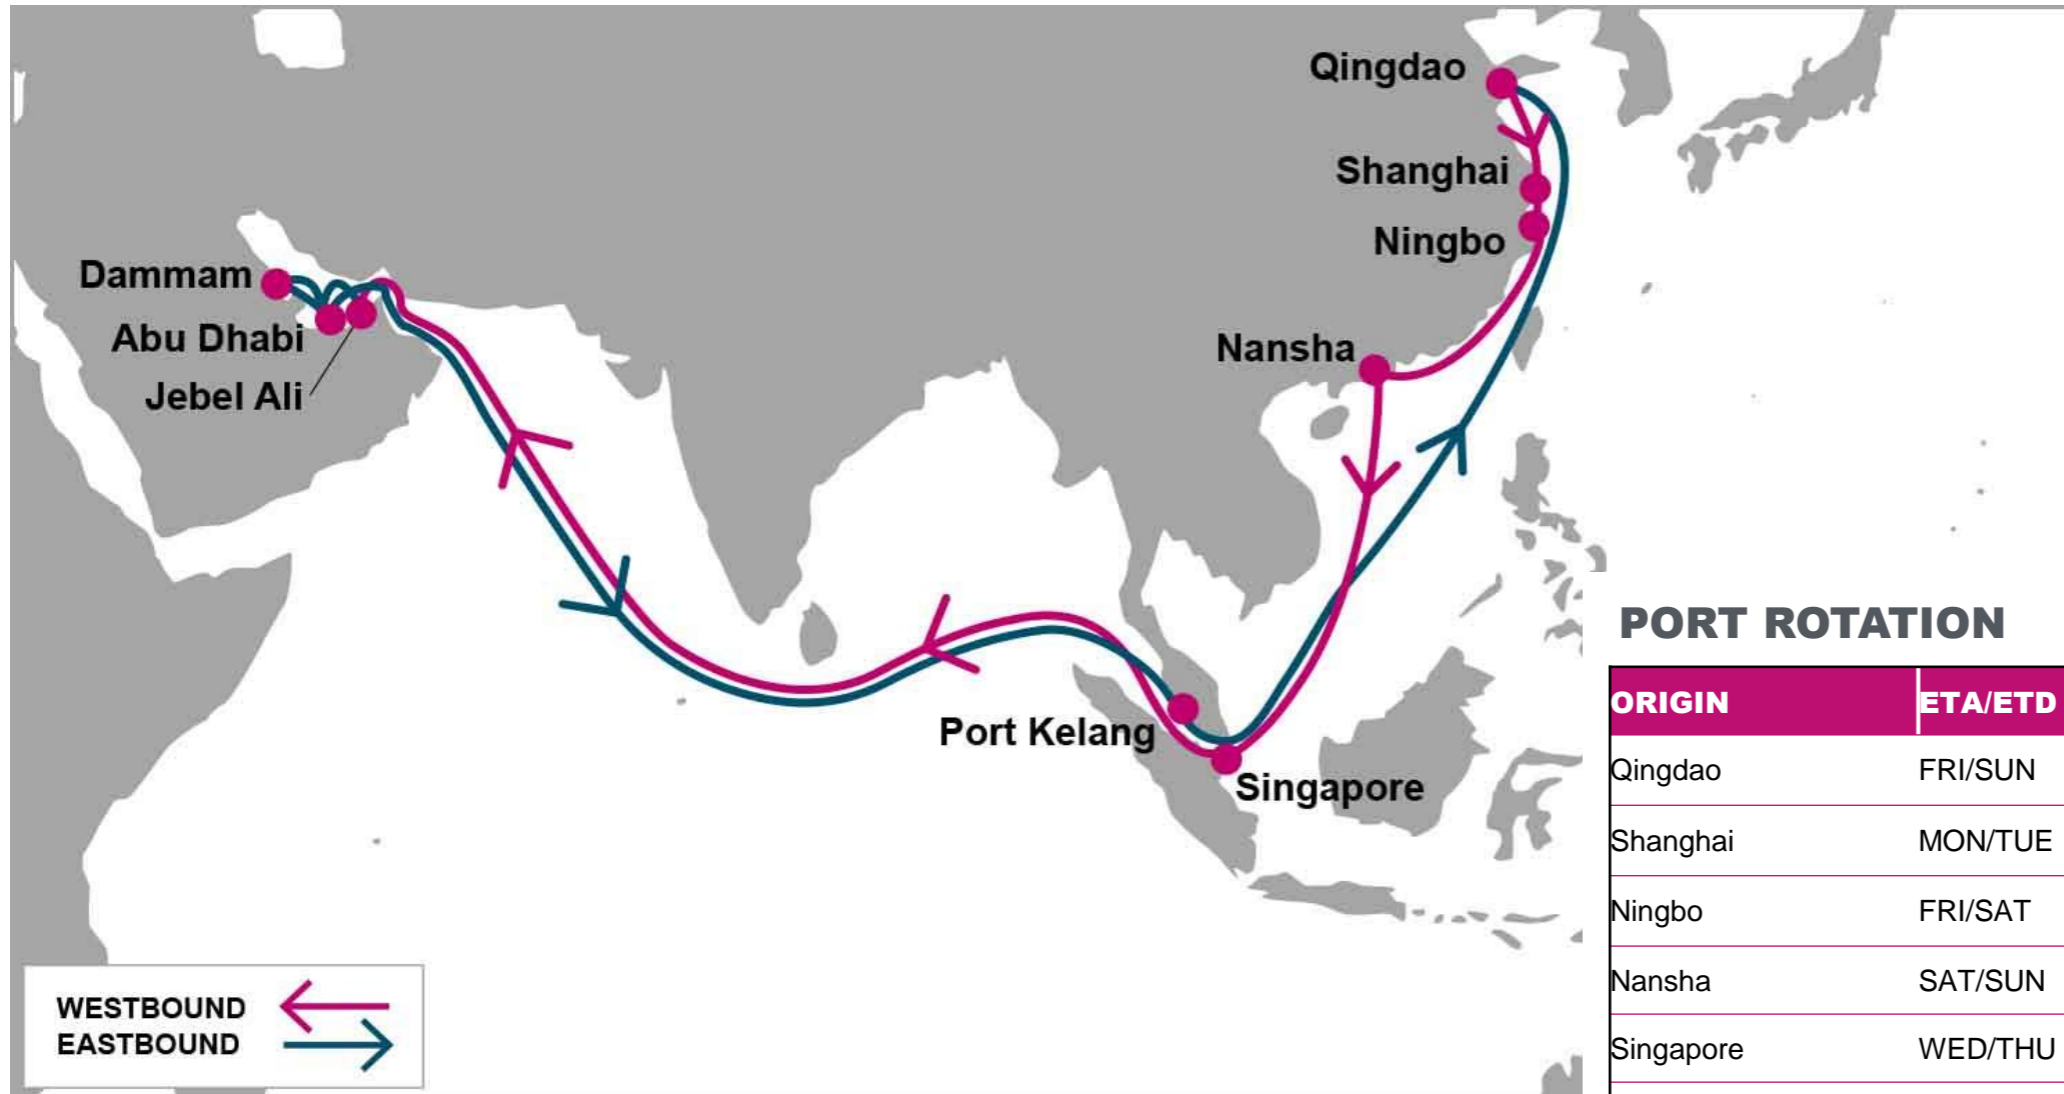

AS ONE, WE CAN.

**ONE**

OCEAN NETWORK EXPRESS

Service Maps  
**West Asia**

---

Copyright © Ocean Network Express Pte. Ltd. All Rights Reserved

For more information, please click [here](#)

**PORT ROTATION**

(Terminals are subject to change)

ORIGIN	ETA/ETD	TERMINAL
Qingdao	FRI/SUN	Qingdao Qianwan Container Terminal (QQCT)
Shanghai	MON/TUE	Shanghai Shengdong International Container Terminal
Ningbo	FRI/SAT	Ningbo Meishan-Island International Container Terminal
Nansha	SAT/SUN	Guangzhou South China Oceangate
Singapore	WED/THU	PSA Singapore
Jebel Ali	FRI/MON	Jebel Ali Container Terminal 4
Abu Dhabi	SUN/MON	COSCO SHIPPING PORT
Dammam	WED/THU	Saudi Global Ports
Abu Dhabi	SUN/MON	COSCO SHIPPING PORT
Port Kelang		Westports Malaysia Sdn Bhd
Qingdao	FRI/SUN	Qingdao Qianwan Container Terminal (QQCT)
<b>Turnaround days: 49</b>		

**TAO:** Qingdao, China | **SHA:** Shanghai, China | **NGB:** Ningbo, China | **NSA:** Nansha, China | **SIN:** Singapore, Singapore | **JEA:** Jebel Ali, UAE | **AUH:** Abu Dhabi, UAE | **DMM:** Dammam, Saudi Arabia | **PKG:** Port Kelang, Malaysia

KEY TRANSIT TABLE - UNLOCODE PORT NAME & COUNTRY NAME

TAO: Qingdao, China | PUS: Pusan, South Korea | SHA: Shanghai, China | NGB: Ningbo, China | KHH: Kaohsiung, Taiwan | SHK: Shekou, China | SIN: Singapore, Singapore | HKG: Hong Kong, China | PKG: Port Kelang, Malaysia | JEA: Jebel Ali, UAE | DMM: Dammam, Saudi Arabia | HMD: Hamad, Qatar | JUB: Jubail, Saudi Arabia | AUH: Abu Dhabi, UAE | SOH: Sohar, Oman