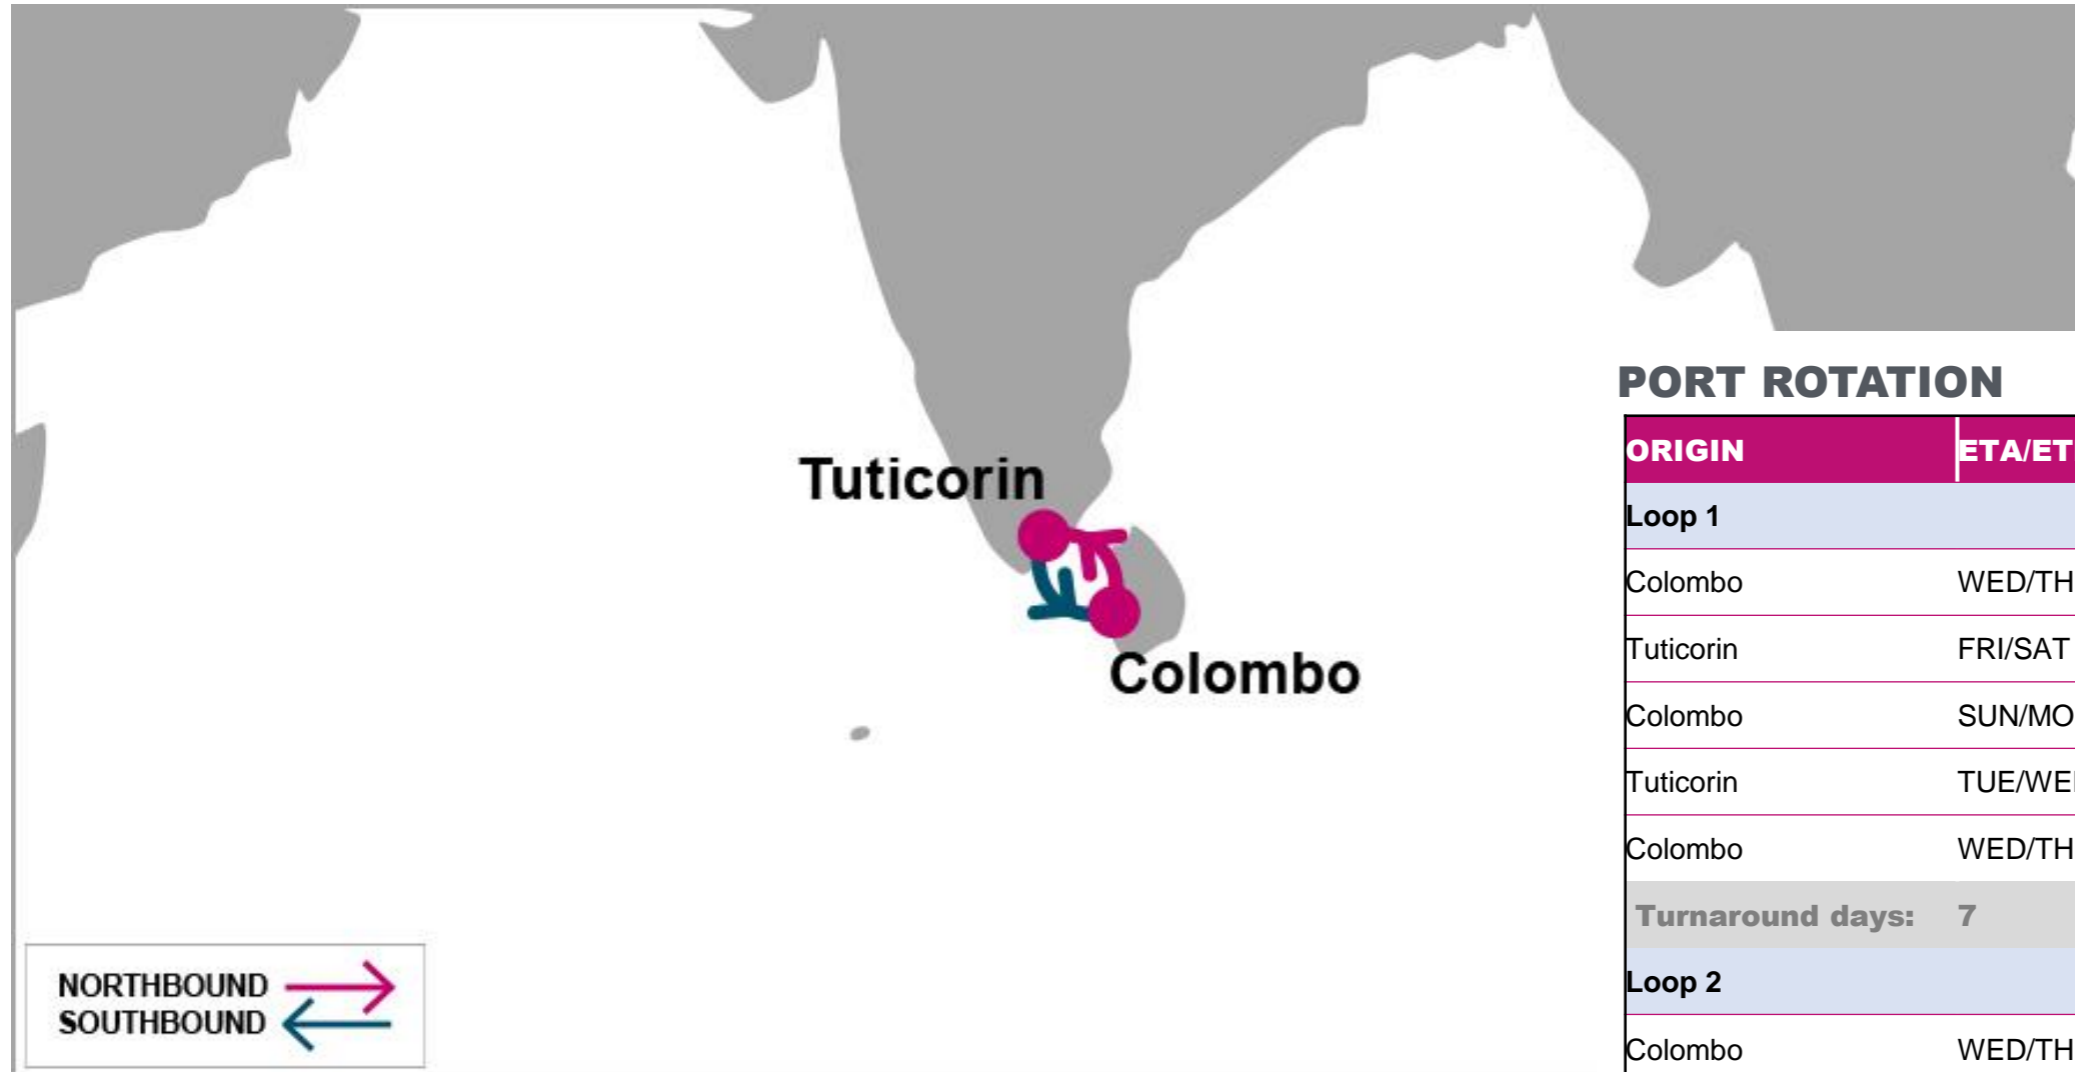

For more information, please click [here](#)

PORT ROTATION

(Terminals are subject to change)

ORIGIN	ETA/ETD	TERMINAL
Loop 1		
Colombo	WED/THU	TBD
Tuticorin	FRI/SAT	TBD
Colombo	SUN/MON	TBD
Tuticorin	TUE/WED	TBD
Colombo	WED/THU	TBD
Turnaround days: 7		
Loop 2		
Colombo	WED/THU	Colombo International Container Terminal (CICT)
Tuticorin	FRI/FRI	Dakshin Bharat Gateway Terminal (DBGT)
Colombo	SAT/SUN	Colombo International Container Terminal (CICT)
Turnaround days: 4		
Loop 3		
Colombo	TUE/TUE	Jaya Container Terminal (JCT)
Tuticorin	THU/FRI	Tuticorin Terminal
Colombo	SAT/SAT	Jaya Container Terminal (JCT)
Tuticorin	SUN/MON	Tuticorin Terminal
Colombo	TUE/TUE	Jaya Container Terminal (JCT)
Turnaround days: 7		

N/B	TUT	CMB
CMB	1*	
TUT		1

*Only Loop 3 Colombo(ETD=TUE) to Tuticorin(ETA=THU) takes 2 days.

KEY TRANSIT TABLE - UNLOCODE PORT NAME & COUNTRY NAME

CMB: Colombo, Pakistan | **TUT:** Tuticorin, India

NOTE: Transit times and port rotation are as of now and subject to change