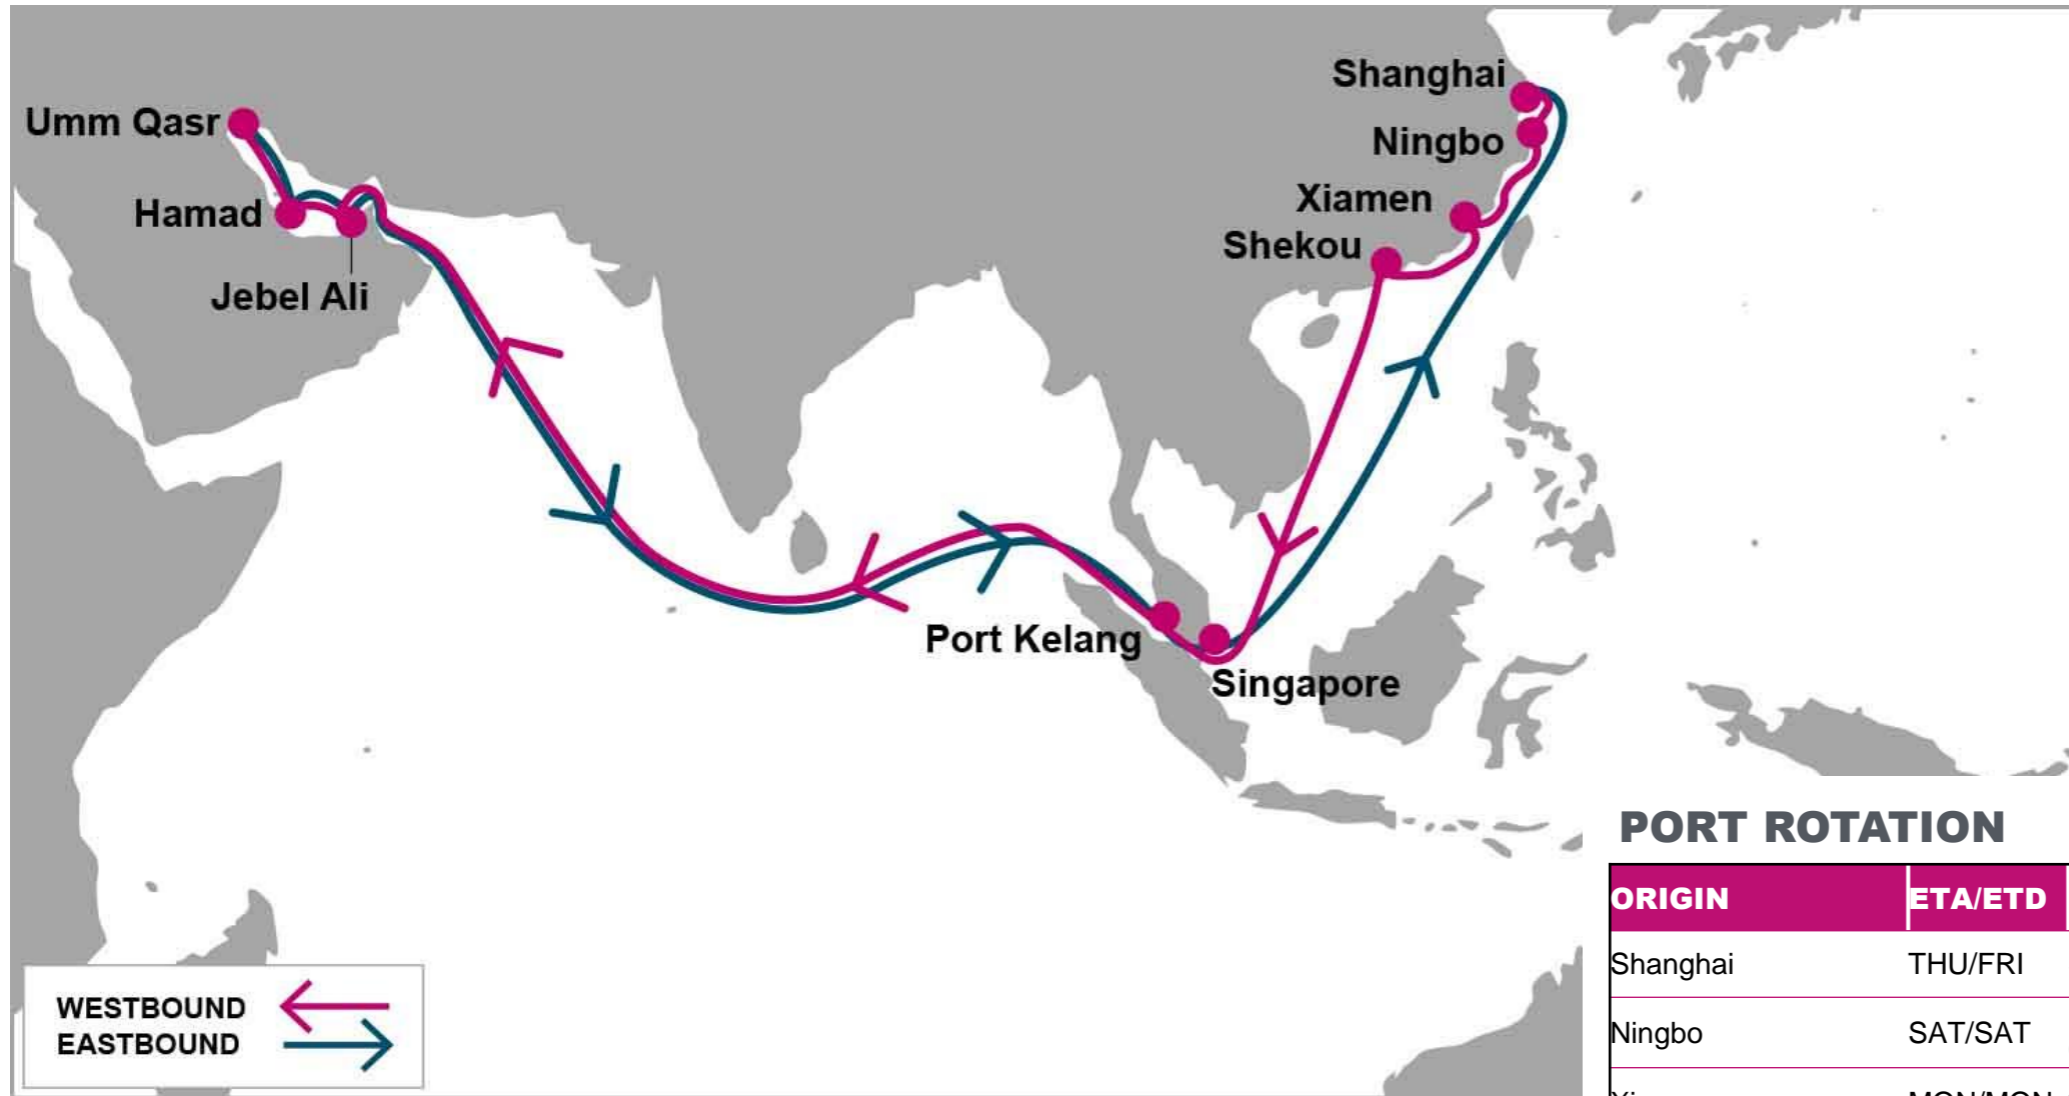

For more information, please click [here](#)

PORT ROTATION

(Terminals are subject to change)

ORIGIN	ETA/ETD	TERMINAL
Shanghai	THU/FRI	SIPG Yangshan Phase IV (SIPGSD)
Ningbo	SAT/SAT	Ningbo Beilun International/First Container Terminals (NBCT)
Xiamen	MON/MON	Xiamen Haitian Container Terminal (XHCT)
Shekou	TUE/WED	Mawan Container Terminal (MCT)
Port Kelang	MON/TUE	Westports
Jebel Ali	THU/THU	DP World Jebel Ali (Terminal 3)
Hamad	FRI/FRI	Hamad Container Terminal
Umm Qasr	MON/WED	Basra Gateway Terminal
Hamad	THU/FRI	Hamad Container Terminal
Jebel Ali	SUN/MON	DP World Jebel Ali (Terminal 3)
Singapore	THU/THU	PSA Singapore
Shanghai	THU/FRI	SIPG Yangshan Phase IV (SIPGSD)
Turnaround days: 49		

W/B	JEA	HMD	UQR	E/B	SIN	SHA	NGB	XMN	SHK	PKG
SHA	20	21	24	HMD	20	27	29	32	33	39
NGB	19	20	23	UQR	15	22	24	31	32	38
XMN	17	18	21	JEA	13	20	22	26	27	33
SHK	15	16	19							
PKG	9	10	13							

KEY TRANSIT TABLE - UNLOCODE PORT NAME & COUNTRY NAME

SHA: Shanghai, China | NGB: Ningbo, China | XMN: Xiamen, China | SHK: Shekou, China | PKG: Port Kelang, Malaysia | HMD: Hamad, Qatar | SIN: Singapore, Singapore | UQR: Umm Qasr, Iraq | JEA: Jebel Ali, UAE

NOTE: Transit times and port rotation are as of now and subject to change