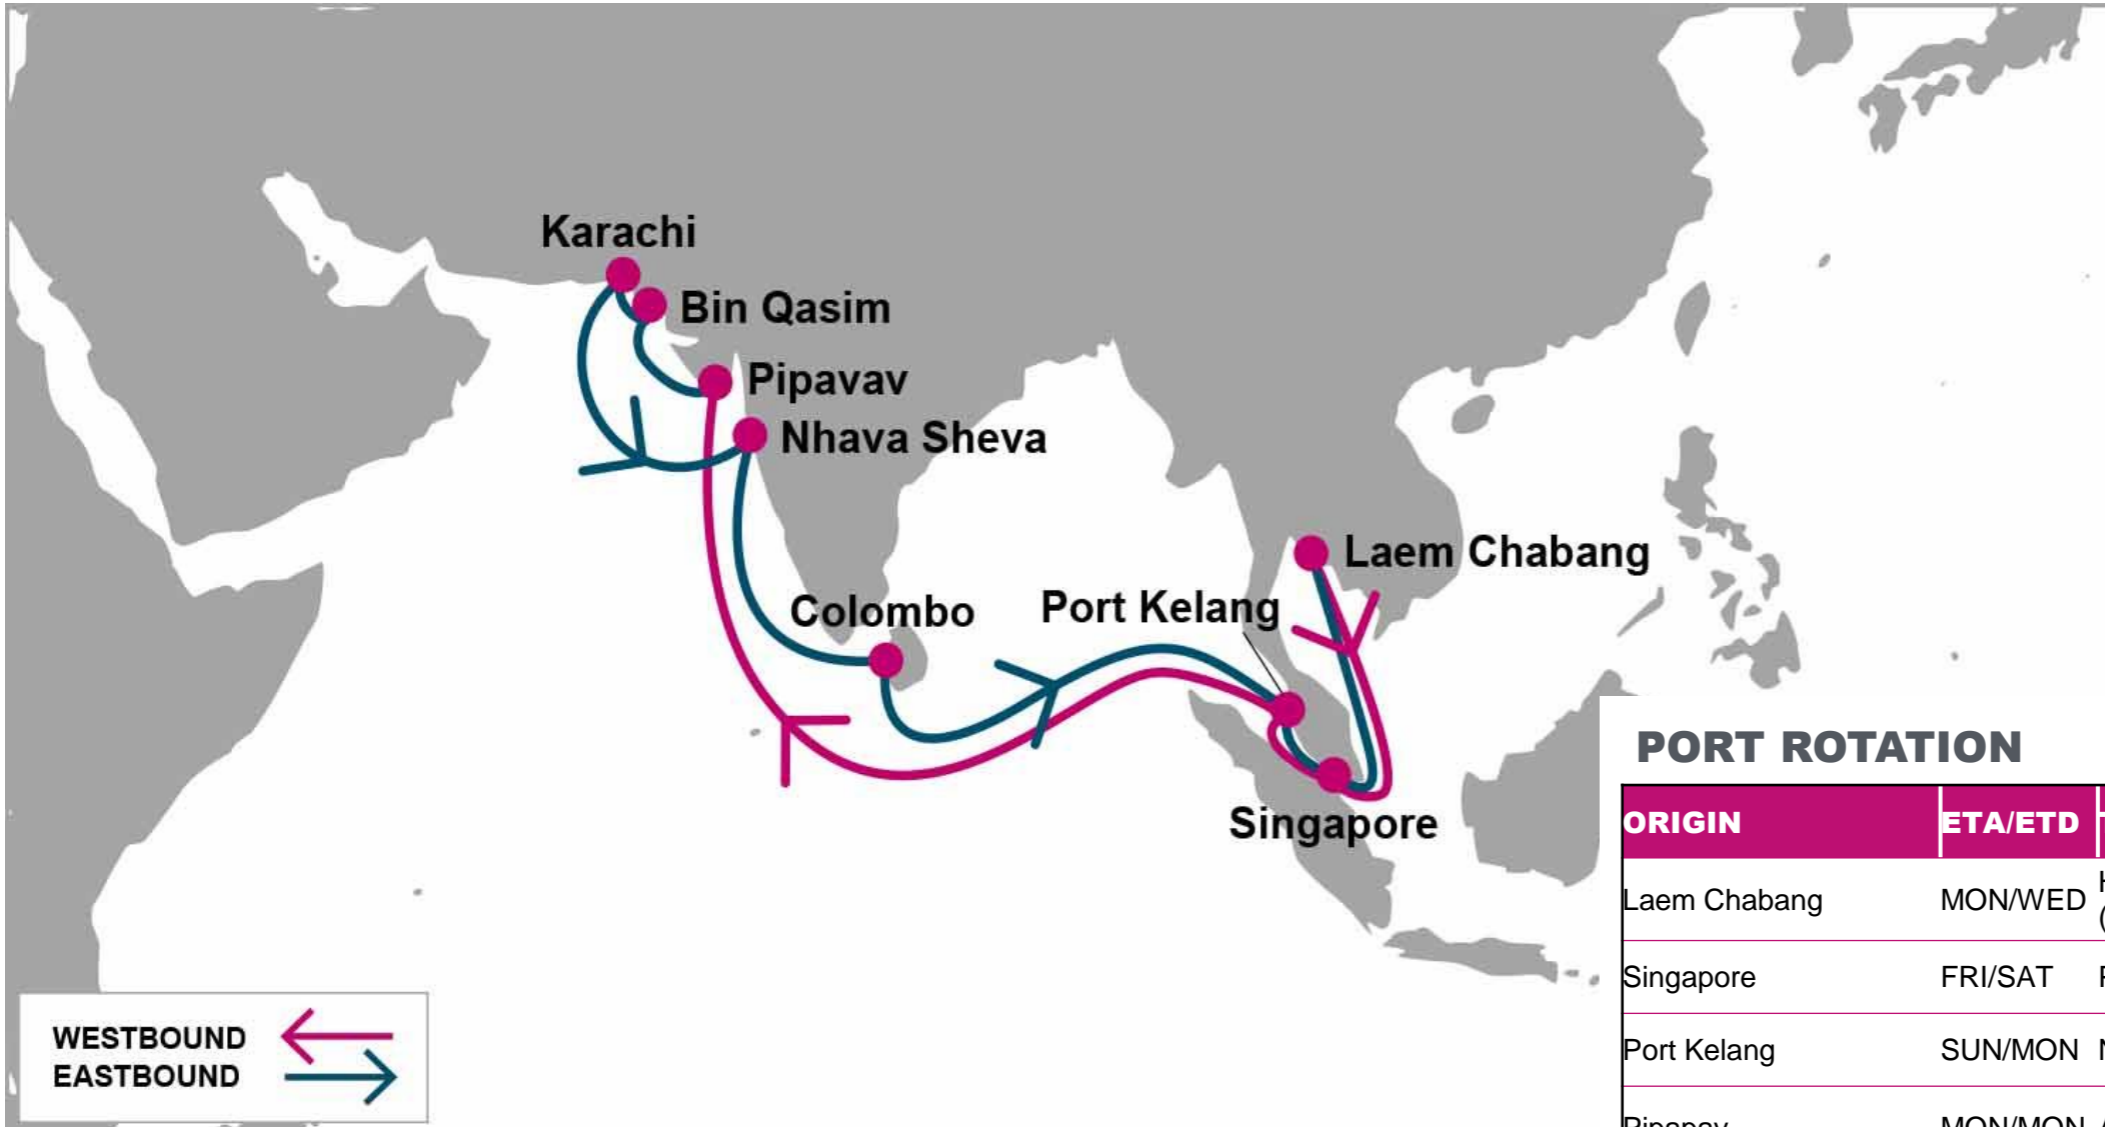

For more information, please click [here](#)

PORT ROTATION

(Terminals are subject to change)

ORIGIN	ETA/ETD	TERMINAL
Laem Chabang	MON/WED	Hutchison Laem Chabang Terminal (HLT)
Singapore	FRI/SAT	PSA Singapore
Port Kelang	SUN/MON	North Port / Westports
Pipapav	MON/MON	APM Terminals Pipavav
Bin Qasim	WED/THU	DP World Bin Qasim
Karachi	THU/FRI	Pakistan International Container Terminal (PICT)
Nhava Sheva	SUN/MON	Gateway Terminal India (GTI)
Colombo	THU/FRI	Colombo International Container Terminal (CICT)
Port Kelang	WED/THU	North Port / Westports
Singapore	THU/FRI	PSA Singapore
Laem Chabang	MON/WED	Hutchison Laem Chabang Terminal (HLT)

Turnaround days: 35

W/B	SIN	PKG	PAV	BQM	KHI	NSA	CMB	E/B	BQM	KHI	NSA	CMB	PKG	SIN	LCH
LCH	2	4	12	14	15	18	22	PAV	2	3	6	10	15	16	21
SIN		1	9	11	12	15	19	BQM			3	7	12	13	18
PKG			7	9	10	13	17	KHI			2	6	11	12	17
								NSA				3	7	8	13
								CMB					4	5	10
								PKG						2	6
								SIN							5

KEY TRANSIT TABLE - UNLOCODE PORT NAME & COUNTRY NAME

LCH: Laem Chabang, Thailand | SIN: Singapore, Singapore | PAV: Pipapav, India | KHI: Karachi, Pakistan | BQM: Bin Qasim, Pakistan | NSA: Nhava Sheva, India | CMB: Colombo, Sri Lanka | PKG: Port Kelang, Malaysia

NOTE: Transit times and port rotation are as of now and subject to change