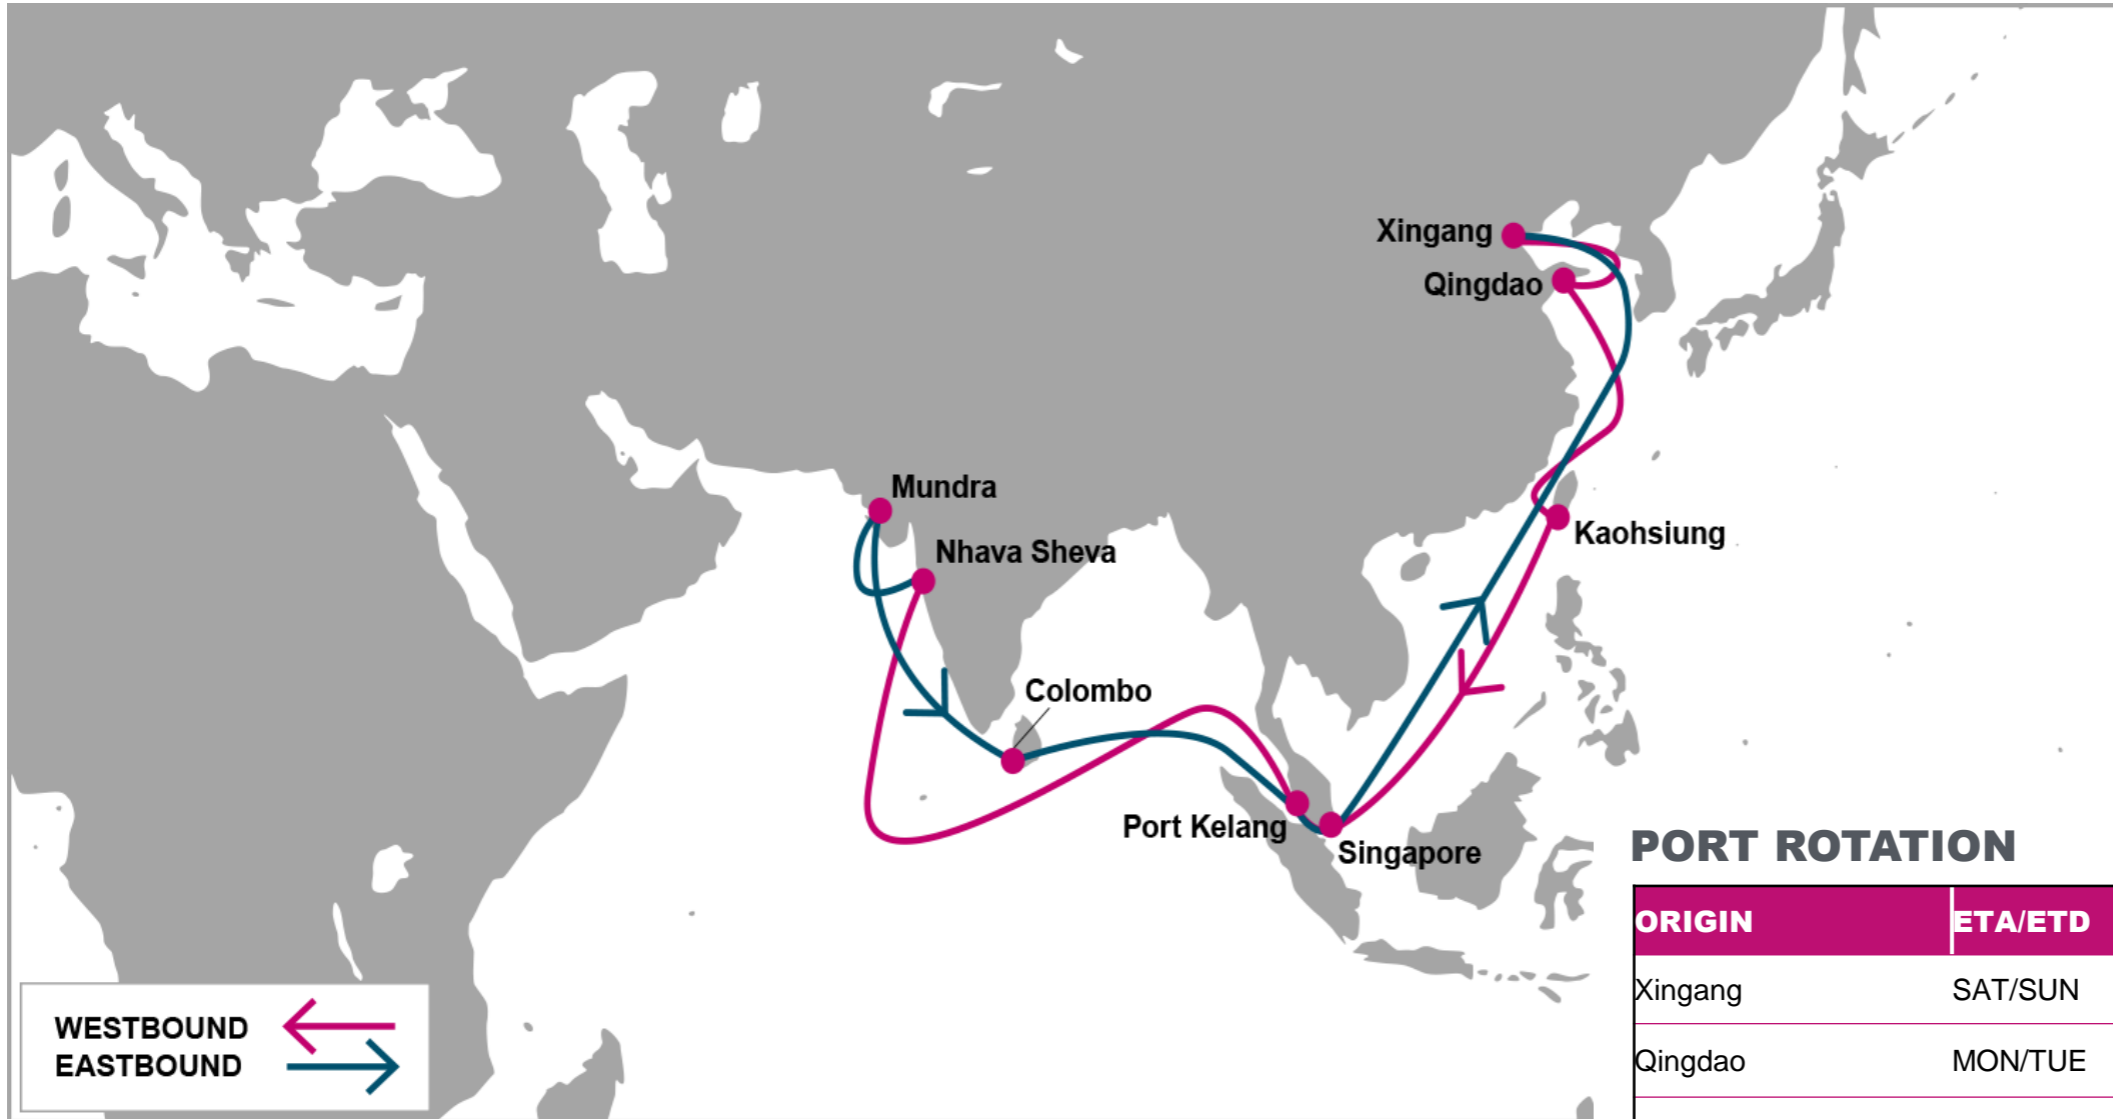

KEY TRANSIT TABLE - UNLOCODE PORT NAME & COUNTRY NAME

TAO: Qingdao, China | PUS: Pusan, South Korea | SHA: Shanghai, China | NGB: Ningbo, China | KHH: Kaohsiung, Taiwan | SHK: Shekou, China | SIN: Singapore, Singapore | HKG: Hong Kong, China | PKG: Port Kelang, Malaysia | JEA: Jebel Ali, UAE | DMM: Dammam, Saudi Arabia | HMD: Hamad, Qatar | JUB: Jubail, Saudi Arabia | AUH: Abu Dhabi, UAE | SOH: Sohar, Oman

**KEY TRANSIT TABLE - UNLOCODE PORT NAME & COUNTRY NAME**

PUS: Pusan, South Korea | SHA: Shanghai, China | NGB: Ningbo, China | SHK: Shekou, China | SIN: Singapore, Singapore | PKG: Port Kelang, Malaysia | JED: Jeddah, Saudi Arabia | AQB: Aqaba, Jordan | SOK: Sokhna, Egypt

**KEY TRANSIT TABLE - UNLOCODE PORT NAME & COUNTRY NAME**

**PUS:** Pusan, South Korea | **SHA:** Shanghai, China | **NGB:** Ningbo, China | **SHK:** Shekou, China | **NSA:** Nhava Sheva, India | **PAV:** Pipavav, India | **CMB:** Colombo, Sri Lanka | **PKG:** Port Kelang, Malaysia | **SIN:** Singapore, Singapore | **HPH:** Haiphong, Vietnam | **CMP:** Cai Mep, Vietnam

NOTE: Transit times and port rotation are as of now and subject to change

For more information, please click [here](#)

**PORT ROTATION**

(Terminals are subject to change)

ORIGIN	ETA/ETD	TERMINAL
Xingang	SAT/SUN	Tianjin Port Container Terminal (TCT)
Qingdao	MON/TUE	Qingdao New Qianwan Container Terminal (QQCT)
Kaohsiung	FRI/SAT	Evergreen Marine Corp (berth 79)
Singapore	THU/FRI	PSA Singapore
Port Kelang	FRI/SAT	Westports
Nhava Sheva	SAT/TUE	Jawaharlal Nehru Port Trust (JNPT)
Mundra	WED/THU	Adani CMA Mundra Terminal (ACMTPL)
Colombo	TUE/TUE	Jaya Container Terminal (JCT)
Port Kelang	SUN/MON	Westports
Singapore	TUE/WED	PSA Singapore
Xingang	SAT/SUN	Tianjin Port Container Terminal (TCT)
<b>Turnaround days: 49</b>		