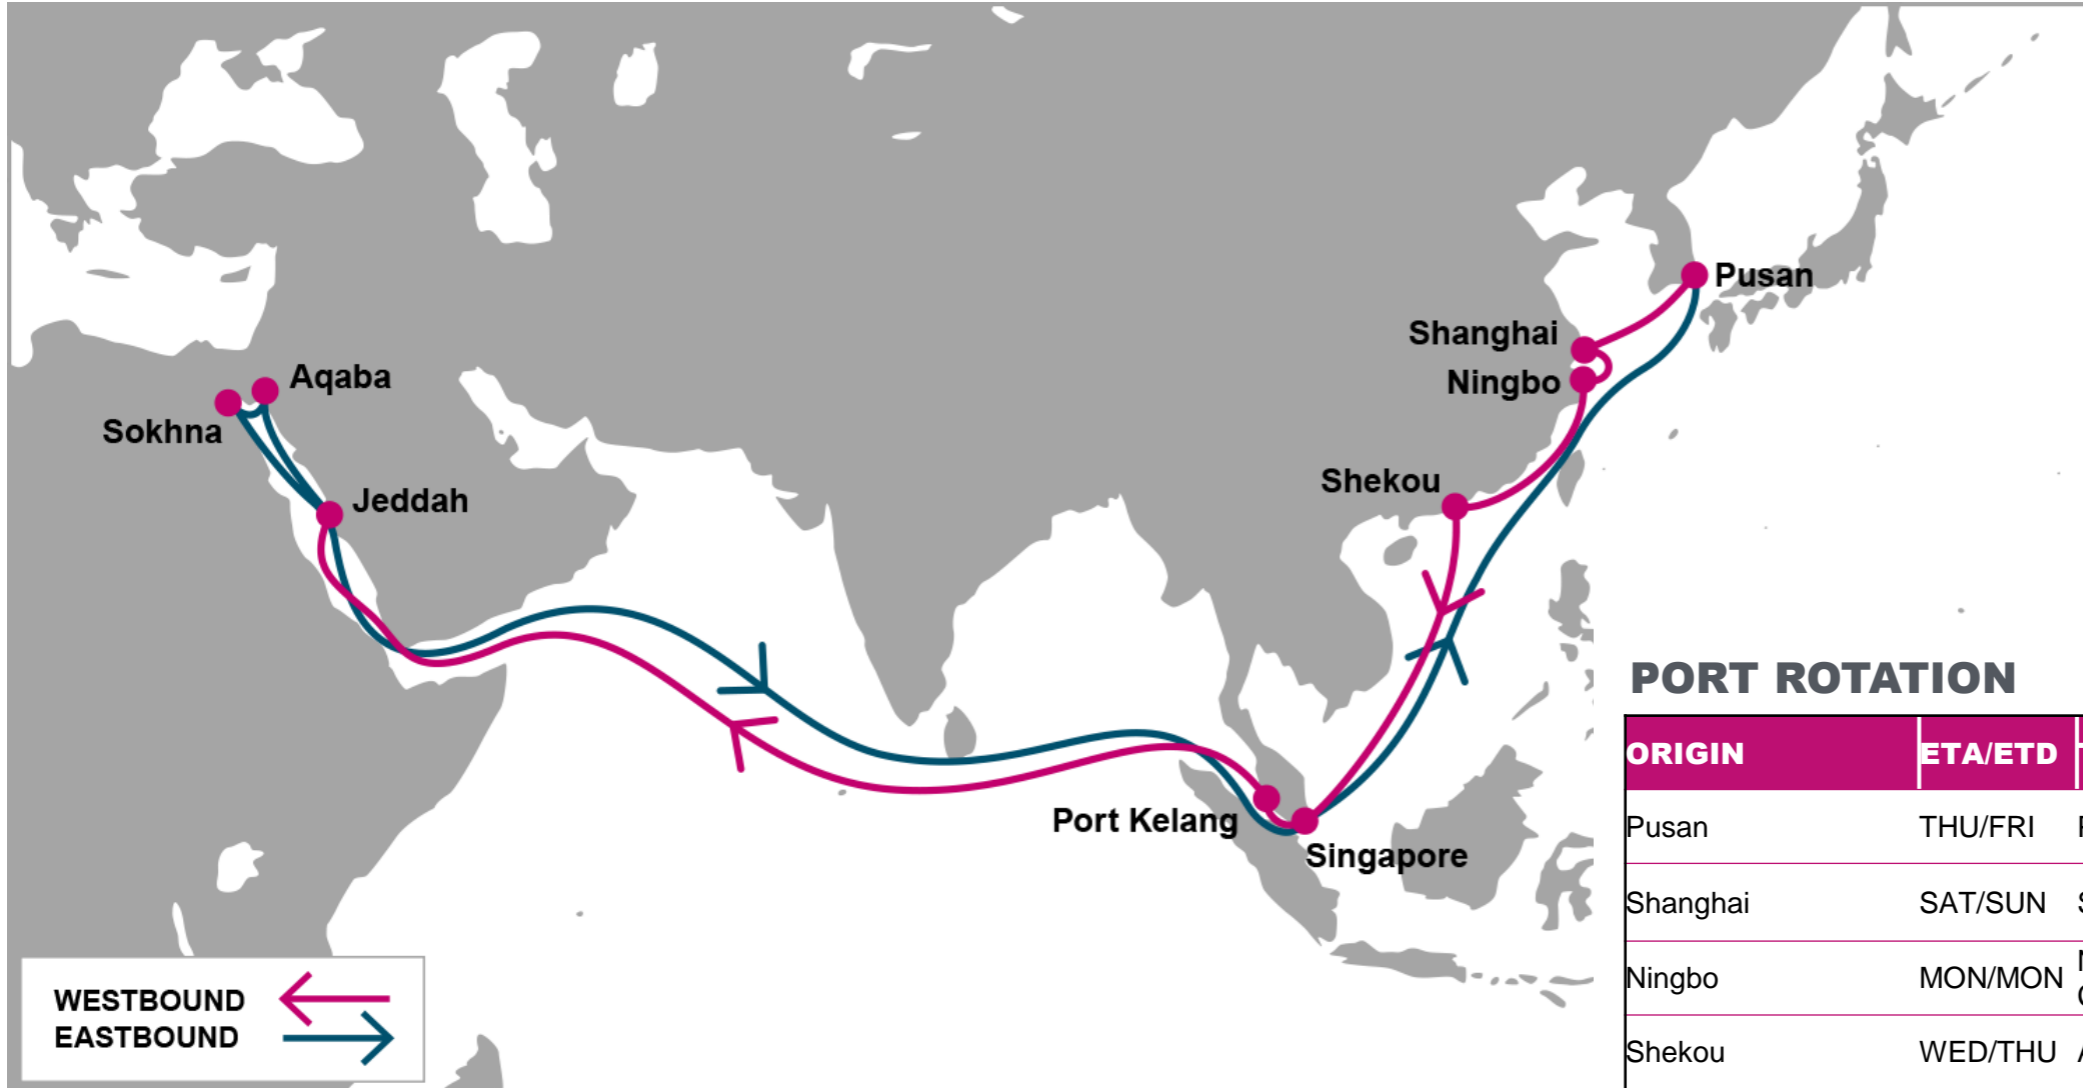

For more information, please click [here](#)

PORT ROTATION

(Terminals are subject to change)

ORIGIN	ETA/ETD	TERMINAL
Pusan	THU/FRI	Pusan Newport Company (PNC)
Shanghai	SAT/SUN	SIPG Yangshan Phase IV (SIPGSD)
Ningbo	MON/MON	Ningbo Beilun International/First Container Terminals (NBCT)
Shekou	WED/THU	APM Terminals Quetzal (TCQ)
Singapore	MON/MON	PSA Singapore
Port Kelang	TUE/TUE	North Port
Jeddah	SAT/SUN	DP World Jeddah
Aqaba	TUE/WED	Aqaba Container Terminal (ACT)
Sokhna	THU/SAT	DP World Sokhna
Jeddah	WED/THU	DP World Jeddah
Singapore	THU/FRI	PSA Singapore
Pusan	THU/FRI	Pusan Newport Company (PNC)

Turnaround days: 56

W/B	SIN	PKG	JED	AQB	SOK	E/B	SIN	PUS	SHA
PUS	10	11	22	25	27	AQB	22	29	31
SHA	8	9	20	23	25	SOK	19	26	28
NGB	7	8	19	22	24	JED	14	21	23
SHK	4	5	16	19	21	SIN		6	8
SIN		1	12	15	17				
PKG			11	14	16				

KEY TRANSIT TABLE - UNLOCODE PORT NAME & COUNTRY NAME

PUS: Pusan, South Korea | SHA: Shanghai, China | NGB: Ningbo, China | SHK: Shekou, China | SIN: Singapore, Singapore | PKG: Port Kelang, Malaysia | JED: Jeddah, Saudi Arabia | AQB: Aqaba, Jordan | SOK: Sokhna, Egypt

NOTE: Transit times and port rotation are as of now and subject to change