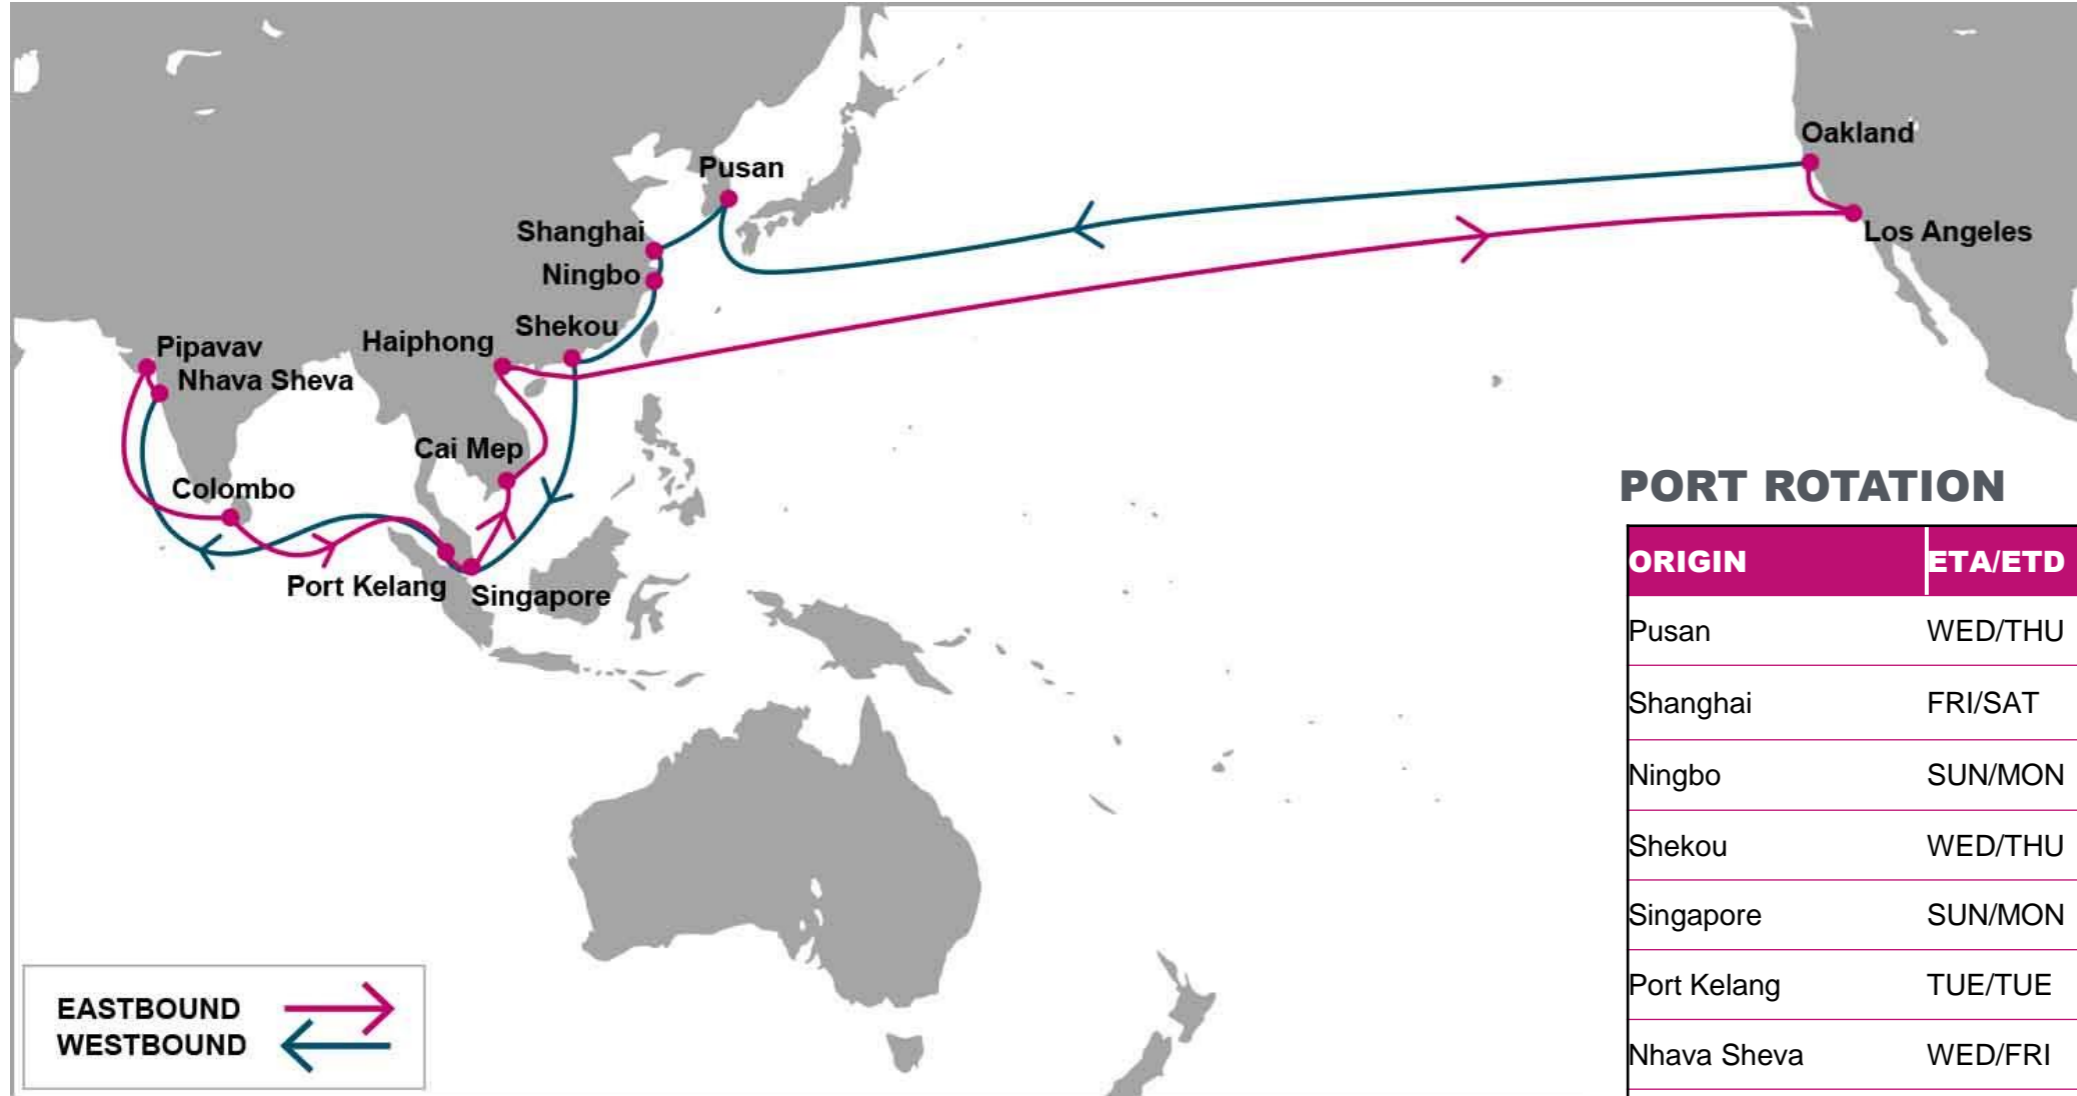

For more information, please click [here](#)

PORT ROTATION

(Terminals are subject to change)

ORIGIN	ETA/ETD	TERMINAL
Pusan	WED/THU	Hyundai Pusan Newport Terminal (HPNT)
Shanghai	FRI/SAT	SIPG Waigaoqiao Phase II/III (SIPGZCT)
Ningbo	SUN/MON	Ningbo Port Beilun Third Container Terminal (NBCT)
Shekou	WED/THU	Mawan Container Terminal (MCT)
Singapore	SUN/MON	PSA Singapore
Port Kelang	TUE/TUE	Westports
Nhava Sheva	WED/FRI	Gateway Terminal India (GTI)
Pipavav	SAT/SUN	APM Terminals Pipavav
Colombo	WED/WED	Colombo International Container Terminals (CICT)
Port Kelang	SUN/MON	Westports
Singapore	MON/WED	PSA Singapore
Cai Mep	THU/FRI	Tan Cang Cai Mep International Terminal (TCIT)
Haiphong	MON/TUE	Haiphong International Container Terminal (HICT)
Los Angeles	WED/MON	Yusen Terminal International (YTI)
Oakland	TUE/WED	TraPac
Pusan	WED/THU	Pusan Newport Company (PNC)

Turnaround days: 77

W/B	NSA	PAV	CMB	E/B	PKG	SIN	CMP	HPH
PUS	20	23	27	NSA	9	10	13	17
SHA	18	21	25	PAV	7	8	11	15
NGB	16	19	23	CMB	4	5	8	12
SHK	14	17	21	PKG		1	3	7
SIN	9	12	16	SIN			1	5
PKG	7	10	14					

KEY TRANSIT TABLE - UNLOCODE PORT NAME & COUNTRY NAME

PUS: Pusan, South Korea | **SHA:** Shanghai, China | **NGB:** Ningbo, China | **SHK:** Shekou, China | **NSA:** Nhava Sheva, India | **PAV:** Pipavav, India | **CMB:** Colombo, Sri Lanka | **PKG:** Port Kelang, Malaysia | **SIN:** Singapore, Singapore | **HPH:** Haiphong, Vietnam | **CMP:** Cai Mep, Vietnam

NOTE: Transit times and port rotation are as of now and subject to change