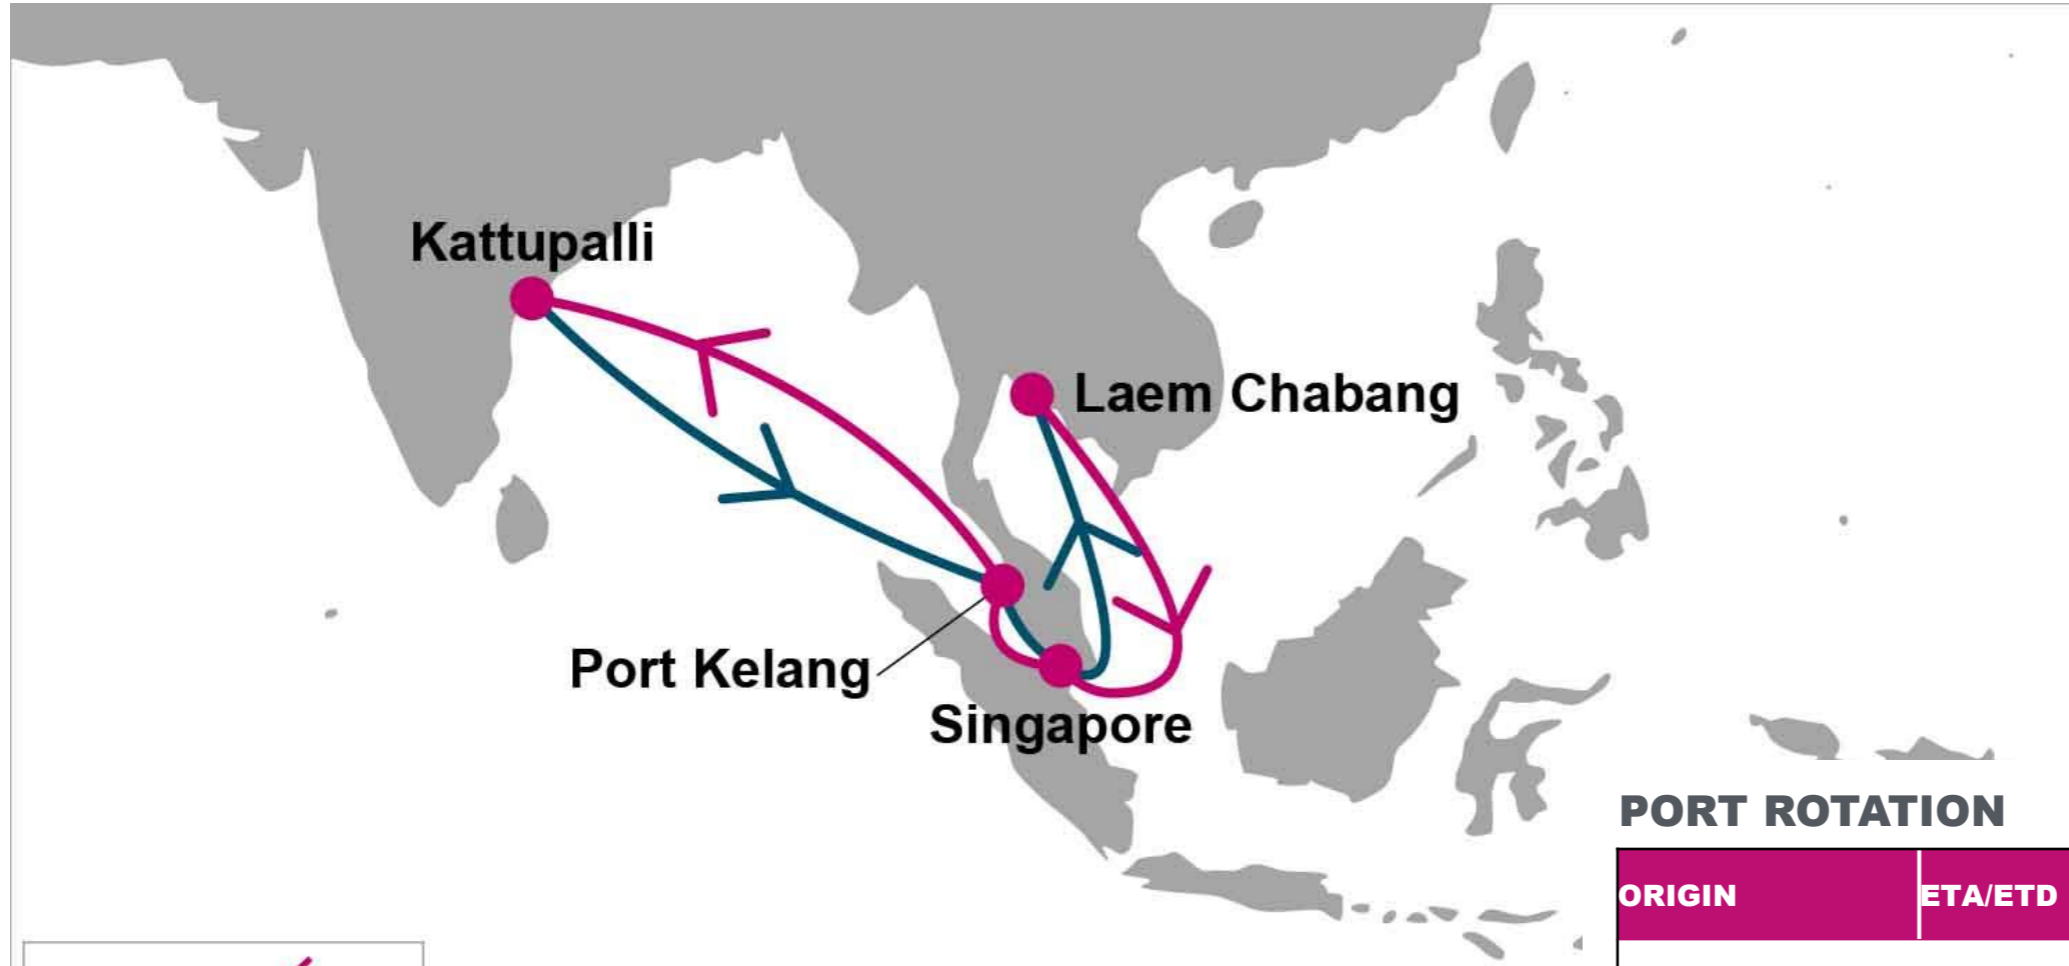

**KEY TRANSIT TABLE - UNLOCODE PORT NAME & COUNTRY NAME**

LCH: Laem Chabang, Thailand | SIN: Singapore, Singapore | PAV: Pipapav, India | KHI: Karachi, Pakistan | BQM: Bin Qasim, Pakistan | NSA: Nhava Sheva, India | CMB: Colombo, Sri Lanka | PKG: Port Kelang, Malaysia

NOTE: Transit times and port rotation are as of now and subject to change

For more information, please click [here](#)

<b>E/B</b>	<b>NSA</b>	<b>W/B</b>	<b>SIN</b>
SIN	6	NSA	6

**PORT ROTATION**

(Terminals are subject to change)

**SIN:** Singapore, Singapore | **NSA:** Nhava Sheva, India

NOTE: Transit times and port rotation are as of now and subject to change

For more information, please click [here](#)

**PORT ROTATION**

(Terminals are subject to change)

**KEY TRANSIT TABLE** - UNLOCODE PORT NAME & COUNTRY NAME

**CMB:** Colombo, Pakistan | **COK:** Cochin, India

NOTE: Transit times and port rotation are as of now and subject to change

For more information, please click [here](#)