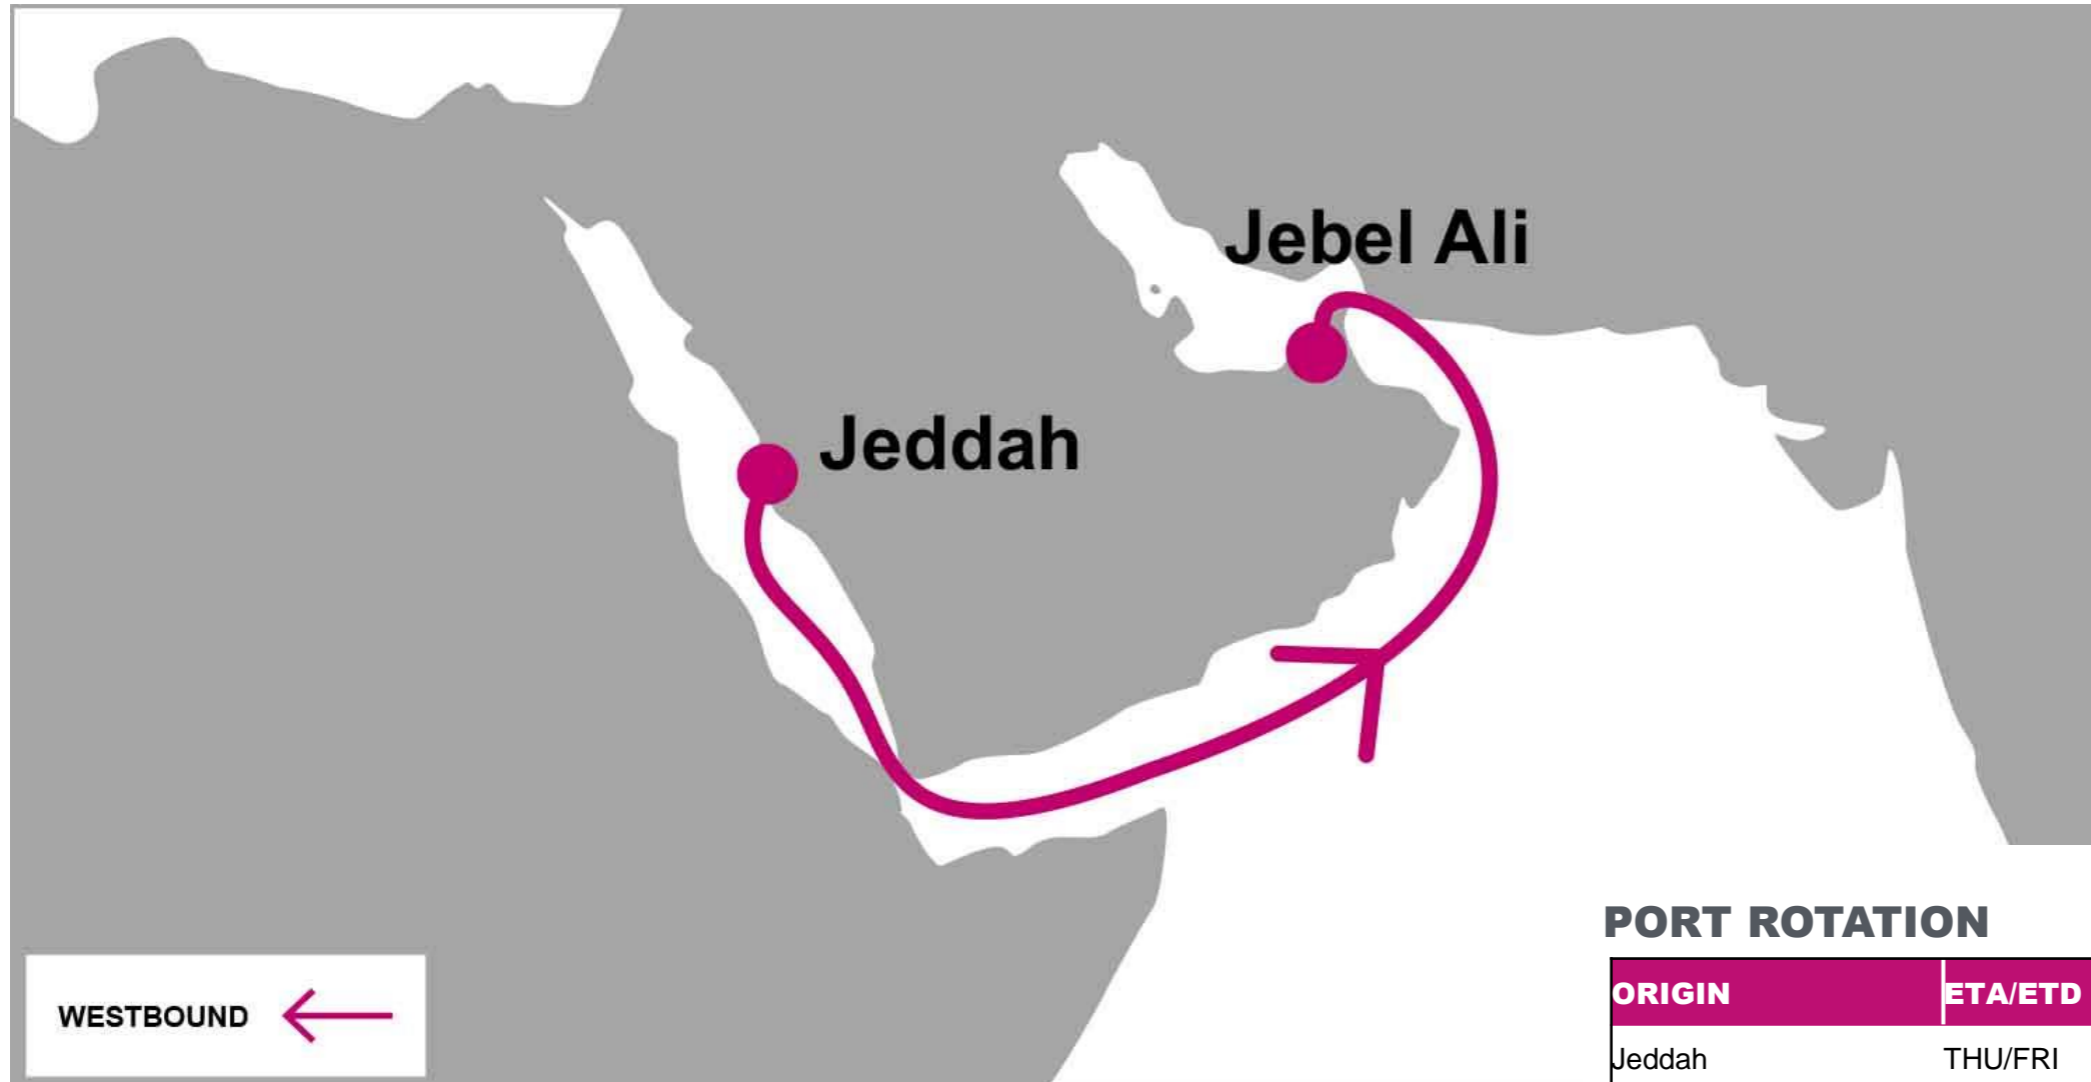

N/B	TUT	CMB
CMB	1*	
TUT		1

\*Only Loop 3 Colombo(ETD=TUE) to Tuticorin(ETA=THU) takes 2 days.

**KEY TRANSIT TABLE** - UNLOCODE PORT NAME & COUNTRY NAME

**CMB:** Colombo, Pakistan | **TUT:** Tuticorin, India

NOTE: Transit times and port rotation are as of now and subject to change

For more information, please click [here](#)

<b>N/B</b>	<b>CMB</b>
<b>COK</b>	2

**PORT ROTATION**

(Terminals are subject to change)

**KEY TRANSIT TABLE** - UNLOCODE PORT NAME & COUNTRY NAME

**CMB:** Colombo, Pakistan | **COK:** Cochin, India

NOTE: Transit times and port rotation are as of now and subject to change

For more information, please click [here](#)

**JED:** Jeddah, Saudi Arabia | **JEA:** Jebel Ali, UAE

NOTE: Transit times and port rotation are as of now and subject to change