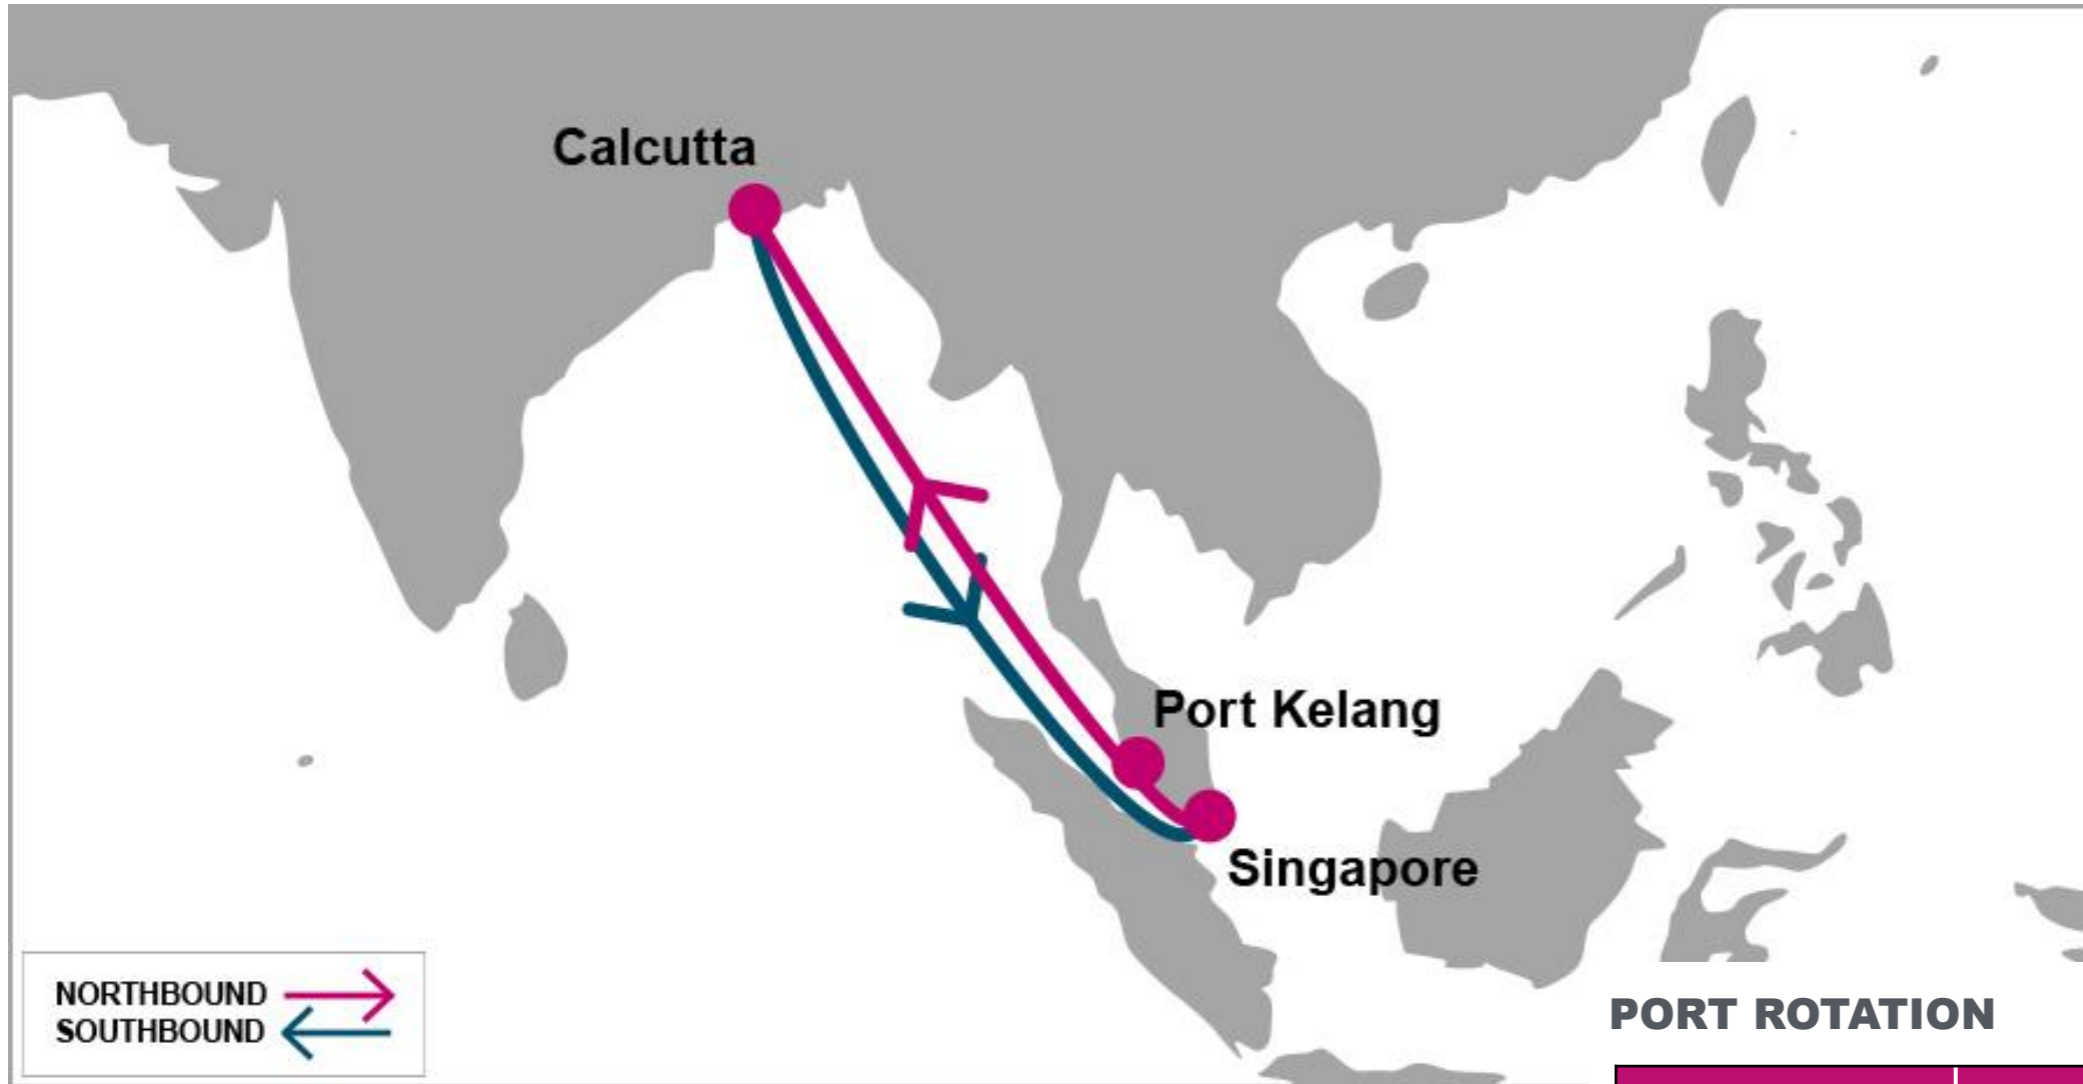

NOTE: Transit times and port rotation are as of now and subject to change

For more information, please click [here](#)

<b>W/B</b>	<b>CMB</b>	<b>E/B</b>	<b>CTG</b>
<b>CTG</b>	-	<b>CMB</b>	-

**PORT ROTATION**

(Terminals are subject to change)

ORIGIN	ETA/ETD	TERMINAL
Chittagong	-	Chittagong Terminal
Colombo	-	South Asia Gateway Terminal (SAGT)
Chittagong	-	Chittagong Terminal
<b>Turnaround days: 7</b>		

**KEY TRANSIT TABLE** - UNLOCODE PORT NAME & COUNTRY NAME

**CMB:** Colombo, Pakistan | **CTG:** Chittagong, Bangladesh

NOTE: Transit times and port rotation are as of now and subject to change

For more information, please click [here](#)

**PORT ROTATION**

(Terminals are subject to change)