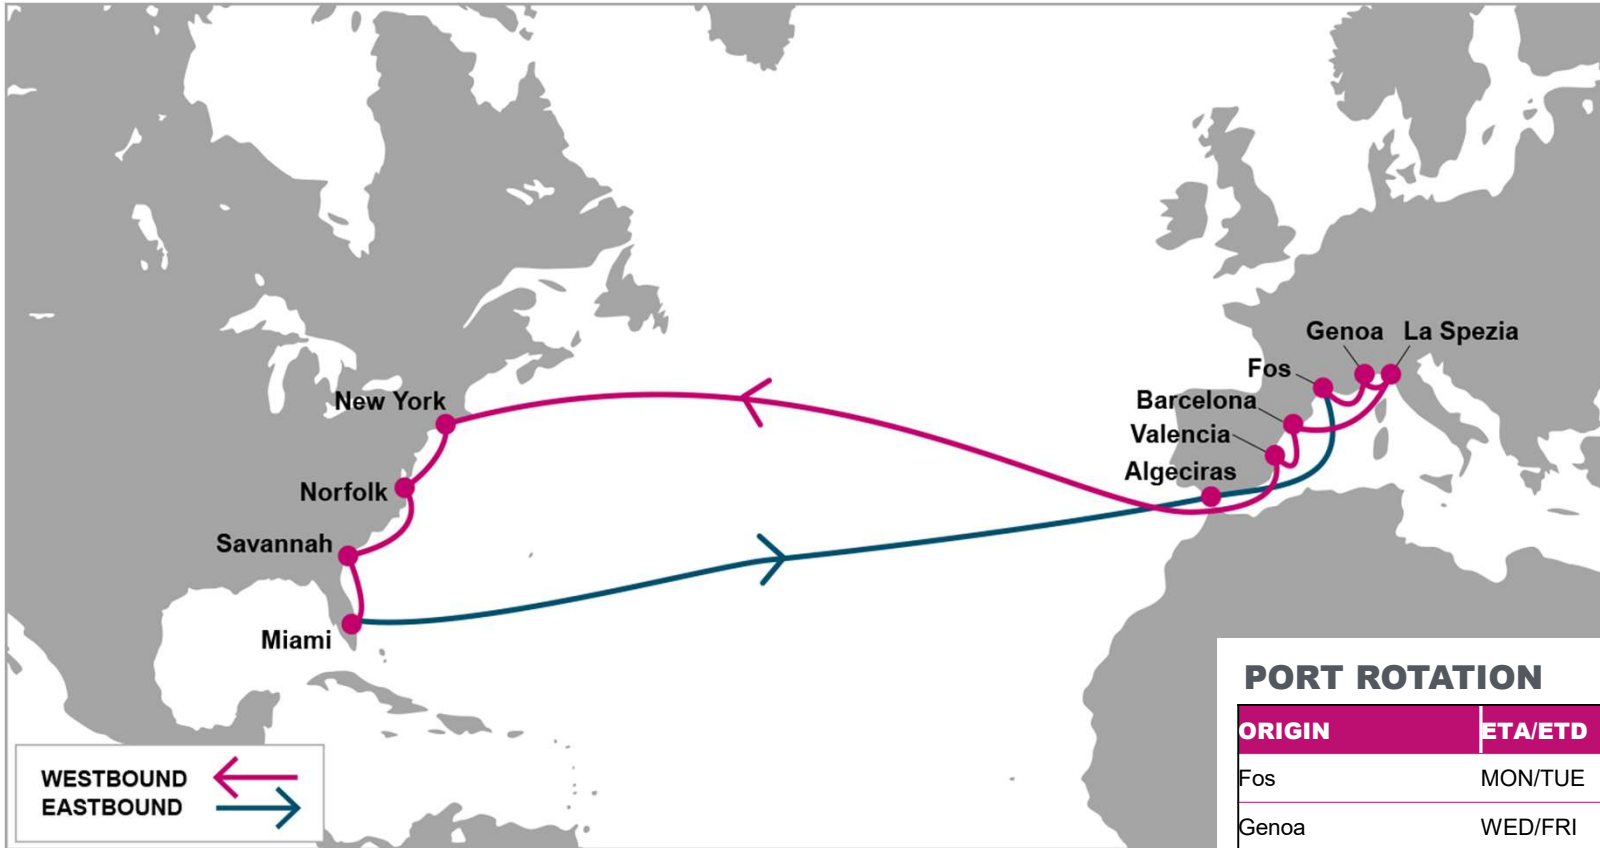

For more information, please click [here](#)

PORT ROTATION

(Terminals are subject to change)

ORIGIN	ETA/ETD	TERMINAL
Fos	MON/TUE	Eurofos
Genoa	WED/FRI	Voltri Terminal Europe
La Spezia	SAT/SUN	La Spezia Container Terminal
Barcelona	TUE/WED	APM Terminals Barcelona
Valencia	WED/THU	Noatum Container Terminal Valencia
New York	SUN/TUE	Maher Terminals
Norfolk	WED/THU	Norfolk International Terminal (NIT)
Savannah	SAT/SUN	Garden City Terminal
Miami	MON/TUE	Port of Miami
Algeciras	FRI/SAT	Total Terminal International Algeciras
Fos	MON/TUE	Eurofos
Turnaround days: 42		

W/B	NYC	ORF	SAV	MIA	E/B	ALG	FOS	GOA	SPE	BCN	VLC
FOS	19	22	25	27	NYC	18	21	22	25	28	29
GOA	16	19	22	24	ORF	16	19	20	23	26	27
SPE	14	17	20	22	SAV	13	16	17	20	23	24
BCN	11	14	17	19	MIA	11	14	15	18	21	22
VLC	10	13	16	18							

KEY TRANSIT TABLE - UNLOCODE PORT NAME & COUNTRY NAME

FOS: Fos, France | GOA: Genoa, Italy | SPE: La Spezia, Italy | BCN: Barcelona, Spain | VLC: Valencia, Spain | NYC: New York, USA | ORF: Norfolk, USA | SAV: Savannah, USA | MIA: Miami, USA | ALG: Algeciras, Spain

NOTE: Transit times and port rotation are as of now and subject to change