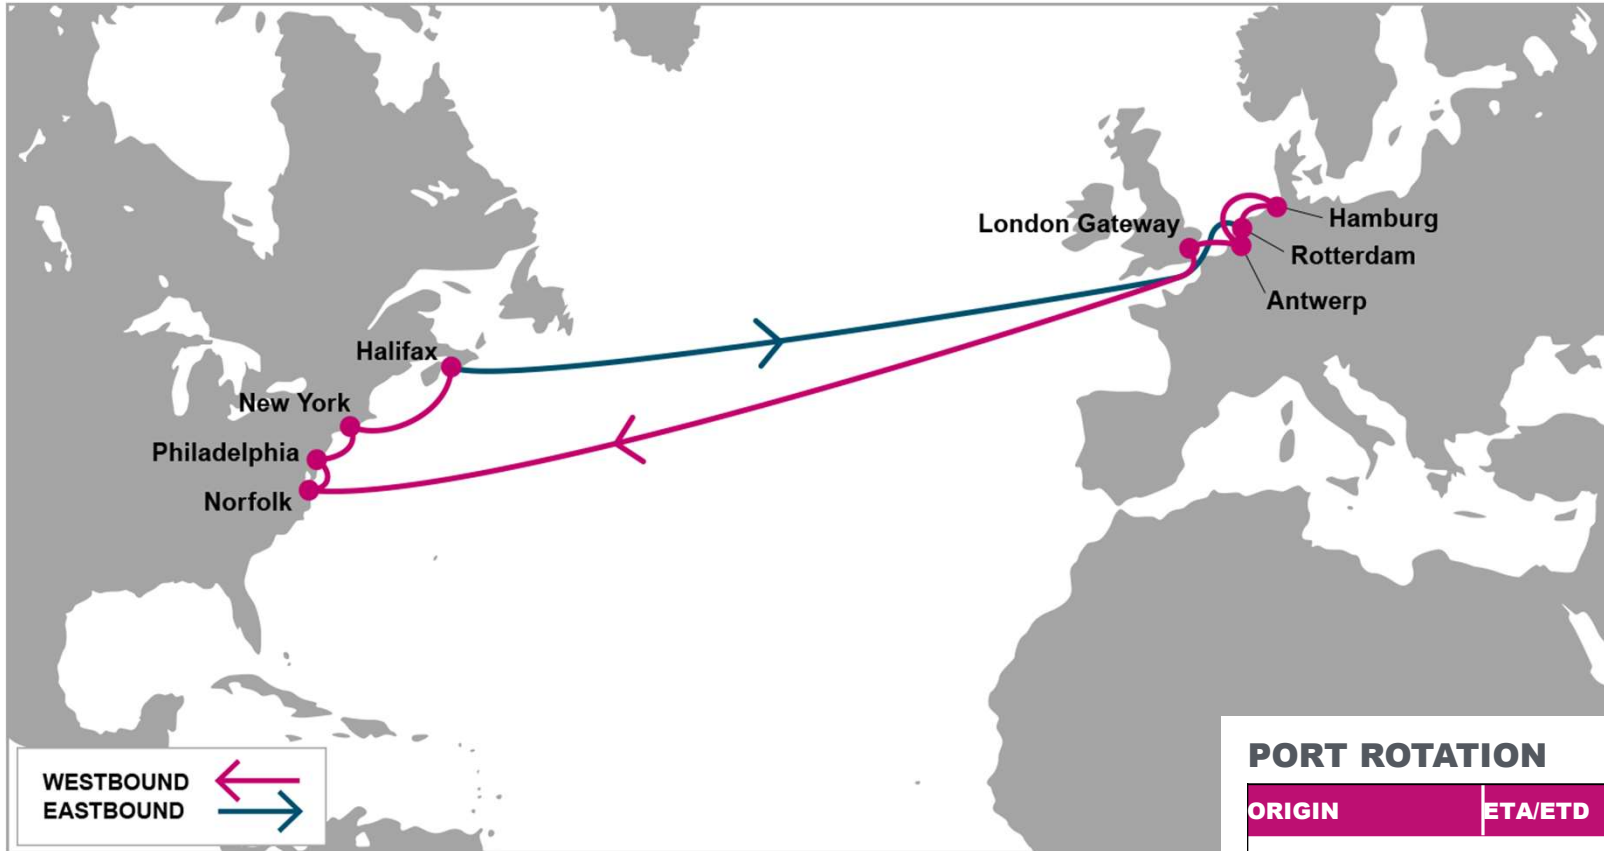

For more information, please click [here](#)

W/B	ORF	PHL	NYC	HAL	E/B	RTM	HAM	ANR	LGP
RTM	16	18	20	23	ORF	17	19	22	24
HAM	14	16	18	21	PHL	15	17	20	22
ANR	11	13	15	18	NYC	13	15	18	20
LGP	10	12	14	17	HAL	11	13	16	18

PORT ROTATION

(Terminals are subject to change)

ORIGIN	ETA/ETD	TERMINAL
Rotterdam	FRI/SAT	ECT Delta Terminals
Hamburg	SUN/MON	HHLA Container Terminal Altenwerder (CTA)
Antwerp	WED/THU	PSA Antwerp
London Gateway	FRI/FRI	London Gateway Terminal (LGW)
Norfolk	MON/TUE	Norfolk International Terminal (NIT)
Philadelphia	WED/THU	Packer Avenue Marine Terminal
New York	FRI/SAT	GCT New York (NYCT)
Halifax	MON/MON	Fairview Cove
Rotterdam	FRI/SAT	ECT Delta Terminals
Turnaround days: 35		

KEY TRANSIT TABLE - UNLOCODE PORT NAME & COUNTRY NAME

RTM: Rotterdam, Netherland | **HAM:** Hamburg, Germany | **ANR:** Antwerp, Belgium | **LGP:** London Gateway, UK | **ORF:** Norfolk, USA | **PHL:** Philadelphia, USA | **NYC:** New York, USA | **HAL:** Halifax, Canada

NOTE: Transit times and port rotation are as of now and subject to change