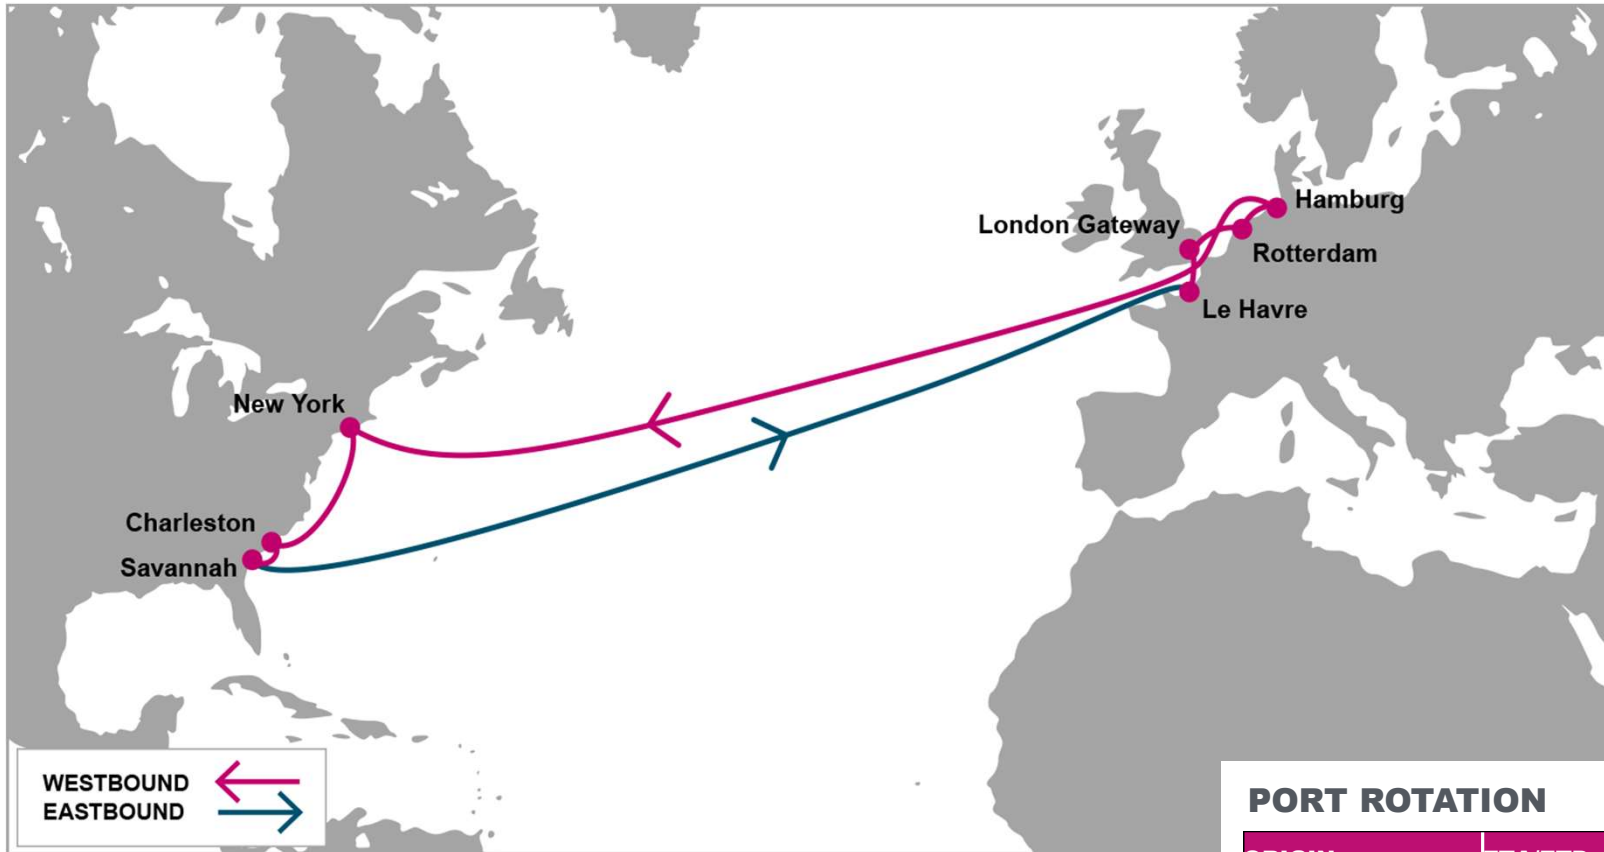

For more information, please click [here](#)

W/B	NYC	CHS	SAV	E/B	LEH	LGP	RTM	HAM
LEH	16	20	23	NYC	17	19	20	22
LGP	15	19	22	CHS	13	15	16	18
RTM	13	17	20	SAV	10	12	13	15
HAM	11	15	18					

KEY TRANSIT TABLE - UNLOCODE PORT NAME & COUNTRY NAME

LGP: London Gateway, UK | **LEH:** Le Havre, France | **RTM:** Rotterdam, Netherland | **HAM:** Hamburg, Germany | **NYC:** New York, USA | **CHS:** Charleston, USA | **SAV:** Savannah, USA

PORT ROTATION

(Terminals are subject to change)

ORIGIN	ETA/ETD	TERMINAL
Le Havre	SAT/SUN	Le Havre North Terminals-Quais de AMERIQUE (CNMP)
London Gateway	MON/MON	London Gateway Terminal (LGW)
Rotterdam	TUE/WED	ECT Delta Terminals
Hamburg	THU/FRI	HHLA Container Terminal Altenwerder (CTA)
New York	TUE/WED	Maher Terminals
Charleston	SAT/SUN	North Charleston Terminal
Savannah	TUE/WED	Garden City Terminal
Le Havre	SAT/SUN	Le Havre North Terminals-Quais de AMERIQUE (CNMP)
Turnaround days: 35		

NOTE: Transit times and port rotation are as of now and subject to change