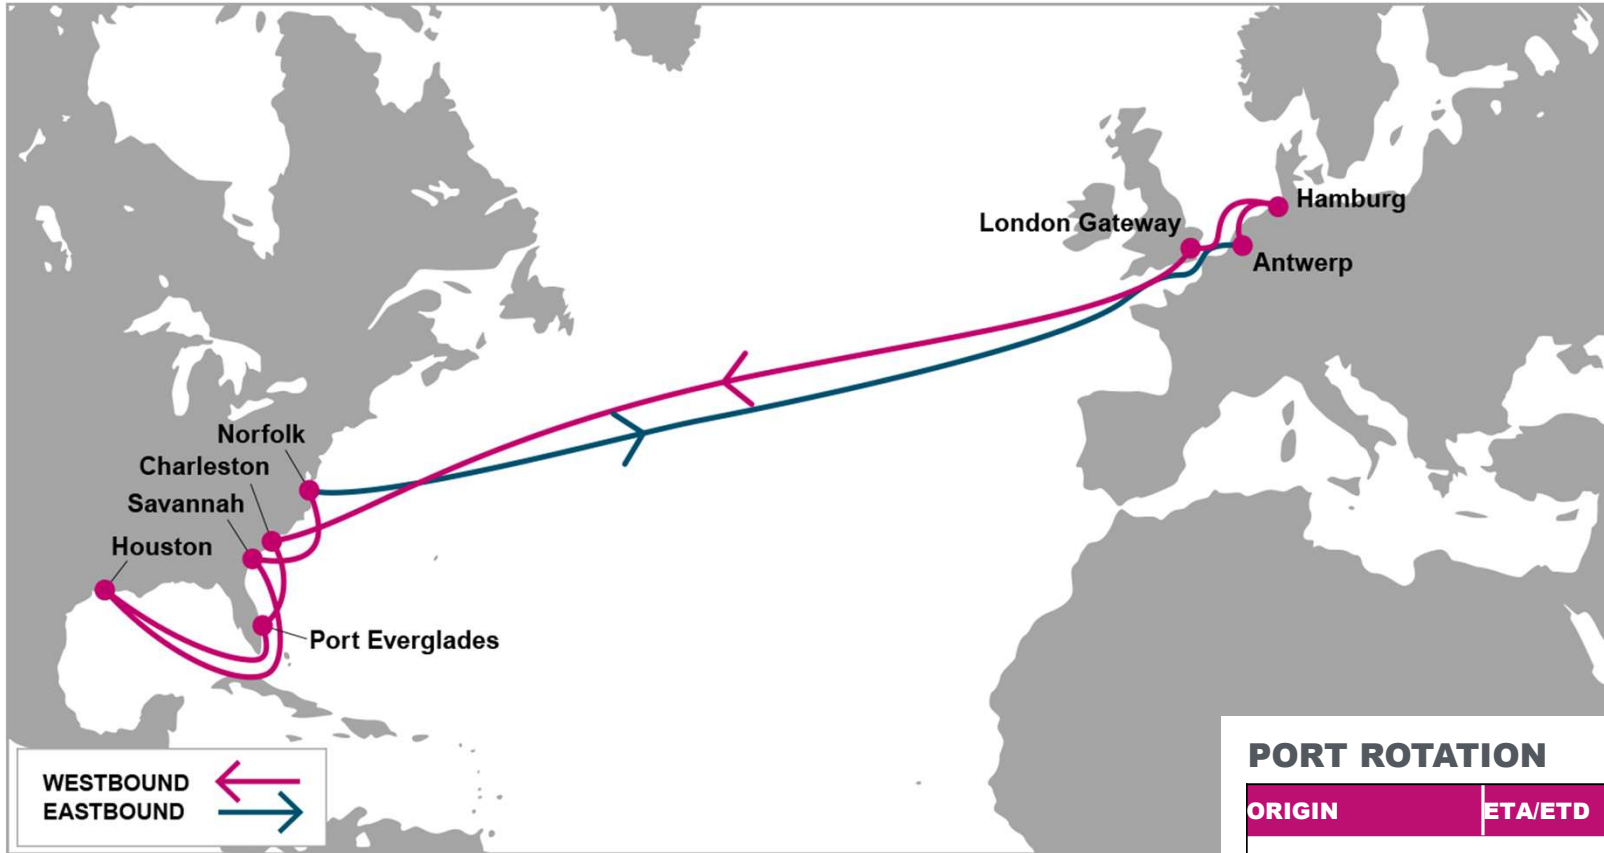

For more information, please click [here](#)

W/B	CHS	PEF	HOU	SAV	ORF	E/B	ANR	HAM	LGP
ANR	14	17	21	29	31	CHS	26	28	31
HAM	12	15	19	27	29	PEF	23	25	28
LGP	10	13	17	25	27	HOU	18	20	23
						SAV	11	13	16
						ORF	9	11	14

KEY TRANSIT TABLE - UNLOCODE PORT NAME & COUNTRY NAME

ANR: Antwerp, Belgium | HAM: Hamburg, Germany | LGP: London Gateway, UK | CHS: Charleston, USA | PEF: Port Everglades, USA | HOU: Houston, USA | SAV: Savannah, USA | ORF: Norfolk, USA

PORT ROTATION

(Terminals are subject to change)

ORIGIN	ETA/ETD	TERMINAL
Antwerp	THU/FRI	PSA Antwerp
Hamburg	SAT/SUN	HHLA Container Terminal Altenwerder (CTA)
London Gateway	TUE/TUE	London Gateway Terminal (LGW)
Charleston	FRI/SAT	North Charleston Terminal
Port Everglades	MON/TUE	Florida International Terminals (FIT)
Houston	FRI/SUN	Port Of Houston Authority (BBC)
Savannah	SAT/SUN	Garden City Terminal
Norfolk	MON/TUE	Norfolk International Terminal (NIT)
Antwerp	THU/FRI	PSA Antwerp
Turnaround days: 42		

NOTE: Transit times and port rotation are as of now and subject to change