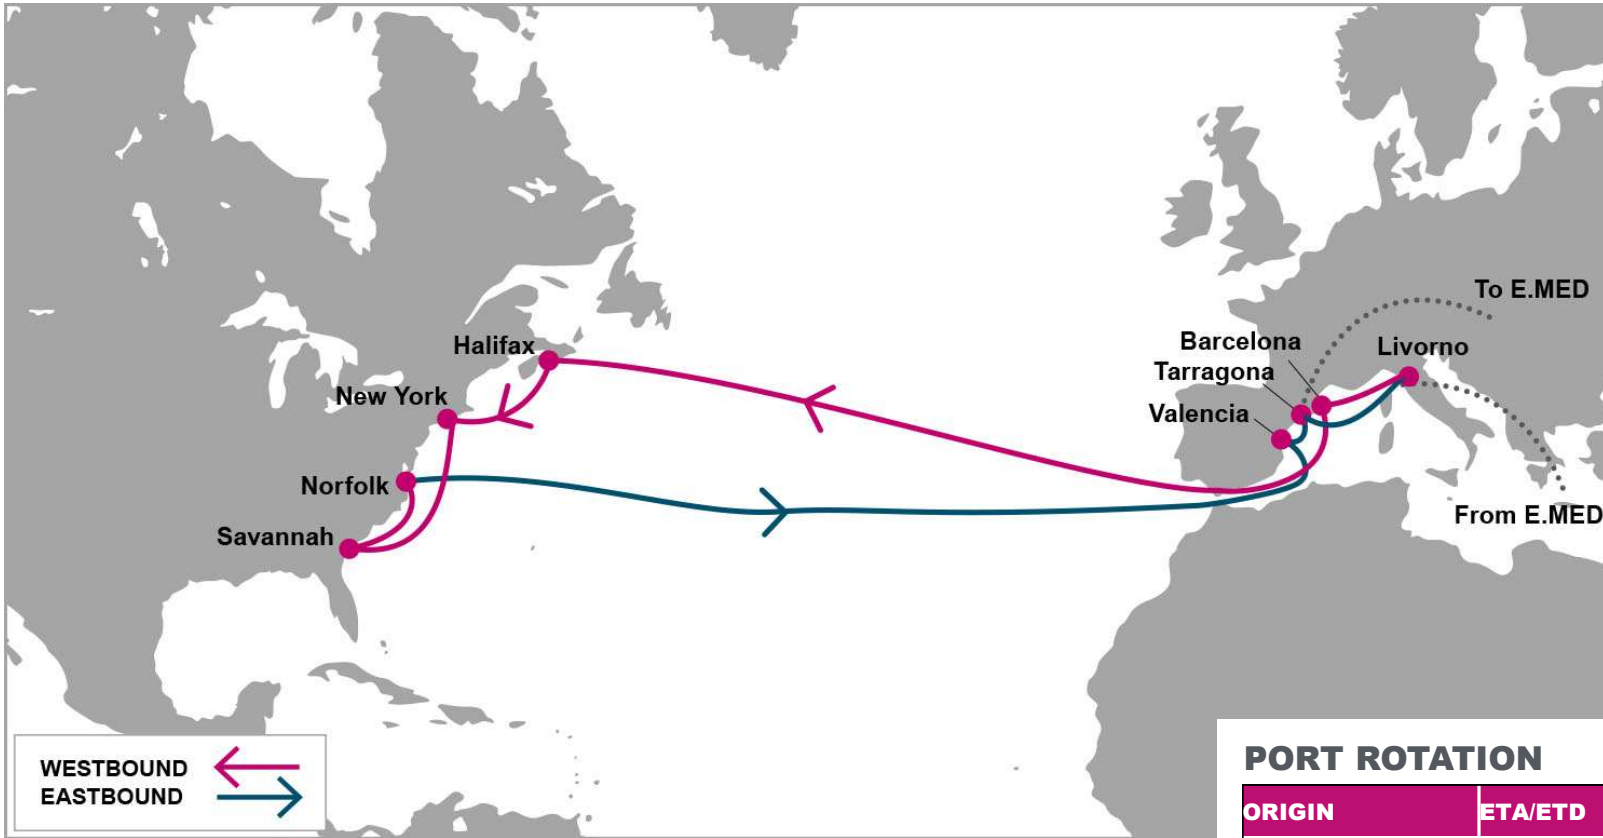

For more information, please click [here](#)

WESTBOUND ←
EASTBOUND →

W/B	HFX	NYC	SAV	ORF	E/B	VLC	TRG	LIV
LIV	13	15	18	21	HFX	22	24	42
BCN	10	12	15	18	NYC	19	21	39
					SAV	16	18	36
					ORF	14	16	34

PORT ROTATION (Terminals are subject to change)

ORIGIN	ETA/ETD	TERMINAL
Livorno	FRI/SAT	TDT Terminal Darsena Toscana SRL
Barcelona	MON/TUE	APM Terminals Barcelona
Halifax	FRI/FRI	Halterm - Halifax
New York	SUN/MON	Maher Terminals
Savannah	WED/THU	Garden City Terminal
Norfolk	SAT/SAT	Norfolk International Terminal (NIT)
Valencia	SAT/SUN	TCV Stevedoring Company SA
Tarragona	MON/TUE	DPW Tarragona
Livorno	FRI/SAT	TDT Terminal Darsena Toscana SRL
Turnaround days: 56		

KEY TRANSIT TABLE - UNLOCODE PORT NAME & COUNTRY NAME

FOS: Fos, France | GOA: Genoa, Italy | SPE: La Spezia, Italy | BCN: Barcelona, Spain | VLC: Valencia, Spain | NYC: New York, USA | ORF: Norfolk, USA | SAV: Savannah, USA | MIA: Miami, USA | ALG: Algeciras, Spain

NOTE: Transit times and port rotation are as of now and subject to change