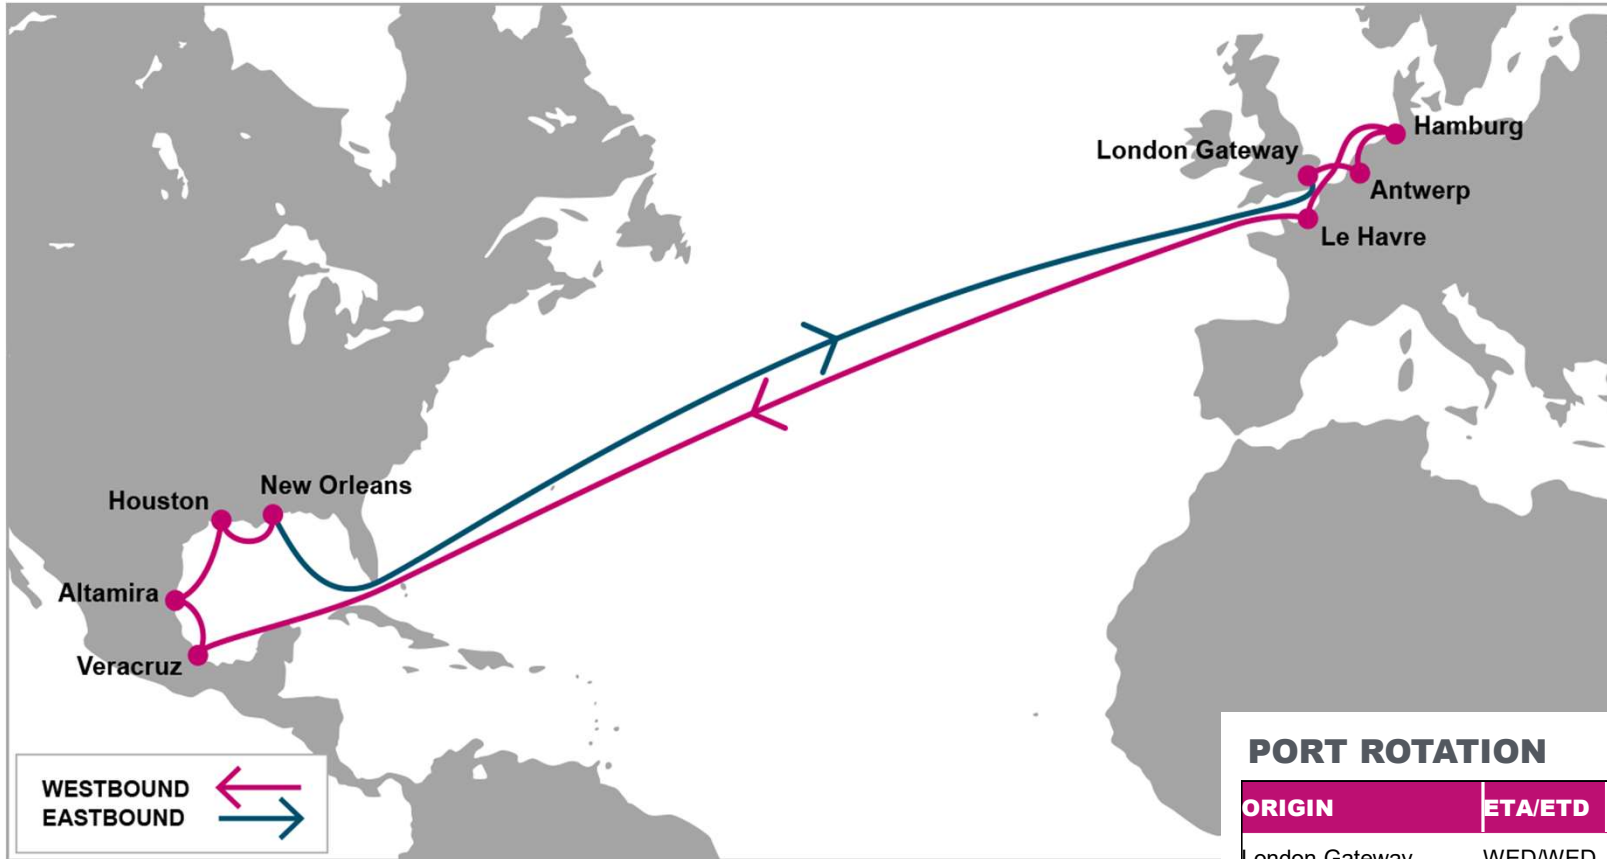

For more information, please click [here](#)

PORT ROTATION

(Terminals are subject to change)

ORIGIN	ETA/ETD	TERMINAL
London Gateway	WED/WED	London Gateway Terminal (LGW)
Antwerp	FRI/SAT	PSA Antwerp
Hamburg	MON/TUE	HHLA Container Terminal Altenwerder (CTA)
Le Havre	WED/THU	Le Havre North Terminals-Quais de l'Atlantique (CNMP)
Veracruz	MON/TUE	Internacional De Cont De Veracruz
Altamira	SAT/SUN	Infraestructura Portuaria Mexicana
Houston	WED/THU	Port Of Houston Auotirity (BBC)
New Orleans	SAT/SUN	Ports America
London Gateway	WED/WED	London Gateway Terminal (LGW)
Turnaround days: 42		

W/B	VER	ATM	HOU	MSY	E/B	LGP	ANR	HAM	LEH
LGP	19	24	28	31	VER	22	24	27	29
ANR	16	21	25	28	ATM	24	26	29	31
HAM	13	18	22	25	HOU	20	22	25	27
LEH	11	16	20	23	MSY	17	19	22	24

KEY TRANSIT TABLE - UNLOCODE PORT NAME & COUNTRY NAME

LGP: London Gateway, UK | ANR: Antwerp, Belgium | HAM: Hamburg, Germany | TUX: Tuxpan, Mexico | VER: Veracruz, Mexico | ATM: Altamira, Mexico | HOU Houston, USA | MSY: New Orleans, USA

NOTE: Transit times and port rotation are as of now and subject to change